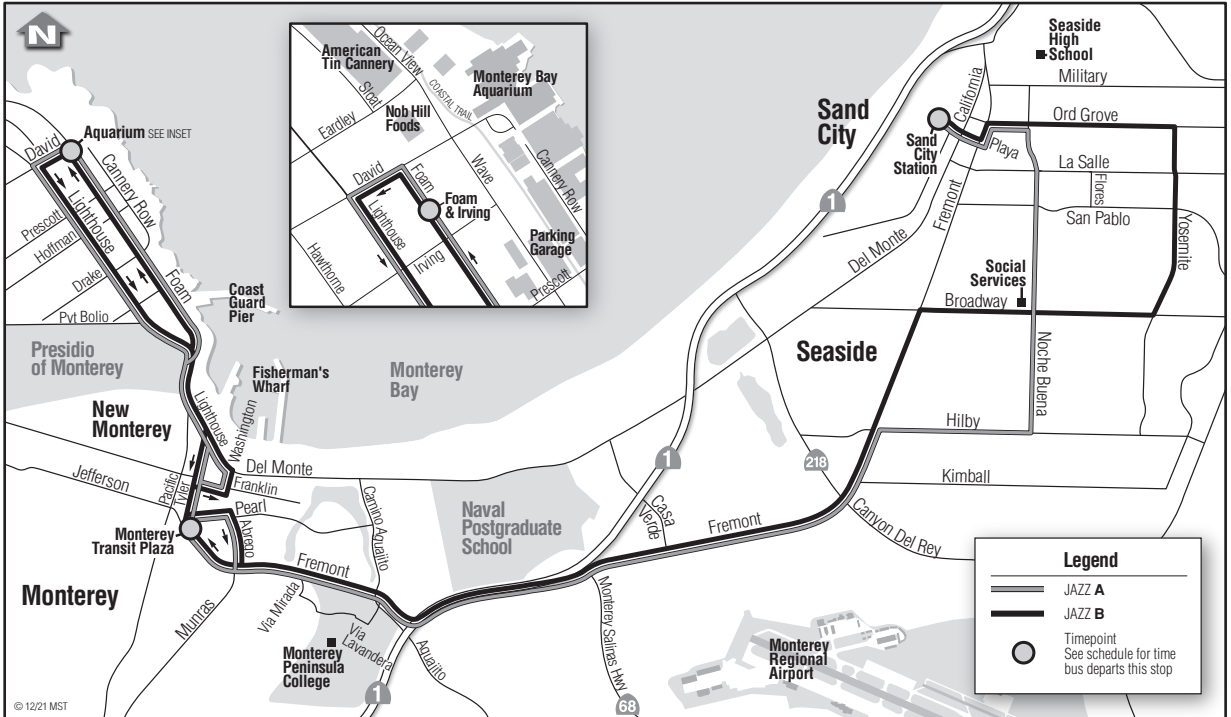

JAZZ A Aquarium–Sand City

via Hilby

Regular / Discount
Regular / Descuento

\$2 / \$1

JAZZ B Aquarium–Sand City

via Broadway

JAZZ A Aquarium via Hilby

JAZZ B Aquarium via Broadway

Notes:

- 1 Trip operates as Line JAZZ A to Sand City via Hilby, then as Line 17 to Marina
- 2 Trip operates as Line JAZZ A to Sand City via Hilby, then as Line 18 to Marina.

(Weekday PM times continued on next page)

Notes:

- 1 Trip operates as Line JAZZ A to Sand City via Hilby, then as Line 17 to Marina
- 2 Trip operates as Line JAZZ A to Sand City via Hilby, then as Line 18 to Marina
- 3 Trip operates as Line JAZZ B to Sand City via Broadway, then as Line 17 to Marina
- 4 Trip operates as Line JAZZ B to Sand City via Broadway, then as Line 18 to Marina

JAZZ A Sand City via Hilby

JAZZ B Sand City via Broadway

Saturdays & Sundays/Sábados y Domingos

Notes	Line	Aquarium Foam & Irving	Monterey Transit Plaza	Sand City Station
	B	11:34	11:45	12:11
	A	12:03	12:15	12:38
	B	12:33	12:45	1:11
	A	1:03	1:15	1:38
	B	1:33	1:45	2:11
	A	2:03	2:15	2:38
	B	2:33	2:45	3:11
	A	3:03	3:15	3:38
	B	3:33	3:45	4:11
	A	4:03	4:15	4:38
	B	4:33	4:45	5:11
	A	5:03	5:15	5:38
	B	5:33	5:45	6:11
	A	6:05	6:15	6:36
	B	6:35	6:45	7:09
	A	7:05	7:15	7:36
	B	7:35	7:45	8:09
	A	8:05	8:15	8:36
	B	8:35	8:45	9:09
	A	9:05	9:15	9:36