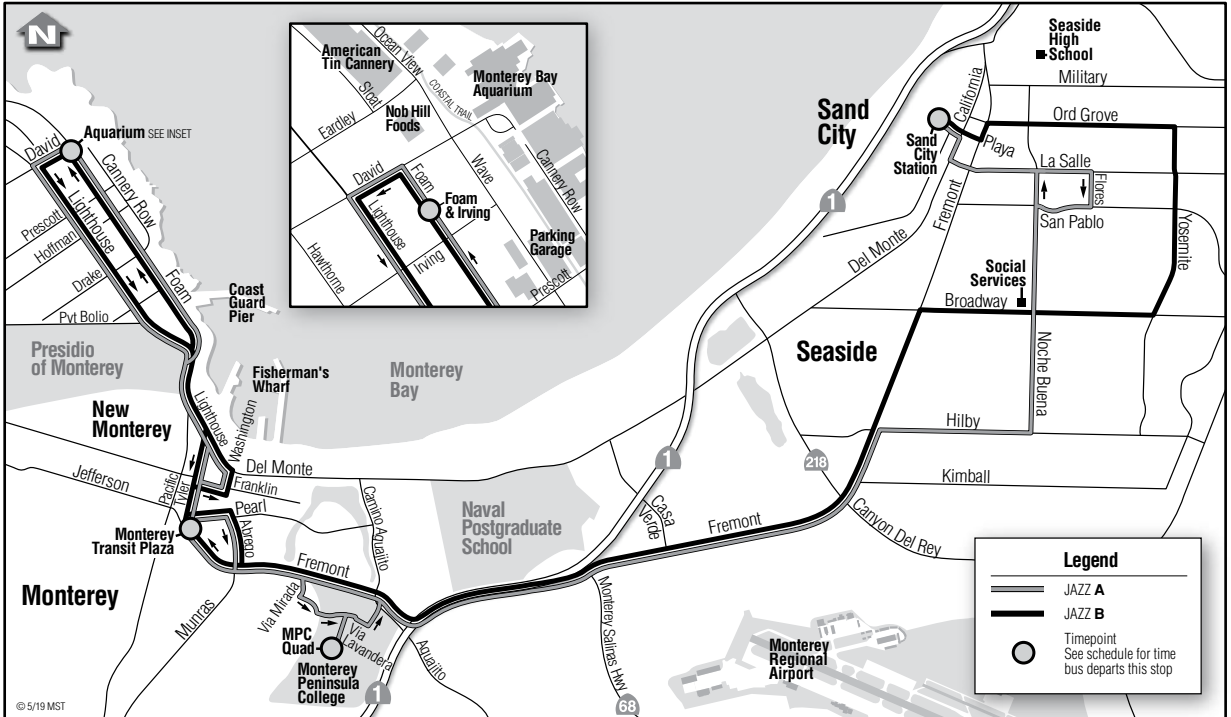

JAZZ A Aquarium–Sand City via MPC & Hilby

JAZZ B Aquarium–Sand City via Broadway

Primary / Discount
Primaria / Descuento
$2.50 / $1.25