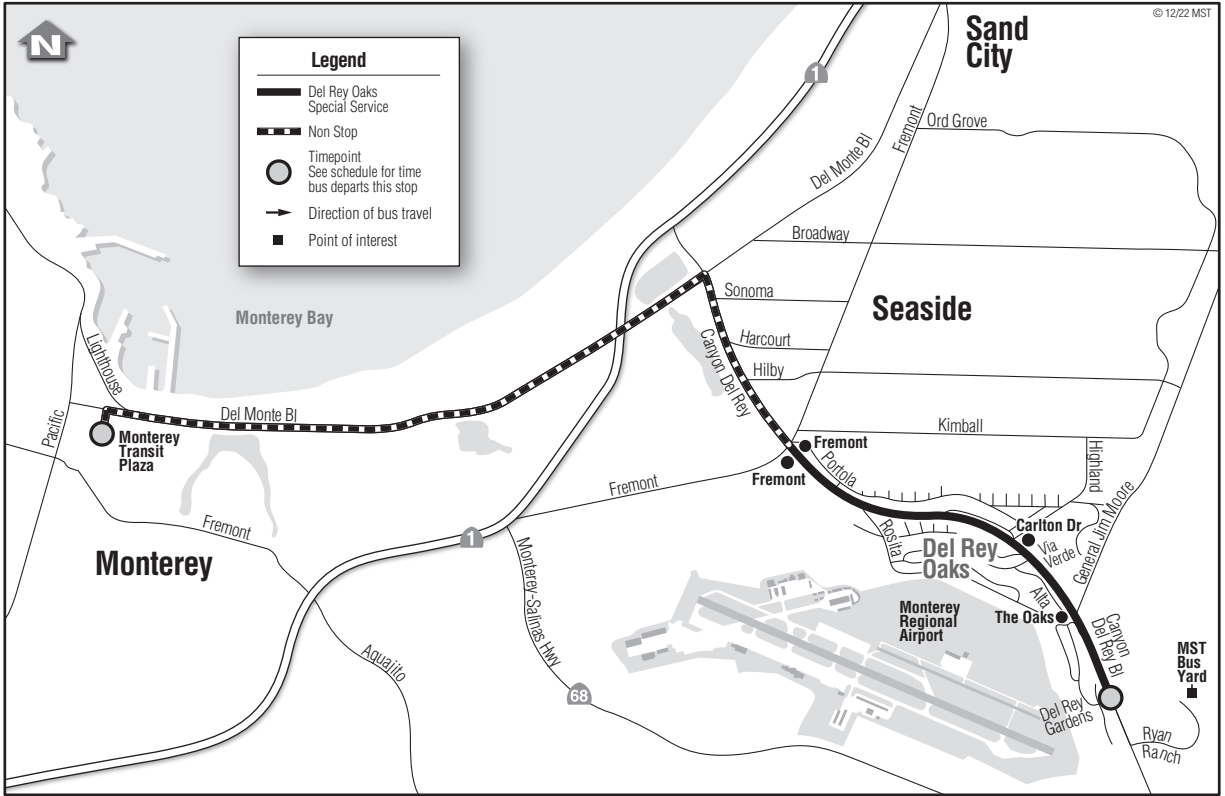

Del Rey Oaks—Monterey

Regular / Discount
 Regular / Descuento
\$2 / \$1

Del Rey Oaks—Monterey

Weekdays*		
Notes	Canyon Del Rey at Del Rey Gardens	Monterey Transit Plaza
○	○	○
1	5:27	5:40
1	5:57	6:10
2	6:27	6:40
2	7:27	7:40

Monterey—Del Rey Oaks

Weekdays*		
Notes	Monterey Transit Plaza	Canyon Del Rey at Del Rey Gardens
○	○	○
	6:50	7:01
	7:20	7:31

Light Type = AM **Bold Type = PM**

Notes:

* Line Del Rey Oaks (DRO) does not operate on Thanksgiving, Christmas Day or New Year's Day.

- 1 Trip operates as Line DRO to Monterey, then as Line 20.
- 2 Trip operates as Line DRO to Monterey, then as Line JAZZ B.

Limited stop service, with boardings & alightings at these bus stops only:

- | | |
|----------------------------------|-----------------------------------|
| Canyon Del Rey at Del Rey Garden | Canyon del Rey at Fremont |
| Canyon Del Rey at Fremont | Canyon del Rey at City Hall |
| Tyler Parking Garage | Canyon Del Rey at Carlton Dr |
| Tyler and Franklin | Canyon del Rey at The Oaks |
| Monterey Transit Plaza | Canyon del Rey at Del Rey Gardens |