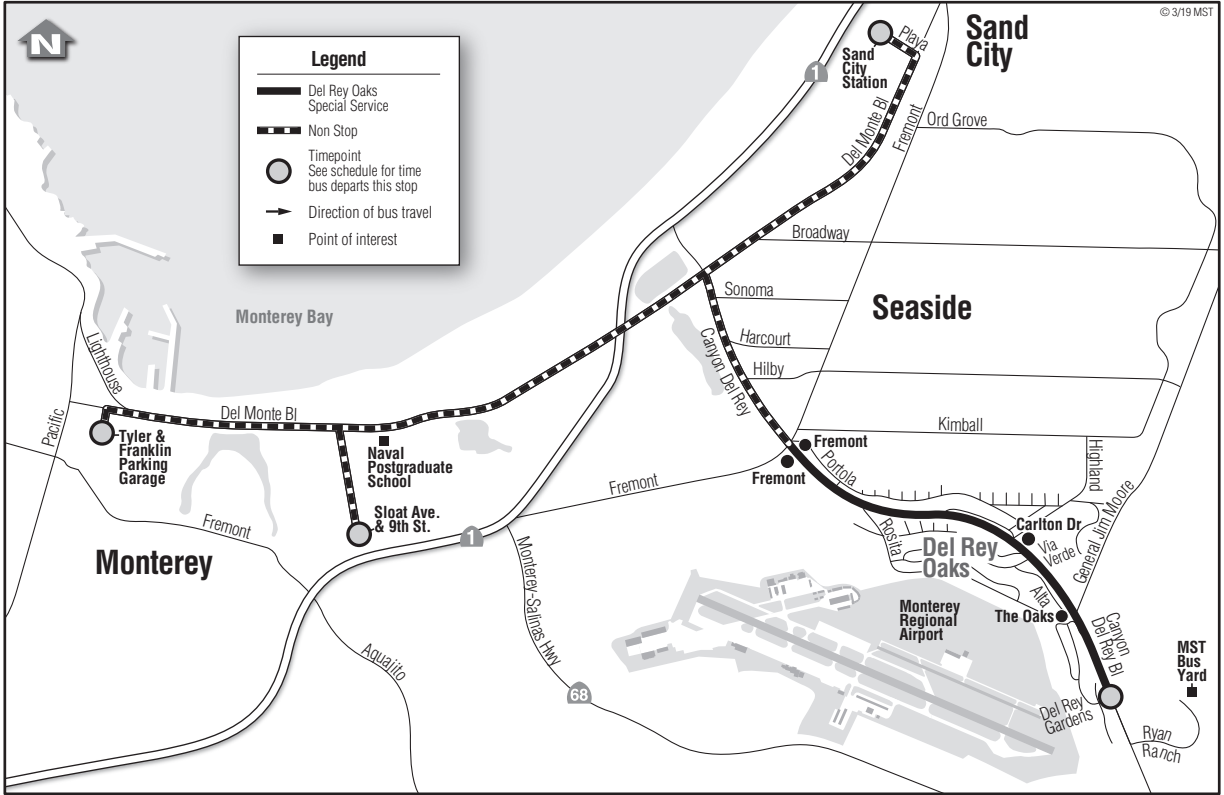

Del Rey Oaks–Sand City/Monterey

Regional / Discount
Regional / Descuento
\$2.50 / \$1.25

Del Rey Oaks–Sand City/Monterey			
Weekdays*			
Notes	Canyon Del Rey & Del Rey Gardens	Sand City Station	Tyler & Franklin
	○	○	○
	5:27	--	5:40
	6:10	6:22	--
	6:53	7:05	--
	6:57	--	7:10
	9:30	--	9:43
	2:30	--	2:43
	4:05	--	4:18

Sand City/Monterey–Del Rey Oaks				
Weekdays*				
Notes	Sand City Station	NPS Sloat & 9th	Tyler & Franklin	Canyon Del Rey & Del Rey Gardens
	○	○	○	○
	--	--	7:51	8:04
	10:36	--	--	10:45
	--	12:31	--	12:40
	--	5:41	--	5:50
	7:38	--	--	7:49

Light Type = AM **Bold Type = PM**

Notes:

*No holiday service.

Limited stop service, with boardings & alightings at these bus stops only:

- | | |
|----------------------------------|-----------------------------------|
| Canyon Del Rey at Del Rey Garden | Canyon del Rey at Fremont |
| Canyon Del Rey at Fremont | Canyon del Rey at City Hall |
| Playa Avenue at California | Canyon Del Rey at Carlton Dr |
| Sloat at NPS Main Gate | Canyon del Rey at The Oaks |
| Tyler at Parking Garage | Canyon del Rey at Del Rey Gardens |