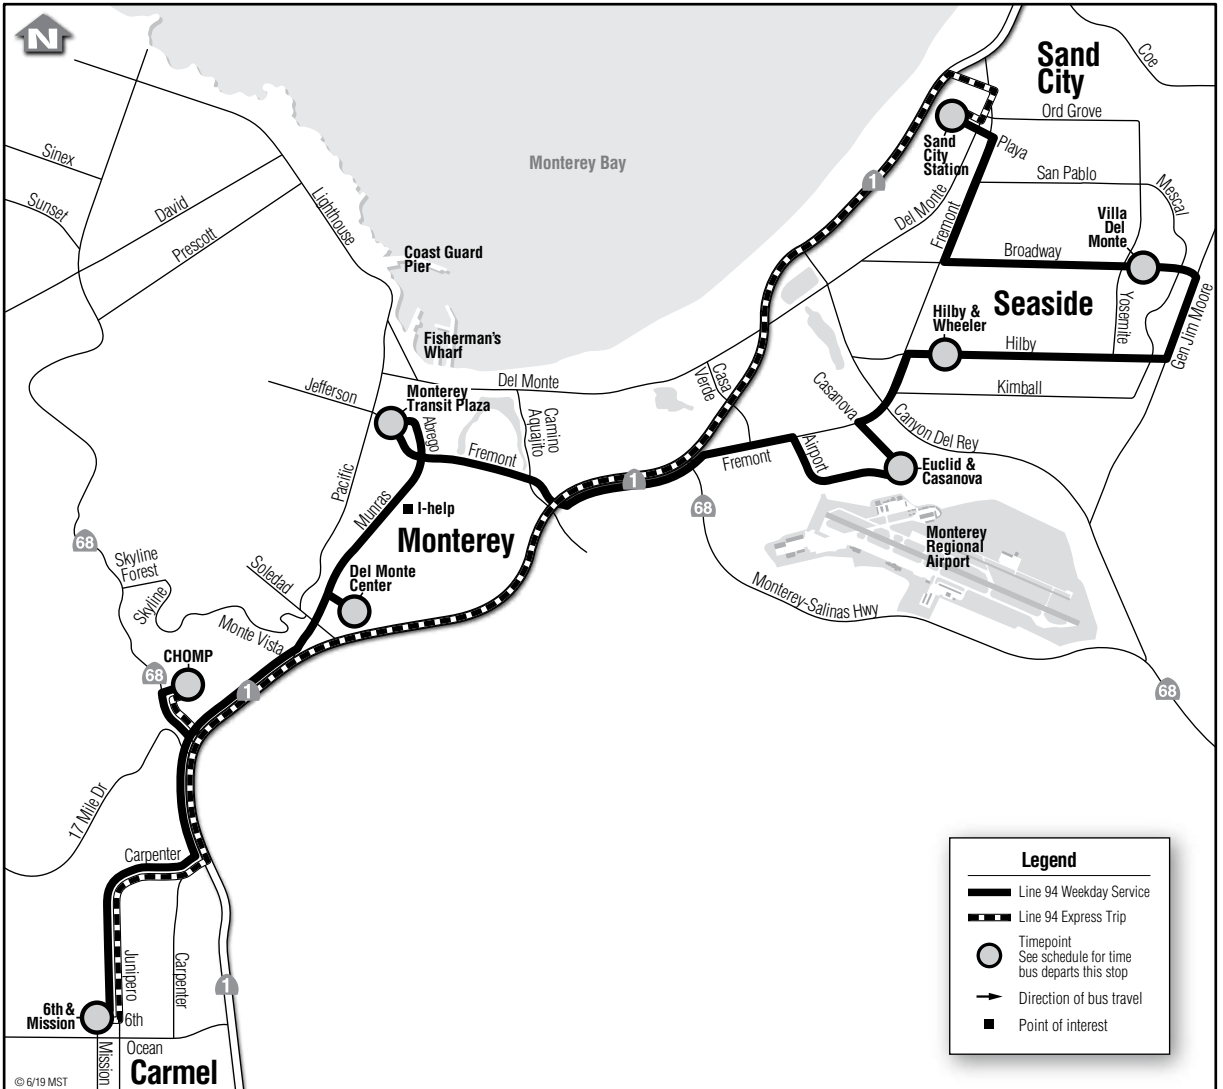

94 Sand City–Carmel

Senior Shuttle

Primary / Discount
Primaria / Descuento
\$1.50 / 75¢

Reduced 75¢ discount fare on senior shuttles provided by Measure Q.

94 Sand City

Daily*/Diario*

Notes	Carmel 6th & Mission	CHOMP	Del Monte Center	Monterey Transit Plaza	Euclid & Casanova	Hilby & Wheeler	Villa Del Monte	Sand City Station
	○	○	○	○	○	○	○	○
	9:26	9:35	--	--	--	--	--	9:49
	10:50	10:59	11:07	11:14	11:23	11:28	11:35	11:43
	12:50	12:59	1:07	1:14	1:23	1:28	1:35	1:43
	2:50	2:59	3:07	3:14	3:23	3:28	3:35	3:43

94 Carmel

Daily*/Diario*

Notes	Sand City Station	Villa Del Monte	Hilby & Wheeler	Euclid & Casanova	Monterey Transit Plaza	Del Monte Center	CHOMP	Carmel 6th & Mission
	○	○	○	○	○	○	○	○
	9:50	10:00	10:07	10:13	10:24	10:32	10:38	10:46
	11:50	12:00	12:07	12:13	12:24	12:32	12:38	12:46
	1:50	2:00	2:07	2:13	2:24	2:32	2:38	2:46
	3:50	4:00	4:07	4:13	4:24	4:32	4:38	4:46

Notes: * Line 94 does not operate on Thanksgiving, Christmas, or New Year's Day.

Light Type = AM **Bold Type = PM**