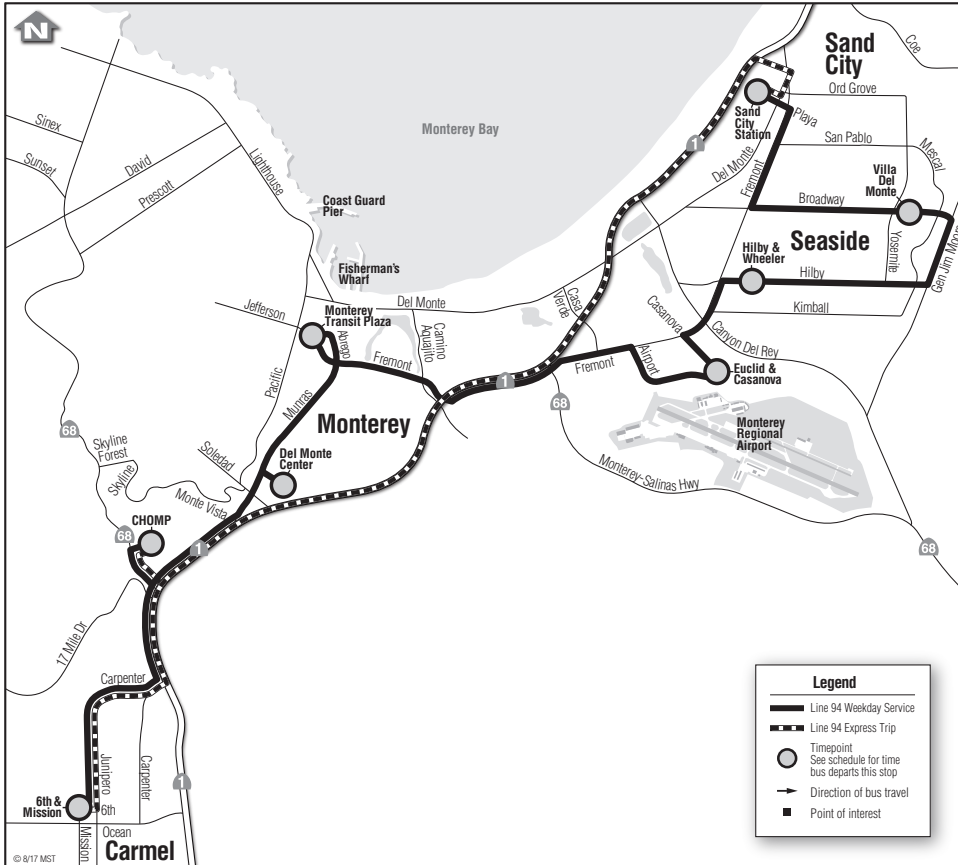

94 Sand City–Carmel

Senior Shuttle

Primary / Discount
Primaria / Descuento
\$2.50 / 75¢

Reduced 75¢ discount fare on senior shuttles provided by Measure Q.

94 Sand City								
Daily*/Diario*								
Notes	○ Carmel 6th & Mission	○ CHOMP	○ Del Monte Center	○ Monterey Transit Plaza	○ Euclid & Casanova	○ Hilby & Wheeler	○ Villa Del Monte	○ Sand City Station
	9:26	9:35	--	--	--	--	--	9:49
	10:50	10:59	11:07	11:14	11:23	11:28	11:35	11:43
	12:50	12:59	1:07	1:14	1:23	1:28	1:35	1:43
	2:50	2:59	3:07	3:14	3:23	3:28	3:35	3:43

94 Carmel								
Daily*/Diario*								
Notes	○ Sand City Station	○ Villa Del Monte	○ Hilby & Wheeler	○ Euclid & Casanova	○ Monterey Transit Plaza	○ Del Monte Center	○ CHOMP	○ Carmel 6th & Mission
	9:50	10:00	10:07	10:13	10:24	10:32	10:38	10:46
	11:50	12:00	12:07	12:13	12:24	12:32	12:38	12:46
	1:50	2:00	2:07	2:13	2:24	2:32	2:38	2:46
	3:50	4:00	4:07	4:13	4:24	4:32	4:38	4:46

Notes: * Line 94 does not operate on Thanksgiving, Christmas, or New Year's Day.

Light Type = AM **Bold Type = PM**