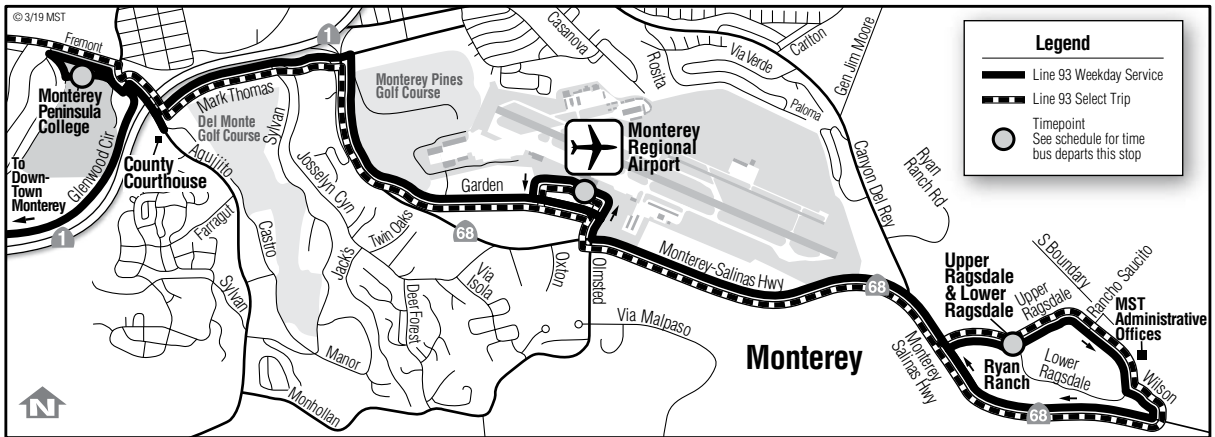

93 Ryan Ranch–Monterey

Senior Shuttle

Primary / Discount
Primaria / Descuento
\$1.50 / 75¢

Reduced 75¢ discount fare on senior shuttles provided by Measure Q.

Line 93 Service

93 Ryan Ranch

Weekdays*/Días de la semana*

Notes	Monterey Transit Plaza	Del Monte Center	Glenwood Circle	MPC	Monterey Regional Airport	Ryan Ranch Upper Fagsdale & Lower Fagsdale
A	7:30	--	--	--	7:41	7:49
	8:30	--	--	--	8:41	8:49
	9:40	9:48	9:56	10:01	10:15	10:24
	12:00	12:08	12:16	12:21	12:35	12:44
	2:20	2:28	2:36	2:41	2:55	3:04
	4:40	4:48	4:46	5:01	5:15	5:24

Notes:

A Operates via Fremont and Aguajito to Mark Thomas Road, no service to Courthouse.

* No holiday service

93 Monterey

Weekdays*/Días de la semana*

Notes	Ryan Ranch Upper Fagsdale & Lower Fagsdale	Monterey Regional Airport	MPC	Glenwood Circle	Del Monte Center	Monterey Transit Plaza
	--	--	--	--	--	--
	10:25	10:35	10:48	10:53	10:58	11:04
	12:45	12:55	1:08	1:13	1:18	1:24
	3:05	3:15	3:28	3:33	3:38	3:44
	5:25	5:35	5:48	5:53	5:58	6:04