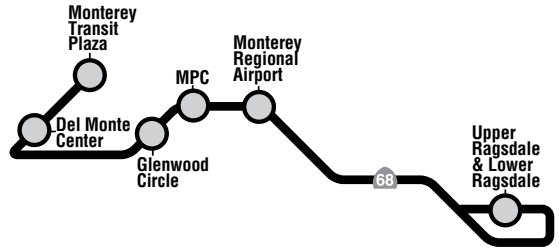

93 Ryan Ranch–Monterey

Senior Shuttle

Primary / Discount
Primaria / Descuento
\$1.50 / 75¢

Reduced 75¢ discount fare on senior shuttles provided by Measure Q.

Line 93 Service

93 Ryan Ranch

Weekdays*/Días de la semana*

Notes	Monterey Transit Plaza	Del Monte Center	Glenwood Circle	MPC	Monterey Regional Airport	Ryan Ranch Upper Fagsdale & Lower Fagsdale
A	7:30	--	--	--	7:41	7:49
	8:30	--	--	--	8:41	8:49
	9:40	9:48	9:56	10:01	10:15	10:24
	12:00	12:08	12:16	12:21	12:35	12:44
	2:20	2:28	2:36	2:41	2:55	3:04
	4:40	4:48	4:46	5:01	5:15	5:24

Notes:

A Operates via Fremont and Aguajito to Mark Thomas Road, no service to Courthouse.

* No holiday service

93 Monterey

Weekdays*/Días de la semana*

Notes	Ryan Ranch Upper Fagsdale & Lower Fagsdale	Monterey Regional Airport	MPC	Glenwood Circle	Del Monte Center	Monterey Transit Plaza
	--	--	--	--	--	--
	10:25	10:35	10:48	10:53	10:58	11:04
	12:45	12:55	1:08	1:13	1:18	1:24
	3:05	3:15	3:28	3:33	3:38	3:44
	5:25	5:35	5:48	5:53	5:58	6:04