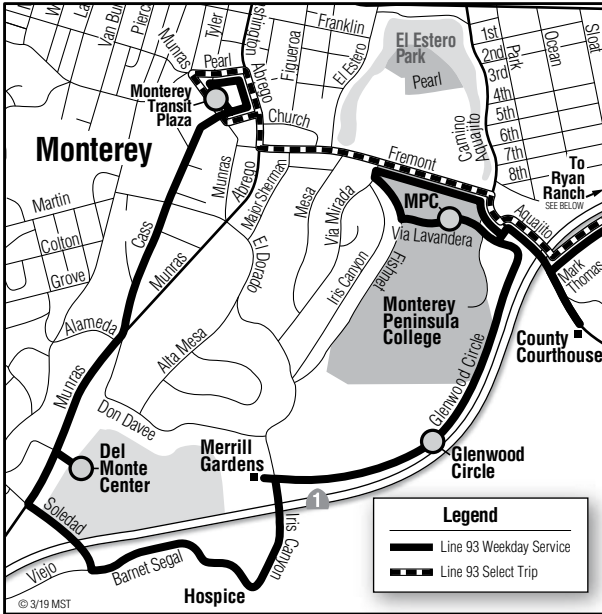

93 Ryan Ranch–Monterey

Senior Shuttle

Primary / Discount
Primaria / Descuento
\$1.50 / 75¢

Reduced 75¢ discount fare on senior shuttles provided by Measure Q.

Line 93 Service

93 Ryan Ranch

Weekdays*/Días de la semana*

Notes	Monterey Transit Plaza	Del Monte Center	Glenwood Circle	MPC	Monterey Regional Airport	Ryan Ranch Upper Fagsdale & Lower Fagsdale
A	7:30	--	--	--	7:41	7:49
	8:30	--	--	--	8:41	8:49
	9:40	9:48	9:56	10:01	10:15	10:24
	12:00	12:08	12:16	12:21	12:35	12:44
	2:20	2:28	2:36	2:41	2:55	3:04
	4:40	4:48	4:46	5:01	5:15	5:24

Notes:

A Operates via Fremont and Aguajito to Mark Thomas Road, no service to Courthouse.

* No holiday service

93 Monterey

Weekdays*/Días de la semana*

Notes	Ryan Ranch Upper Fagsdale & Lower Fagsdale	Monterey Regional Airport	MPC	Glenwood Circle	Del Monte Center	Monterey Transit Plaza
	--	--	--	--	--	--
	10:25	10:35	10:48	10:53	10:58	11:04
	12:45	12:55	1:08	1:13	1:18	1:24
	3:05	3:15	3:28	3:33	3:38	3:44
	5:25	5:35	5:48	5:53	5:58	6:04