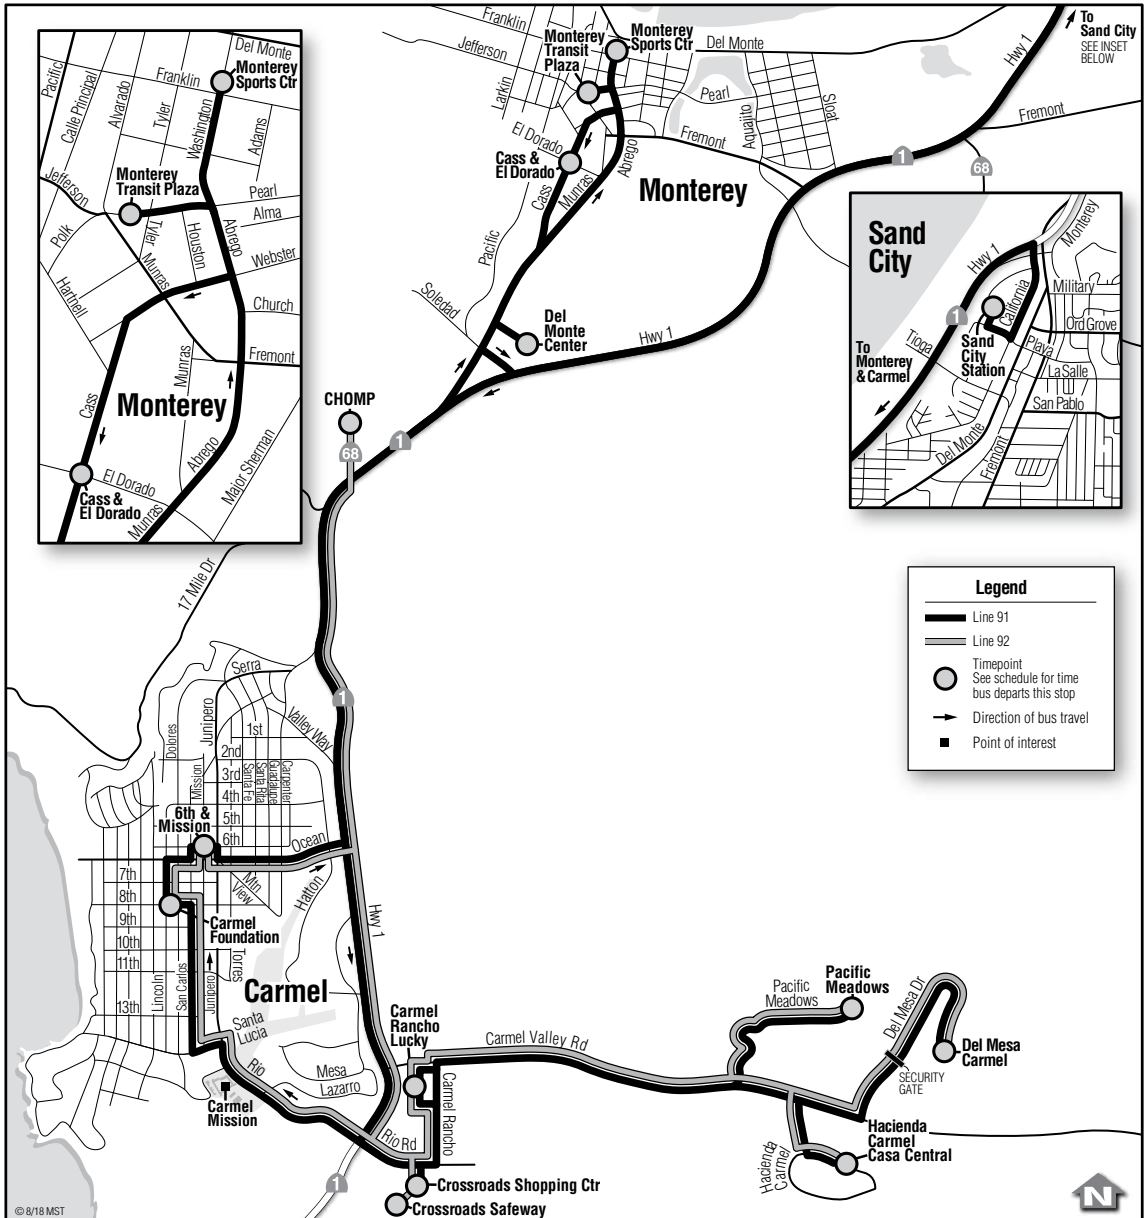

91 Sand City–Pacific Meadows

92 CHOMP–Pacific Meadows

Primary / Discount
 Primaria / Descuento
\$1.50 / 75¢

Reduced 75¢ discount
 fare on senior shuttles
 provided by Measure Q.

Senior Shuttle

Legend

- Line 91
- Line 92
- Timepoint
See schedule for time bus departs this stop
- Direction of bus travel
- Point of interest

91 Sand City

92 CHOMP via Carmel

Daily*/Diario*

Line	Notes	Hacienda Carmel Casa Central	Del Mesa Carmel	Pacific Meadows	Carmel Rancho Lucky	Crossroads Shopping Center	Crossroads Safeway	Carmel Foundation	Carmel 6th & Mission	CHOMP	Del Monte Center	Monterey Sports Center	Monterey Transit Plaza	Monterey Cass St. & El Dorado	Sand City Station
91		9:24	9:30	9:38	9:46	9:50	9:52	10:03	10:08	--	10:20	10:27	10:31	10:35	10:47
92		11:41	11:47	11:55	12:03	12:07	12:09	12:20	12:25	12:33	--	--	--	--	--
91		1:01	1:07	1:26	1:34	1:38	1:40	1:51	1:57	--	2:10	2:17	2:21	2:25	2:37
92		3:31	3:37	3:45	3:53	3:57	3:59	4:10	4:16	4:24	--	--	--	--	--
92		4:56	5:02	5:10	5:18	5:22	--	--	--	--	--	--	--	--	--

91 Pacific Meadows

92 Pacific Meadows

Daily*/Diario*

Line	Notes	Sand City Station	Del Monte Center	CHOMP	Crossroads Shopping Center	Crossroads Safeway	Carmel Rancho Lucky	Hacienda Carmel Casa Central	Del Mesa Carmel	Pacific Meadows
91		--	--	--	--	--	--	9:24	9:30	9:38
91		11:00	11:15	--	11:28	11:31	11:36	11:41	11:47	11:55
92		--	--	12:35	12:48	12:51	12:56	1:01	1:07	1:15
91		2:50	3:05	--	3:18	3:21	3:26	3:31	3:37	3:45
92		--	--	4:30	4:43	4:46	4:51	4:56	5:02	5:10

Notes:

Light Type = AM **Bold Type = PM**

* Lines 91 and 92 do not operate on Thanksgiving, Christmas or New Year's Day.