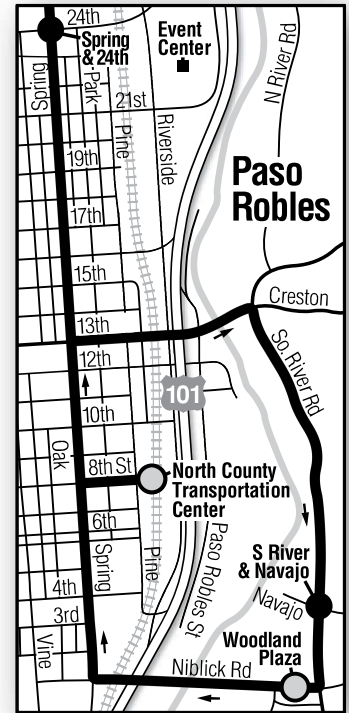

84 King City–Paso Robles

Regular / Discount
Regular / Descuento
\$2 / \$1

Legend	
	Line 84
	Timepoint/Bus Stop See schedule for time bus departs this stop
	Bus Stop
	Direction of bus travel
	Point of interest

© 12/22 MST

84 Paso Robles

Weekdays*/Días de la semana*

Notes	King City 3rd & Lynn ○	King City Mee Memorial Hospital ○	San Lucas San Benito & Rosa St ○	San Ardo Cattleman Rd & Main St ○	Bradley Post Office ○	San Miguel Mission St & 14th St ○	Paso Robles Niblick & Woodland Plaza ○	Paso Robles Transit Center 8th & Pine ○
	9:34 3:32	9:40 3:40	9:55 3:55	10:10 4:10	10:27 4:27	10:43 4:43	11:01 5:01	11:06 5:06
Saturdays & Sundays/Sábados y Domingos								
	10:45 2:45	10:51 2:51	11:06 3:06	11:21 3:21	11:38 3:38	11:55 3:55	12:13 4:13	12:18 4:18

Light Type = AM **Bold Type = PM**

84 King City

Weekdays*/Días de la semana*

Notes	Paso Robles Transit Center 8th & Pine ○	San Miguel Mission St & 14th St ○	Bradley Post Office ○	San Ardo Cattleman Rd & Main St ○	San Lucas San Benito & Rosa St ○	King City Mee Memorial Hospital ○	King City 3rd & Lynn ○
	-- 11:30 5:30	-- 11:46 5:46	-- 12:02 6:02	6:50 12:20 6:20	7:05 12:35 6:35	7:19 12:49 6:49	-- 12:56 6:56
Saturdays & Sundays/Sábados y Domingos							
A	1:20	1:36	1:52	2:10	2:25	2:39	2:46
A	5:20	5:36	5:52	6:10	6:25	6:39	6:46

Notes:

Light Type = AM **Bold Type = PM**

*Line 84 does not operate on Thanksgiving, Christmas, and New Year's Day

A - Trip continues as Line 23 to Salinas