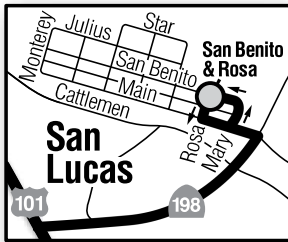

84 King City–Paso Robles

Regular / Discount
Regular / Descuento
\$2 / \$1

Legend	
	Line 84
	Timepoint/Bus Stop See schedule for time bus departs this stop
	Bus Stop
	Direction of bus travel
	Point of interest

© 12/22 MST

84 Paso Robles

Weekdays*/Días de la semana*

Notes	King City 3rd & Lynn ○	King City Mee Memorial Hospital ○	San Lucas San Benito & Rosa St ○	San Ardo Cattleman Rd & Main St ○	Bradley Post Office ○	San Miguel Mission St & 14th St ○	Paso Robles Niblick & Woodland Plaza ○	Paso Robles Transit Center 8th & Pine ○
	9:34 3:32	9:40 3:40	9:55 3:55	10:10 4:10	10:27 4:27	10:43 4:43	11:01 5:01	11:06 5:06
Saturdays & Sundays/Sábados y Domingos								
	10:45 2:45	10:51 2:51	11:06 3:06	11:21 3:21	11:38 3:38	11:55 3:55	12:13 4:13	12:18 4:18

Light Type = AM **Bold Type = PM**

84 King City

Weekdays*/Días de la semana*

Notes	Paso Robles Transit Center 8th & Pine ○	San Miguel Mission St & 14th St ○	Bradley Post Office ○	San Ardo Cattleman Rd & Main St ○	San Lucas San Benito & Rosa St ○	King City Mee Memorial Hospital ○	King City 3rd & Lynn ○
	-- 11:30 5:30	-- 11:46 5:46	-- 12:02 6:02	6:50 12:20 6:20	7:05 12:35 6:35	7:19 12:49 6:49	-- 12:56 6:56
Saturdays & Sundays/Sábados y Domingos							
A	1:20	1:36	1:52	2:10	2:25	2:39	2:46
A	5:20	5:36	5:52	6:10	6:25	6:39	6:46

Notes:

Light Type = AM **Bold Type = PM**

*Line 84 does not operate on Thanksgiving, Christmas, and New Year's Day

A - Trip continues as Line 23 to Salinas