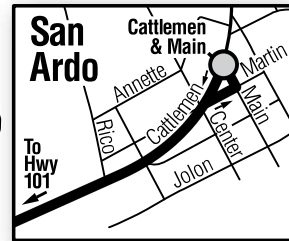

84 King City–Paso Robles

Regular / Discount
Regular / Descuento
\$2 / \$1

Legend	
	Line 84
	Timepoint/Bus Stop See schedule for time bus departs this stop
	Bus Stop
	Direction of bus travel
	Point of interest

© 12/22 MST

84 Paso Robles

Weekdays*/Días de la semana*

Notes	King City 3rd & Lynn ○	King City Mee Memorial Hospital ○	San Lucas San Benito & Rosa St ○	San Ardo Cattleman Rd & Main St ○	Bradley Post Office ○	San Miguel Mission St & 14th St ○	Paso Robles Niblick & Woodland Plaza ○	Paso Robles Transit Center 8th & Pine ○
	9:34 3:32	9:40 3:40	9:55 3:55	10:10 4:10	10:27 4:27	10:43 4:43	11:01 5:01	11:06 5:06
Saturdays & Sundays/Sábados y Domingos								
	10:45 2:45	10:51 2:51	11:06 3:06	11:21 3:21	11:38 3:38	11:55 3:55	12:13 4:13	12:18 4:18

Notes:

Light Type = AM **Bold Type = PM**

*Line 84 does not operate on Thanksgiving, Christmas, and New Year's Day

A - Trip continues as Line 23 to Salinas