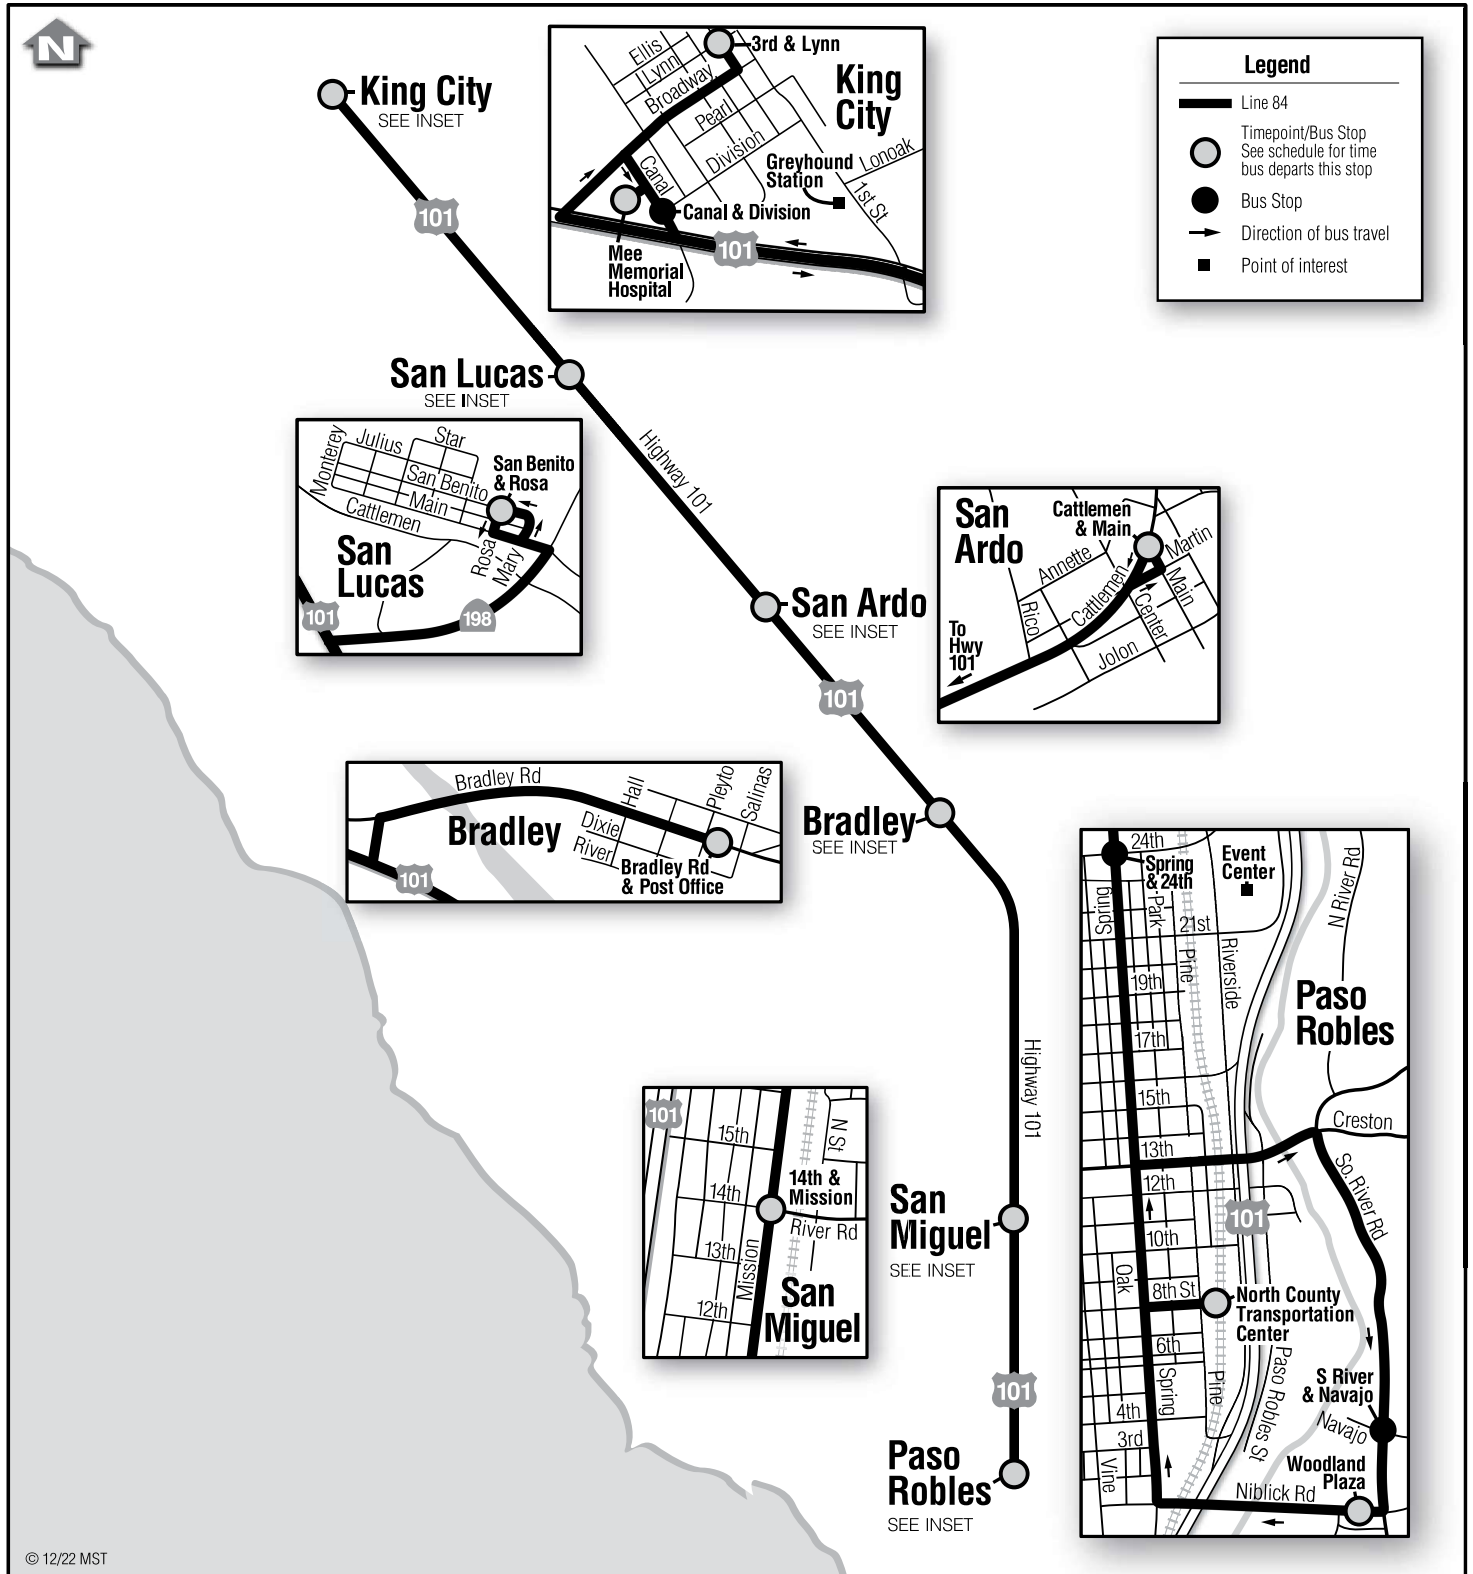

84 King City–Paso Robles

Regular / Discount
Regular / Descuento
\$2 / \$1

Legend	
	Line 84
	Timepoint/Bus Stop See schedule for time bus departs this stop
	Bus Stop
	Direction of bus travel
	Point of interest

© 12/22 MST

84 Paso Robles

Weekdays*/Días de la semana*

Notes	King City 3rd & Lynn ○	King City Mee Memorial Hospital ○	San Lucas San Benito & Rosa St ○	San Ardo Cattleman Rd & Main St ○	Bradley Post Office ○	San Miguel Mission St & 14th St ○	Paso Robles Niblick & Woodland Plaza ○	Paso Robles Transit Center 8th & Pine ○
	9:34 3:32	9:40 3:40	9:55 3:55	10:10 4:10	10:27 4:27	10:43 4:43	11:01 5:01	11:06 5:06
Saturdays & Sundays/Sábados y Domingos								
	10:45 2:45	10:51 2:51	11:06 3:06	11:21 3:21	11:38 3:38	11:55 3:55	12:13 4:13	12:18 4:18

Light Type = AM **Bold Type = PM**

84 King City

Weekdays*/Días de la semana*

Notes	Paso Robles Transit Center 8th & Pine ○	San Miguel Mission St & 14th St ○	Bradley Post Office ○	San Ardo Cattleman Rd & Main St ○	San Lucas San Benito & Rosa St ○	King City Mee Memorial Hospital ○	King City 3rd & Lynn ○
	-- 11:30 5:30	-- 11:46 5:46	-- 12:02 6:02	6:50 12:20 6:20	7:05 12:35 6:35	7:19 12:49 6:49	-- 12:56 6:56
Saturdays & Sundays/Sábados y Domingos							
A	1:20	1:36	1:52	2:10	2:25	2:39	2:46
A	5:20	5:36	5:52	6:10	6:25	6:39	6:46

Notes:

Light Type = AM **Bold Type = PM**

*Line 84 does not operate on Thanksgiving, Christmas, and New Year's Day

A - Trip continues as Line 23 to Salinas