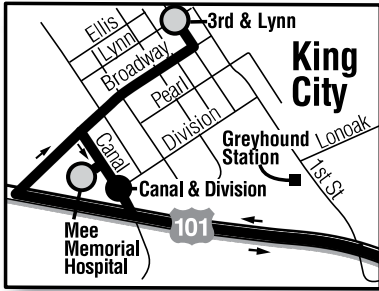

84 King City–Paso Robles

Regular / Discount
Regular / Descuento
\$2 / \$1

Legend	
	Line 84
	Timepoint/Bus Stop See schedule for time bus departs this stop
	Bus Stop
	Direction of bus travel
	Point of interest

© 12/22 MST

84 Paso Robles

Weekdays*/Días de la semana*

Notes	King City 3rd & Lynn ○	King City Mee Memorial Hospital ○	San Lucas San Benito & Rosa St ○	San Ardo Cattleman Rd & Main St ○	Bradley Post Office ○	San Miguel Mission St & 14th St ○	Paso Robles Niblick & Woodland Plaza ○	Paso Robles Transit Center 8th & Pine ○
	9:34 3:32	9:40 3:40	9:55 3:55	10:10 4:10	10:27 4:27	10:43 4:43	11:01 5:01	11:06 5:06
Saturdays & Sundays/Sábados y Domingos								
	10:45 2:45	10:51 2:51	11:06 3:06	11:21 3:21	11:38 3:38	11:55 3:55	12:13 4:13	12:18 4:18

Light Type = AM **Bold Type = PM**

84 King City

Weekdays*/Días de la semana*

Notes	Paso Robles Transit Center 8th & Pine ○	San Miguel Mission St & 14th St ○	Bradley Post Office ○	San Ardo Cattleman Rd & Main St ○	San Lucas San Benito & Rosa St ○	King City Mee Memorial Hospital ○	King City 3rd & Lynn ○
	-- 11:30 5:30	-- 11:46 5:46	-- 12:02 6:02	6:50 12:20 6:20	7:05 12:35 6:35	7:19 12:49 6:49	-- 12:56 6:56
Saturdays & Sundays/Sábados y Domingos							
A	1:20	1:36	1:52	2:10	2:25	2:39	2:46
A	5:20	5:36	5:52	6:10	6:25	6:39	6:46

Notes:

Light Type = AM **Bold Type = PM**

*Line 84 does not operate on Thanksgiving, Christmas, and New Year's Day

A - Trip continues as Line 23 to Salinas