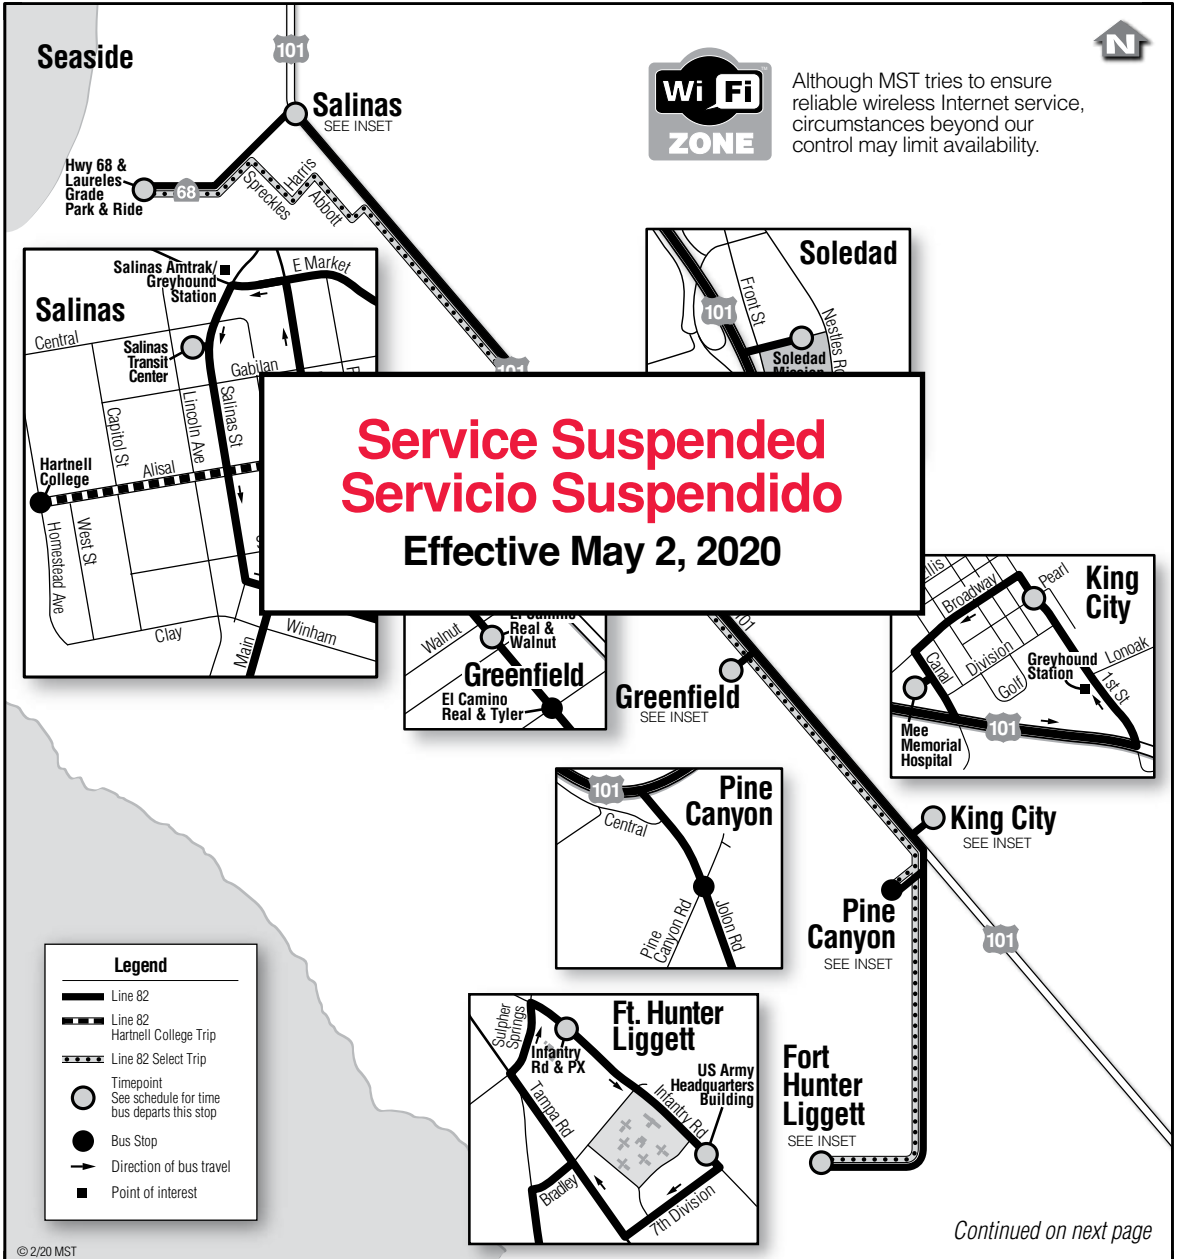

Legend

- Line 82
- Line 82 Hartnell College Trip
- Line 82 Select Trip
- Timepoint
See schedule for time bus departs this stop
- Bus Stop
- Direction of bus travel
- Point of interest

Continued on next page

82 Fort Hunter Liggett Express							
Weekdays*/Días de la semana*							
Notes	Highway 68 Laureles Grade Park & Ride	Salinas Transit Center	Soledad Mission Shopping Ctr	Greenfield El Camino Real & Walnut	King City 1st & Pearl	King City Mee Memorial	Fort Hunter Liggett Infantry Rd & PX Infantry Rd & HQ Bldg
	5:13	5:30	6:05	6:05			
A	2:43	3:10	3:45	3:45			
	--	--	--	--			
	--	--	--	--			
Saturdays & Sundays							
	3:43	4:00	4:35	4:45	5:01	5:07	5:40 5:45
	--	--	--	--	--	--	--

Service Suspended
Servicio Suspendido
Effective May 2, 2020

Notes:

A Trip serves Hartnell College at 3:00 pm.

B Trip continues as Line 23 to Salinas.

* Line 82 does not operate on Thanksgiving, Christmas or New Year's Day.