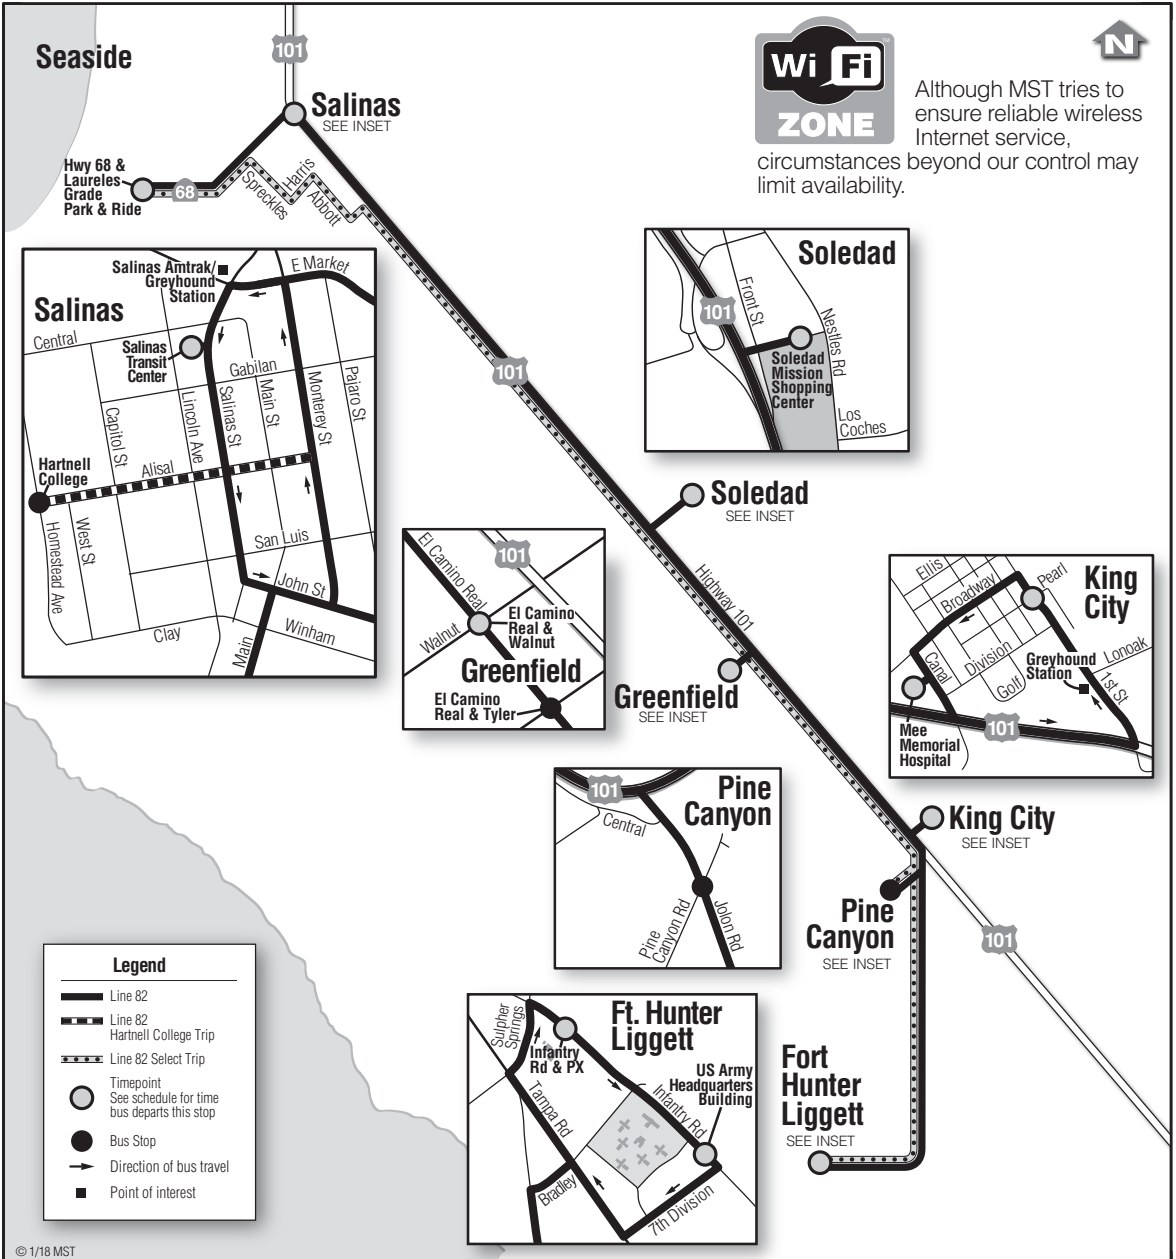

**Legend**

- Line 82
- Line 82 Hartnell College Trip
- Line 82 Select Trip
- Timepoint  
See schedule for time bus departs this stop
- Bus Stop
- Direction of bus travel
- Point of interest

© 1/18 MST

# 82 Fort Hunter Liggett Express

Weekdays*/Días de la semana*									
Notes	Highway 68 Laureles Grade Park & Ride	Salinas Transit Center	Soledad Mission Shopping Ctr	Greenfield El Camino Real & Walnut	King City 1st & Pearl	King City Mee Memorial	Fort Hunter Liggett Infantry Rd & PX	Infantry Rd & HQ Bldg	
	5:13	5:30	6:05	6:15	6:31	6:37	7:05	7:15	
A	<b>2:43</b>	<b>3:10</b>	<b>3:45</b>	<b>3:55</b>	<b>4:11</b>	<b>4:17</b>	<b>4:50</b>	<b>4:55</b>	
	--	--	--	--	--	--	--	--	
	--	--	--	--	--	--	--	--	
Saturdays & Sundays*/Sábados y Domingos*									
	<b>3:43</b>	<b>4:00</b>	<b>4:35</b>	<b>4:45</b>	<b>5:01</b>	<b>5:07</b>	<b>5:40</b>	<b>5:45</b>	
	--	--	--	--	--	--	--	--	

Notes:

A Trip serves Hartnell College at 3:00 pm.

B Trip continues as Line 23 to Salinas.

\* Line 82 does not operate on Thanksgiving, Christmas or New Year's Day.

For entry onto the Fort Hunter Liggett military installation, you must present your valid military/DOD employee badge or identification card to security personnel at the gate entrance.

Students boarding at W. Alisal & Homestead in Salinas and other Hartnell College campus locations ride **free** with a valid Hartnell College photo student ID. Upon boarding, a special transfer will be issued allowing students to complete a one-way trip on any MST service.