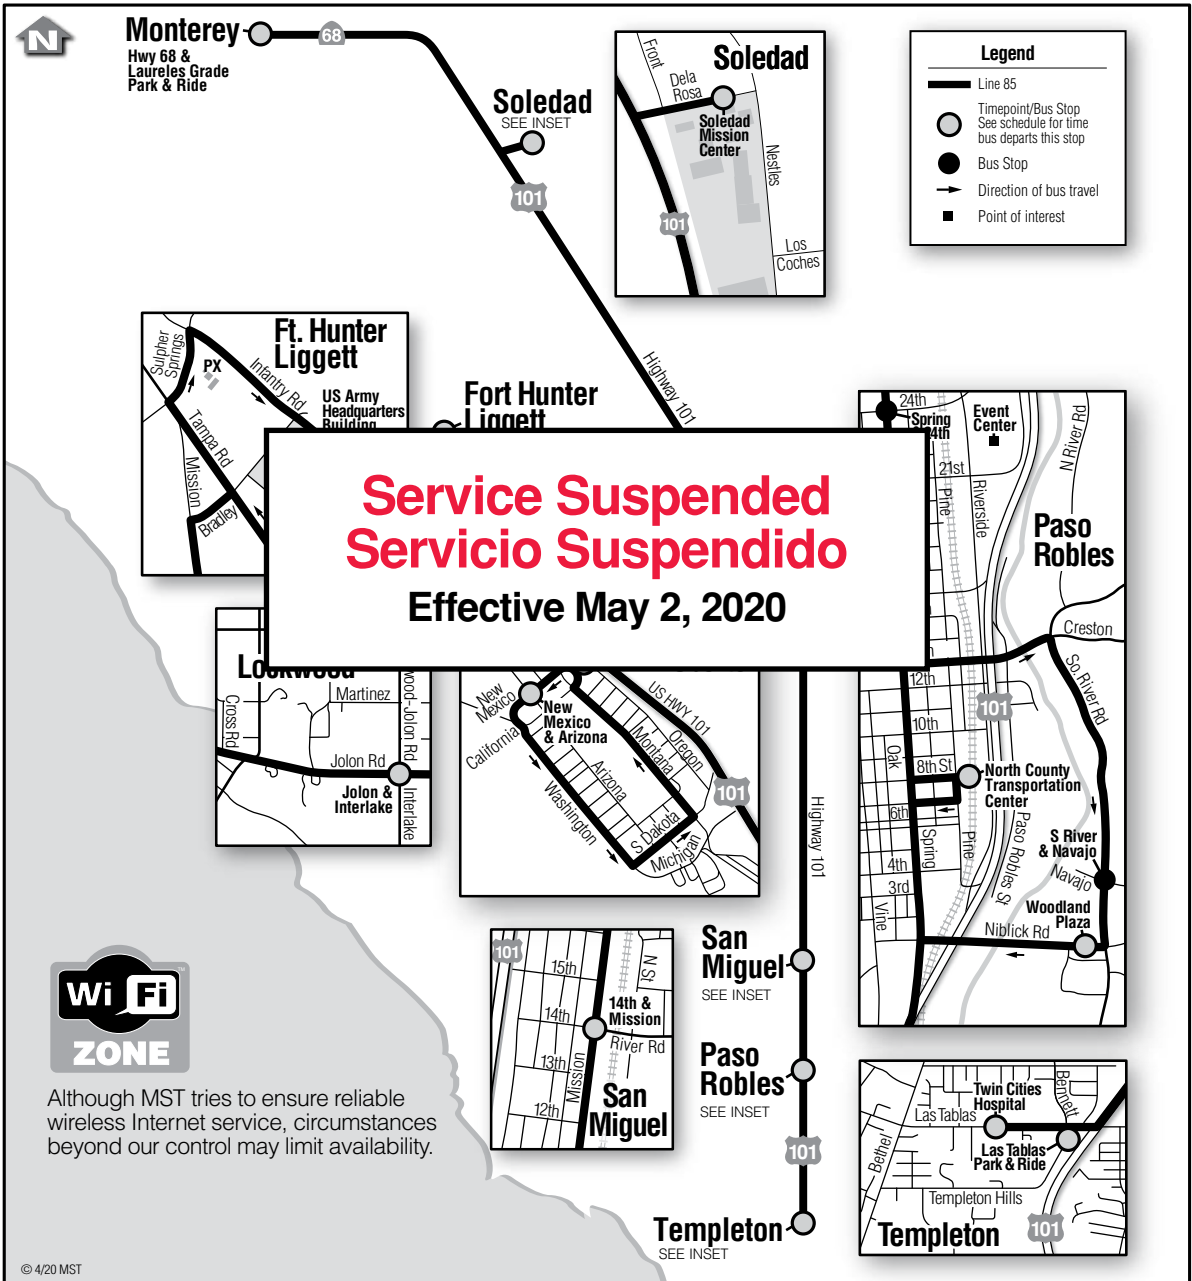

For entry onto the Fort Hunter Liggett military installation, you must present your valid military/DOD employee badge or identification card to security personnel at the gate entrance.

Students ride **free** with a valid Hartnell College photo student ID.

Light Type = AM **Light Type = PM**

Although MST tries to ensure reliable wireless Internet service, circumstances beyond our control may limit availability.

85 Fort Hunter Liggett–Templeton

Regional / Discount
Regional / Descuento
\$3.50 / \$1.75