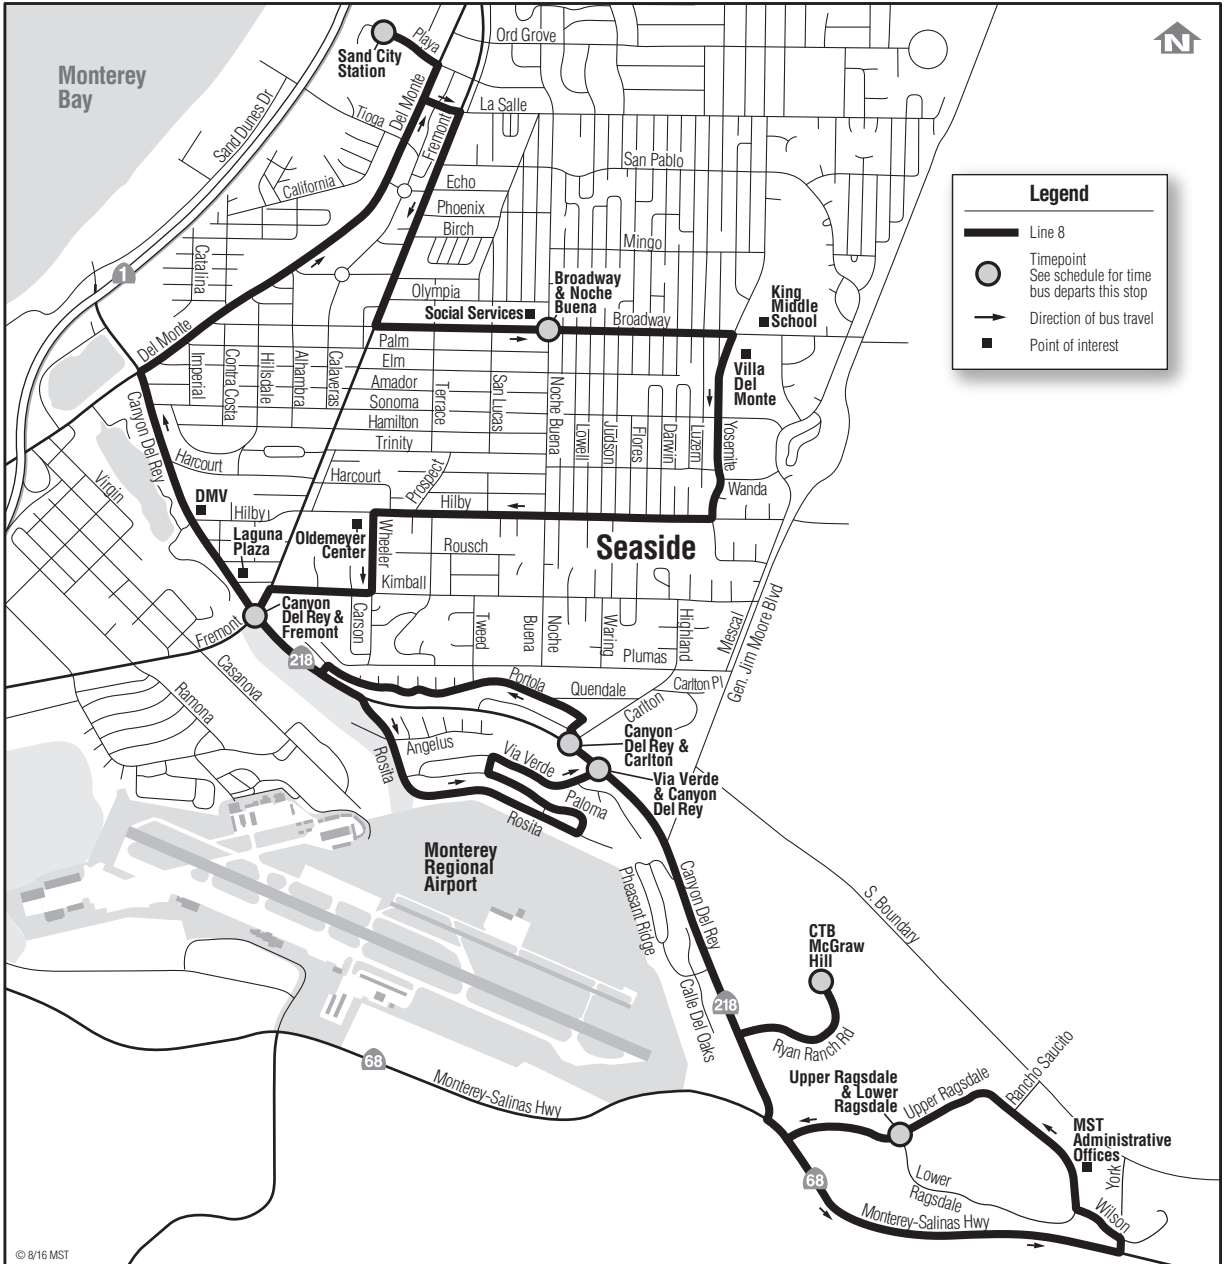

# 8 Ryan Ranch—Sand City

via Seaside and Del Rey Oaks

Primary / Discount  
Primaria / Descuento  
**\$2.50 / \$1.25**

# 8 Ryan Ranch

Weekdays*						
Notes	Sand City Station	Seaside Broadway & Noche Buena	Del Rey Oaks Canyon Del Rey & Fremont	Del Rey Oaks Via Verde & Canyon Del Rey	CTB McGraw Hill	Ryan Ranch Upper Ragsdale & Lower Ragsdale
	○	○	○	○	○	○
	6:25	6:31	6:39	6:44	6:51	6:55
	7:25	7:31	7:39	7:44	7:51	7:55
	8:25	8:31	8:39	8:44	8:51	8:55
	<b>3:25</b>	<b>3:31</b>	<b>3:39</b>	<b>3:44</b>	--	<b>3:55</b>
	<b>4:25</b>	<b>4:31</b>	<b>4:39</b>	<b>4:44</b>	--	<b>4:55</b>
A	<b>5:30</b>	<b>5:36</b>	<b>5:44</b>	<b>5:52</b>	--	--

# 8 Sand City

Weekdays*					
Notes	Ryan Ranch Upper Ragsdale & Lower Ragsdale	CTB McGraw Hill	Del Rey Oaks Canyon Del Rey & Carlton	Del Rey Oaks Canyon Del Rey & Fremont	Sand City Station
	○	○	○	○	○
	6:55	--	7:03	7:07	7:17
	7:55	--	8:03	8:07	8:17
	8:55	--	9:03	9:07	9:17
	<b>3:55</b>	<b>4:01</b>	<b>4:05</b>	<b>4:09</b>	<b>4:17</b>
	<b>5:05</b>	<b>5:10</b>	<b>5:14</b>	<b>5:18</b>	<b>5:26</b>

Light Type = AM **Light Type = PM**

Notes:

A On the last outbound trip, the final stop served is Del Rey Gardens Drive & Canyon Del Rey.

\* No holiday service.