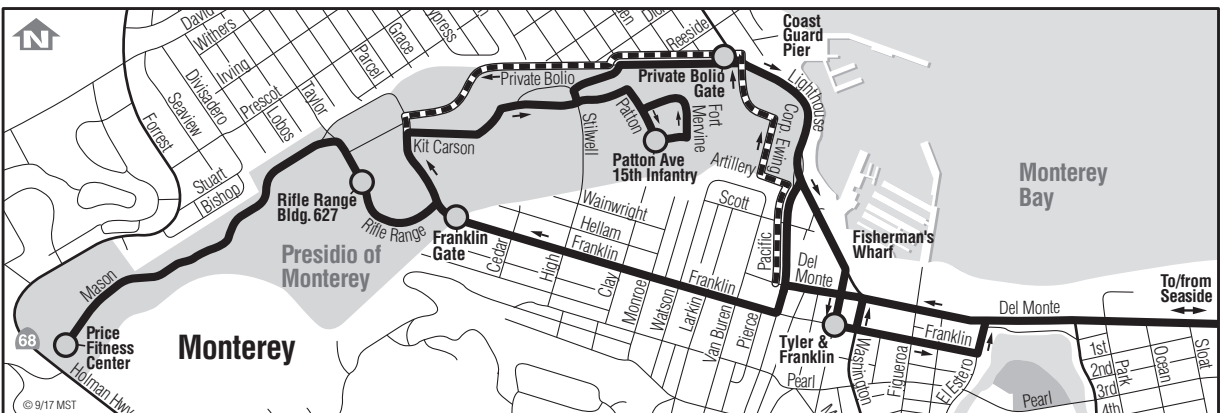

76 Presidio–Stilwell Park Express

Primary / Discount
Primaria / Descuento
\$2.50 / \$1.25

via Hayes Park

76 Presidio Express

Weekdays*/Días de la semana*

Notes	Noumea & Luzon	Monterey Rd. & Normandy	Monterey Rd. & Buna	Tyler & Franklin	Franklin Gate	Private Bolio Gate	Rifle Range & Bldg 619	Price Fitness Center
A	4:10	4:18	4:22	4:34	--	4:37	4:42	4:48
	5:30	5:38	5:42	5:54	6:00	--	6:01	6:08
	6:08	6:16	6:20	6:33	6:39	--	6:40	6:48
	4:37	4:45	4:49	5:05	5:11	--	5:12	5:19
	5:07	5:15	--	--	--	--	--	--

76 Stilwell Park Express

Weekdays*/Días de la semana*

Notes	Price Fitness Center	Rifle Range Bldg 627	Patton Ave & 15th Infantry	Tyler & Franklin	Monterey Rd. & Buna	Noumea & Luzon
	--	--	--	--	4:06	4:09
	4:54	4:58	5:03	5:10	5:22	5:25
	--	--	--	--	6:01	6:05
	6:10	6:15	6:20	6:28	--	--
B	4:00	4:05	4:10	4:20	4:33	4:37
B	4:30	4:35	4:40	4:50	5:03	5:07

Notes:

*No Holiday service.

A Trips entering the Presidio of Monterey before 6:00 am and after 5:30 pm will use the Private Bolio Gate instead of the Franklin Street Gate, and will not serve Franklin Street.