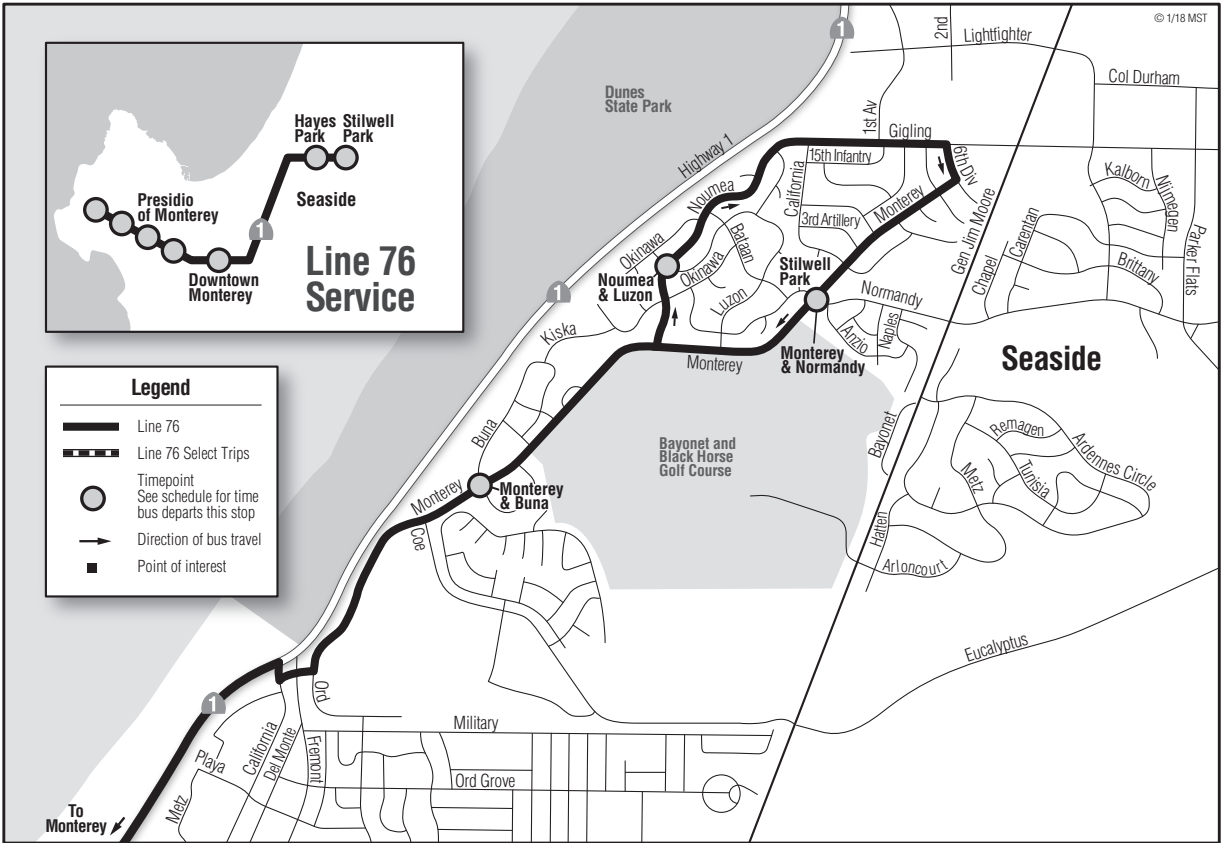

76 Presidio–Stilwell Park Express

Primary / Discount
Primaria / Descuento
\$2.50 / \$1.25

via Hayes Park

76 Presidio Express

Weekdays*/Días de la semana*

Notes	Noumea & Luzon	Monterey Rd. & Normandy	Monterey Rd. & Buna	Tyler & Franklin	Franklin Gate	Private Bolio Gate	Rifle Range & Bldg 619	Price Fitness Center
A	4:10	4:18	4:22	4:34	--	4:37	4:42	4:48
	5:30	5:38	5:42	5:54	6:00	--	6:01	6:08
	6:08	6:16	6:20	6:33	6:39	--	6:40	6:48
	4:37	4:45	4:49	5:05	5:11	--	5:12	5:19
	5:07	5:15	--	--	--	--	--	--

76 Stilwell Park Express

Weekdays*/Días de la semana*

Notes	Price Fitness Center	Rifle Range Bldg 627	Patton Ave & 15th Infantry	Tyler & Franklin	Monterey Rd. & Buna	Noumea & Luzon
	--	--	--	--	4:06	4:09
	4:54	4:58	5:03	5:10	5:22	5:25
	--	--	--	--	6:01	6:05
	6:10	6:15	6:20	6:28	--	--
B	4:00	4:05	4:10	4:20	4:33	4:37
B	4:30	4:35	4:40	4:50	5:03	5:07

Notes:

*No Holiday service.

A Trips entering the Presidio of Monterey before 6:00 am and after 5:30 pm will use the Private Bolio Gate instead of the Franklin Street Gate, and will not serve Franklin Street.

B Depending upon traffic conditions, bus may depart Monterey Rd and Buna earlier than the time listed.

For entry onto the Presidio of Monterey military installation, you must present your valid military/DOD employee badge or identification card to security personnel at the gate entrance.