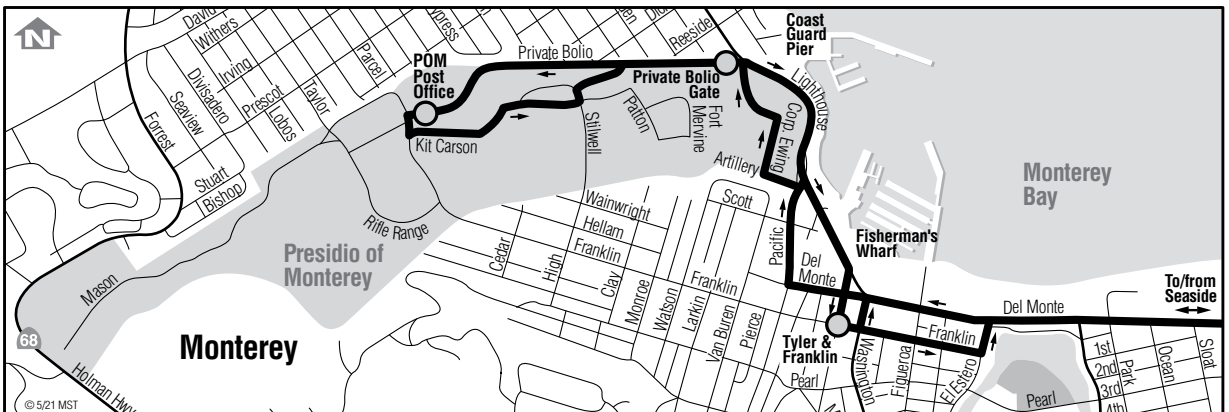

75 Presidio—Marshall Park

Primary / Discount
 Primaria / Descuento
\$2.50 / \$1.25

75 Presidio

Weekdays*/Días de la semana*

Notes	Marshall Park Malmedy & Kalborn	Fitch Park Ardennes & Aachen	Fitch Park Ardennes & Hatten	Tyler & Franklin	Private Bolo Gate	POM Post Office Bldg 517
	6:39 6:57	6:42 7:02	6:48 7:08	7:13 7:33	7:17 7:37	7:20 7:40

Light Type = AM **Bold Type = PM**

75 Marshall Park

Weekdays*/Días de la semana*

Notes	POM Post Office Bldg 517	Tyler & Franklin	Hayes Park Monterey & Buna	Marshall Park Malmedy & Kalborn	Fitch Park Ardennes & Aachen	Fitch Park Ardennes & Hatten
	5:00 6:00	5:07 6:07	5:19 6:19	5:31 6:31	5:36 6:36	5:42 6:42