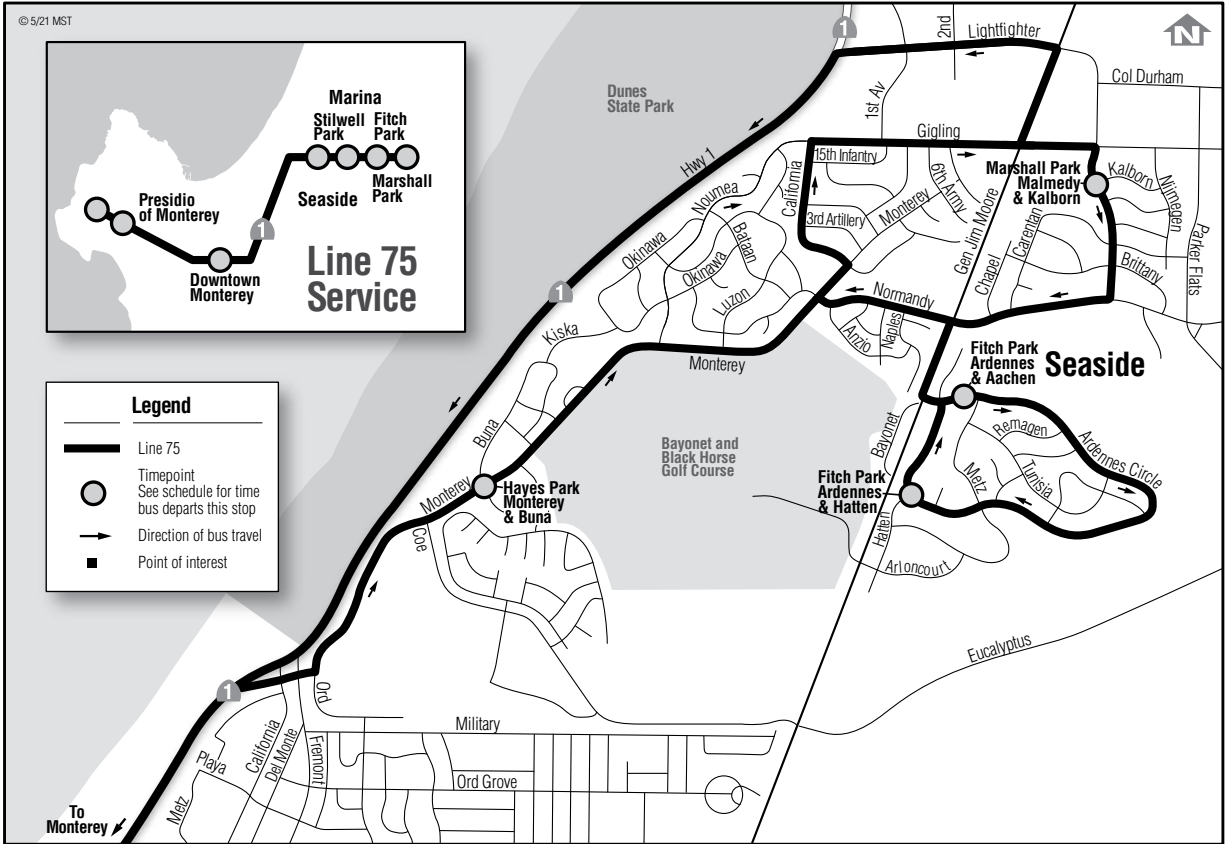

75 Presidio—Marshall Park

Primary / Discount
 Primaria / Descuento
\$2.50 / \$1.25

75 Presidio

Weekdays*/Días de la semana*

Notes	Marshall Park Malmedy & Kalborn	Fitch Park Ardennes & Aachen	Fitch Park Ardennes & Hatten	Tyler & Franklin	Private Bolo Gate	POM Post Office Bldg 517
	6:39 6:57	6:42 7:02	6:48 7:08	7:13 7:33	7:17 7:37	7:20 7:40

Light Type = AM **Bold Type = PM**

75 Marshall Park

Weekdays*/Días de la semana*

Notes	POM Post Office Bldg 517	Tyler & Franklin	Hayes Park Monterey & Buna	Marshall Park Malmedy & Kalborn	Fitch Park Ardennes & Aachen	Fitch Park Ardennes & Hatten
	5:00 6:00	5:07 6:07	5:19 6:19	5:31 6:31	5:36 6:36	5:42 6:42