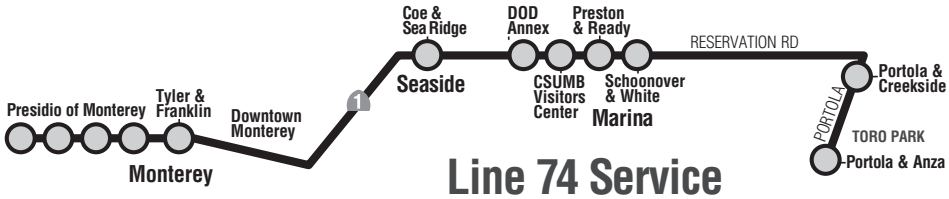

74 Presidio–Toro Park

via Schoonover Park

Primary / Discount
 Primaria / Descuento
\$2.50 / \$1.25

Line 74 Service

74 Presidio

Weekdays*/Días de la semana*

Notes	Portola & Anza	Portola & Creekside	Preston & Ready	Schoonover & White	7th Ave & A St	DOD Annex Gigling & 6th	Coe & Sea Ridge	Tyler & Franklin	Franklin Gate	Rifle Range & Bldg 619	Price Fitness Center
	6:29	6:32	6:44	6:50	6:56	7:00	7:10	7:24	7:33	7:34	7:39

Light Type = AM **Bold Type = PM**

74 Toro Park

Weekdays*/Días de la semana*

Notes	Price Fitness Center	Rifle Range Bldg 627	Patton Ave 15th Infantry	Tyler & Franklin	Coe & Sea Ridge	DOD Annex Gigling & 6th	7th Ave & A St	CSUMB Alumni & Visitor's Ctr	Schoonover & White	Preston Rd. & Ready	Portola & Creekside	Portola & Anza
A	7:05	7:10	7:15	7:25	--	7:40	7:43	7:50	--	--	--	--
B	4:35	4:41	4:47	4:59	5:16	5:25	5:28	--	5:33	5:42	5:53	5:56

Notes: Light Type = AM **Bold Type = PM**

A Express trip - bus will not serve Coe Ave and General Jim Moore Blvd; terminates at CSUMB Visitor's Center.

B Depending on traffic conditions, bus may depart stops beyond Tyler & Franklin earlier than the time listed.