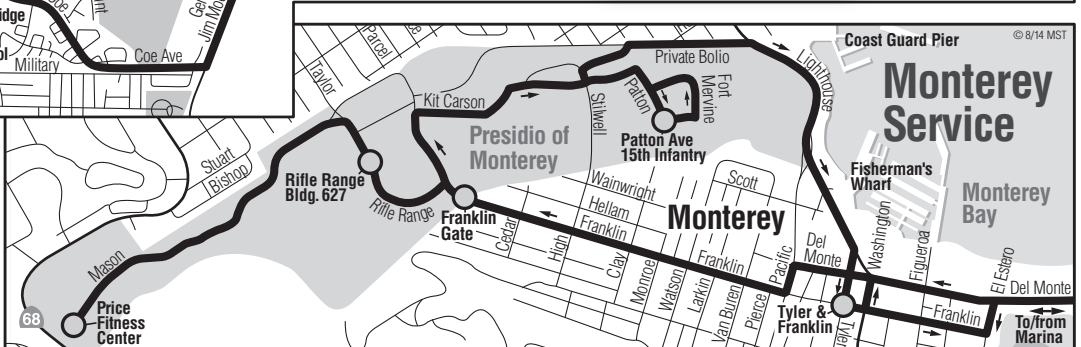

74 Presidio–Toro Park

via Schoonover Park

Primary / Discount
Primaria / Descuento
\$2.50 / \$1.25

Continued on next page

74 Presidio

Weekdays*

Notes	Portola & Anza	Portola & Creekside	Preston & Ready	Schoonover & White	DOD Annex Gigling & 6th	Coe & Sea Ridge	Tyler & Franklin	Franklin Gate	Rifle Range & Bldg 619	Price Fitness Center
	6:29	6:32	6:44	6:50	7:00	7:10	7:24	7:33	7:34	7:39

Light Type = AM **Light Type = PM**

74 Toro Park

Weekdays*

Notes	Price Fitness Center	Rifle Range Bldg 627	Patton Ave 15th Infantry	Tyler & Franklin	Coe & Sea Ridge	DOD Annex Gigling & 6th	CSUMB Alumni & Visitor's Ctr	Schoonover & White	Preston Rd. & Ready	Portola & Creekside	Portola & Anza
A	7:05	7:10	7:15	7:25	--	7:40	7:50	--	--	--	--
B	4:35	4:41	4:47	4:59	5:16	5:25	--	5:33	5:42	5:53	5:56

Notes: Light Type = AM **Light Type = PM**

A Express trip - bus will not serve Coe Ave and General Jim Moore Blvd; terminates at CSUMB Visitor's Center.

B Depending on traffic conditions, bus may depart stops beyond Tyler & Franklin earlier than the time listed.

Passengers boarding in the Presidio of Monterey military installation ride free.