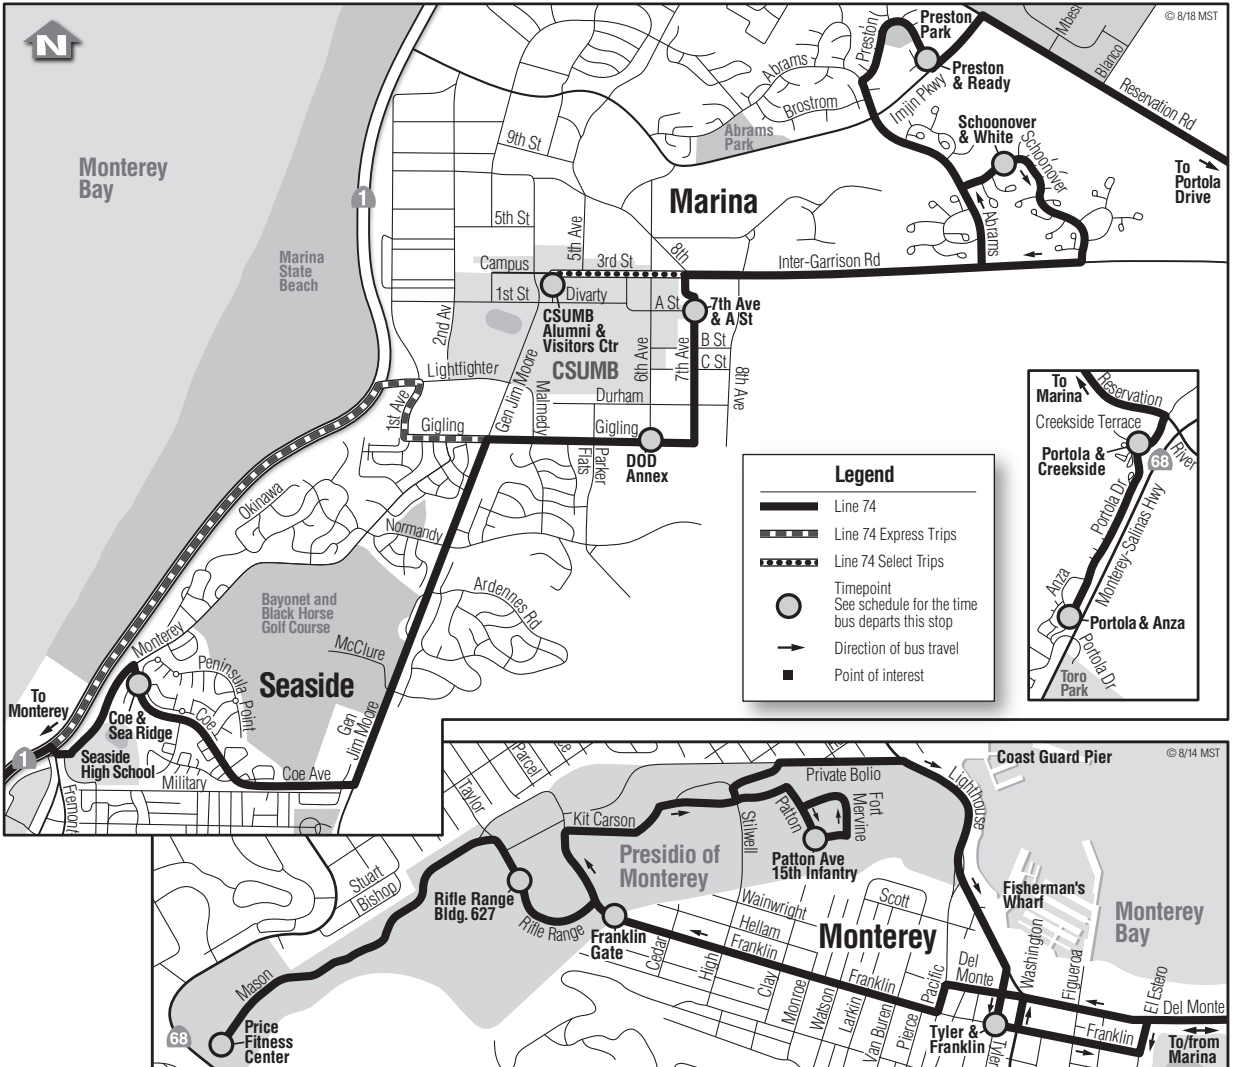

74 Presidio–Toro Park

via Schoonover Park

Primary / Discount
Primaria / Descuento
\$2.50 / \$1.25

Line 74 Service

Legend

- Line 74
- Line 74 Express Trips
- Line 74 Select Trips
- Timepoint
See schedule for the time bus departs this stop
- Direction of bus travel
- Point of interest

74 Presidio

Weekdays*/Días de la semana*

Notes	Portola & Anza	Portola & Creekside	Preston & Ready	Schoonover & White	7th Ave & A St	DOD Annex Gigling & 6th	Coe & Sea Ridge	Tyler & Franklin	Franklin Gate	Rifle Range & Bldg 619	Price Fitness Center
	6:29	6:32	6:44	6:50	6:56	7:00	7:10	7:24	7:33	7:34	7:39

Light Type = AM **Bold Type = PM**

74 Toro Park

Weekdays*/Días de la semana*

Notes	Price Fitness Center	Rifle Range Bldg 627	Patton Ave 15th Infantry	Tyler & Franklin	Coe & Sea Ridge	DOD Annex Gigling & 6th	7th Ave & A St	CSUMB Alumni & Visitor's Ctr	Schoonover & White	Preston Rd. & Ready	Portola & Creekside	Portola & Anza
A	7:05	7:10	7:15	7:25	--	7:40	7:43	7:50	--	--	--	--
B	4:35	4:41	4:47	4:59	5:16	5:25	5:28	--	5:33	5:42	5:53	5:56

Passengers boarding in the Presidio of Monterey military installation ride free.