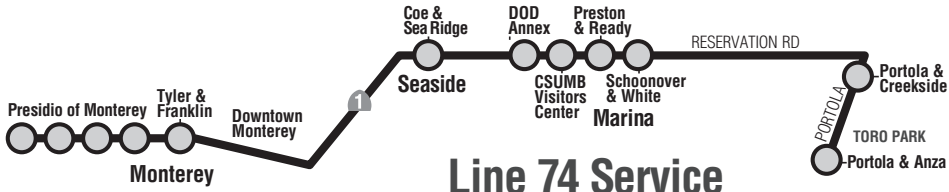

74 Presidio–Toro Park

via Schoonover Park

Primary / Discount
Primaria / Descuento
\$2.50 / \$1.25

Line 74 Service

Legend

- Line 74
- Line 74 Express Trips
- Line 74 Select Trips
- Timepoint
See schedule for the time bus departs this stop
- Direction of bus travel
- Point of interest

Light Type = AM **Bold Type = PM**

74 Toro Park

Weekdays*/Días de la semana*

Notes	Price Fitness Center	Rifle Range Bldg 627	Patton Ave 15th Infantry	Tyler & Franklin	Coe & Sea Ridge	DOD Annex Gigling & 6th	7th Ave & A St	CSUMB Alumni & Visitor's Ctr	Schoonover & White	Preston Rd. & Ready	Portola & Creekside	Portola & Anza
A	7:05	7:10	7:15	7:25	--	7:40	7:43	7:50	--	--	--	--
B	4:35	4:41	4:47	4:59	5:16	5:25	5:28	--	5:33	5:42	5:53	5:56

Notes: Light Type = AM **Bold Type = PM**

A Express trip - bus will not serve Coe Ave and General Jim Moore Blvd; terminates at CSUMB Visitor's Center.

B Depending on traffic conditions, bus may depart stops beyond Tyler & Franklin earlier than the time listed.