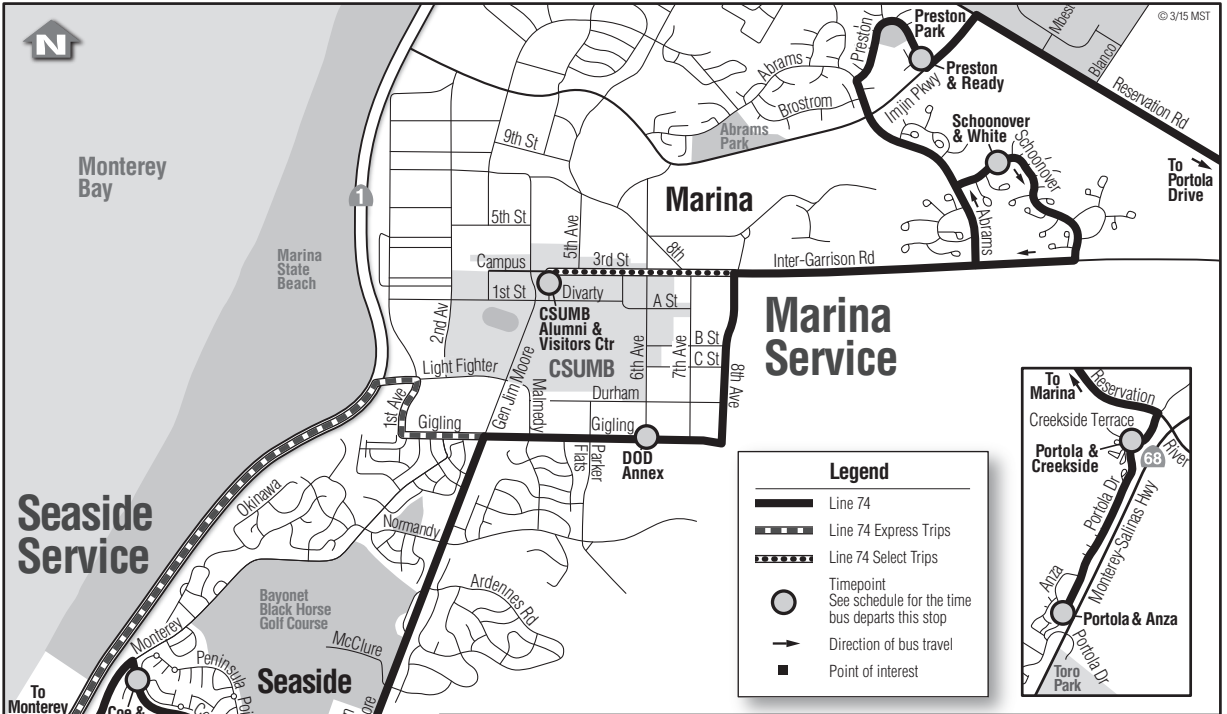

74 Presidio–Toro Park

via Schoonover Park

Primary / Discount
Primaria / Descuento
\$2.50 / \$1.25

Continued on next page

74 Presidio

Weekdays*

Notes	Portola & Anza	Portola & Creekside	Preston & Ready	Schoonover & White	DOD Annex Gigling & 6th	Coe & Sea Ridge	Tyler & Franklin	Franklin Gate	Rifle Range & Bldg 619	Price Fitness Center
	6:29	6:32	6:44	6:50	7:00	7:10	7:24	7:33	7:34	7:39

Light Type = AM **Light Type = PM**

74 Toro Park

Weekdays*

Notes	Price Fitness Center	Rifle Range Bldg 627	Patton Ave 15th Infantry	Tyler & Franklin	Coe & Sea Ridge	DOD Annex Gigling & 6th	CSUMB Alumni & Visitor's Ctr	Schoonover & White	Preston Rd. & Ready	Portola & Creekside	Portola & Anza
A	7:05	7:10	7:15	7:25	--	7:40	7:50	--	--	--	--
B	4:35	4:41	4:47	4:59	5:16	5:25	--	5:33	5:42	5:53	5:56

Notes: Light Type = AM **Light Type = PM**

A Express trip - bus will not serve Coe Ave and General Jim Moore Blvd; terminates at CSUMB Visitor's Center.

B Depending on traffic conditions, bus may depart stops beyond Tyler & Franklin earlier than the time listed.

Passengers boarding in the Presidio of Monterey military installation ride free.