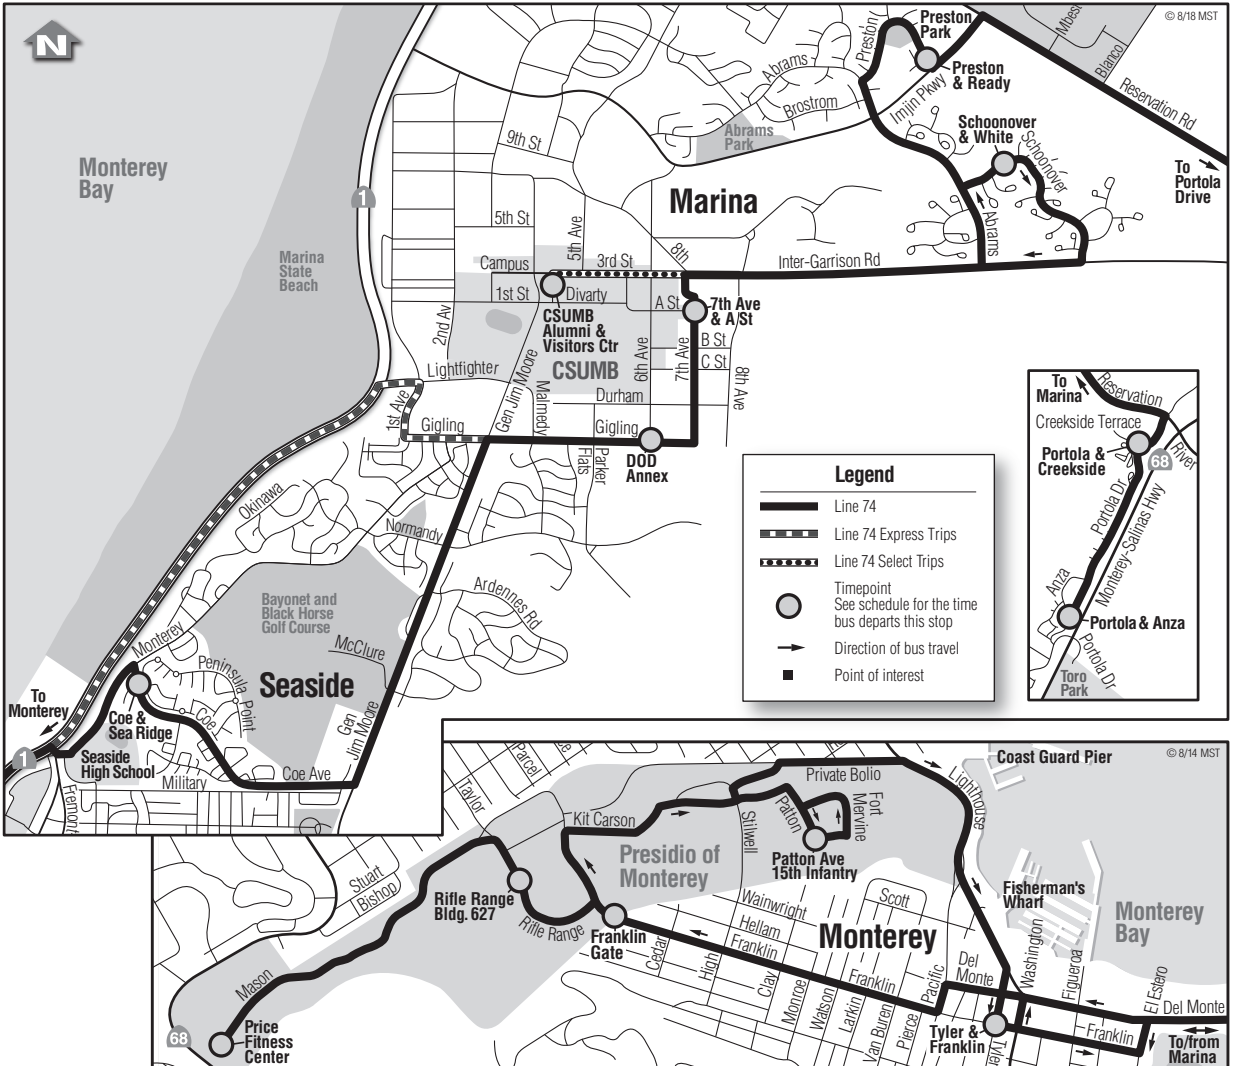

74 Presidio–Toro Park

via Schoonover Park

Primary / Discount
 Primaria / Descuento
\$2.50 / \$1.25

Line 74 Service

74 Presidio

Weekdays*/Días de la semana*

Notes	Portola & Anza	Portola & Creekside	Preston & Ready	Schoonover & White	7th Ave & A St	DOD Annex Gigling & 6th	Coe & Sea Ridge	Tyler & Franklin	Franklin Gate	Rifle Range & Bldg 619	Price Fitness Center
	6:29	6:32	6:44	6:50	6:56	7:00	7:10	7:24	7:33	7:34	7:39

Light Type = AM **Bold Type = PM**

74 Toro Park

Weekdays*/Días de la semana*

Notes	Price Fitness Center	Rifle Range Bldg 627	Patton Ave 15th Infantry	Tyler & Franklin	Coe & Sea Ridge	DOD Annex Gigling & 6th	7th Ave & A St	CSUMB Alumni & Visitor's Ctr	Schoonover & White	Preston Rd. & Ready	Portola & Creekside	Portola & Anza
A	7:05	7:10	7:15	7:25	--	7:40	7:43	7:50	--	--	--	--
B	4:35	4:41	4:47	4:59	5:16	5:25	5:28	--	5:33	5:42	5:53	5:56

Notes: Light Type = AM **Bold Type = PM**

A Express trip - bus will not serve Coe Ave and General Jim Moore Blvd; terminates at CSUMB Visitor's Center.

B Depending on traffic conditions, bus may depart stops beyond Tyler & Franklin earlier than the time listed.

Passengers boarding in the Presidio of Monterey military installation ride free.