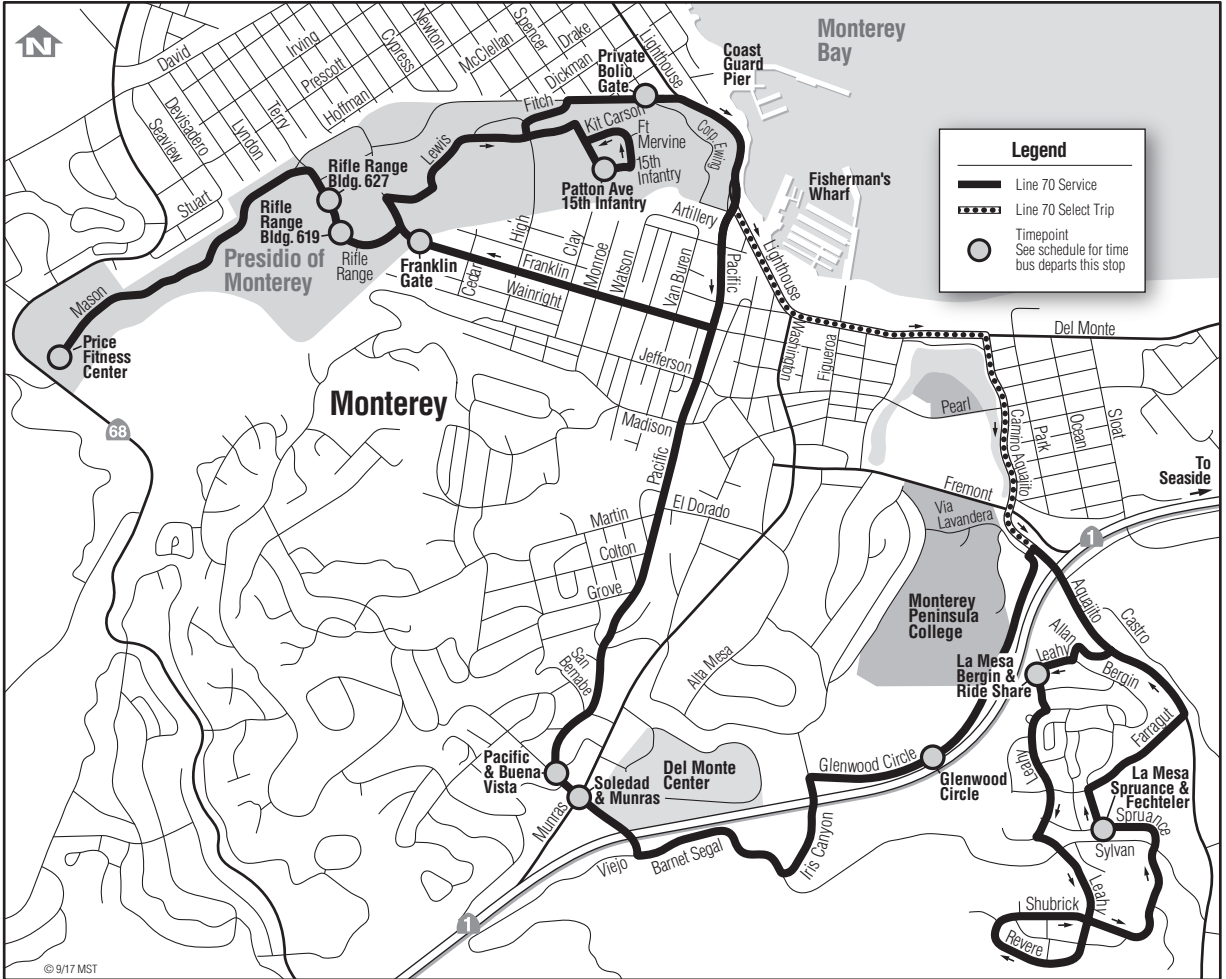

70 Presidio–La Mesa

Primary / Discount
Primaria / Descuento
\$2.50 / \$1.25

Continued on next page

70 Presidio

Weekdays*/Días de la semana*							
Notes	La Mesa Bergin & Ride Share	La Mesa Spruance & Fechteler	Glenwood Circle	Pacific & Buena Vista	Franklin Gate	Rifle Range Bldg 619	Price Fitness Center
	5:54	6:02	6:10	6:14	6:22	6:23	6:31
	6:54	7:02	7:10	7:14	7:22	7:23	7:31

Notes: * No holiday service.

A Bus operates non-stop between Presidio and La Mesa.

For entry onto the Presidio of Monterey military installation, you must present your valid military/DOD employee badge or identification card to security personnel at the gate entrance.

Passengers boarding in the Presidio of Monterey military installation ride free.

70 La Mesa

Weekdays*/Días de la semana*							
Notes	Price Fitness Center	Rifle Range Bldg 627	Patton Ave 15th Infantry	Soledad & Murras	Glenwood Circle	La Mesa Bergin & Ride Share	La Mesa Spruance & Fechteler
A	6:33	6:38	6:43	--	--	6:54	7:02
	7:33	7:38	7:43	--	--	--	--
	4:30	4:35	4:40	4:55	5:00	5:05	5:14