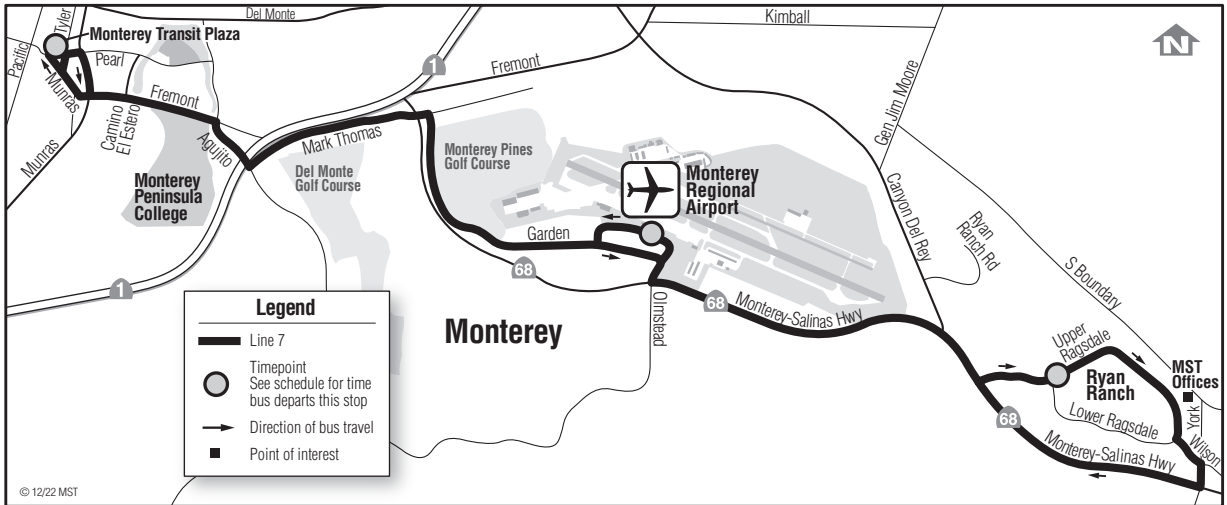

7 Ryan Ranch–Monterey

Regular / Discount
Regular / Descuento
\$2 / \$1

7 Ryan Ranch

Daily*/Diario*

Notes	Monterey Transit Plaza	Monterey Regional Airport	Lower Ragsdale at Upper Ragsdale
A	7:15	7:28	7:38
	8:15	8:28	8:38
	9:15	9:28	9:38
	10:15	10:28	10:38
	11:15	11:28	11:38
	12:15	12:28	12:38
	1:15	1:28	1:38
	2:15	2:28	2:38
	3:15	3:28	3:38
	4:15	4:28	4:38
	5:15	5:28	5:38

7 Monterey

Daily*/Diario*

Notes	Lower Ragsdale at Upper Ragsdale	Monterey Regional Airport	Monterey Transit Plaza
A	7:40	7:55	8:07
	8:40	8:55	9:07
	9:40	9:55	10:07
	10:40	10:55	11:07
	11:40	11:55	12:07
	12:40	12:55	1:07
	1:40	1:55	2:07
	2:40	2:55	3:07
	3:40	3:55	4:07
	4:40	4:55	5:07
	5:40	5:55	6:07