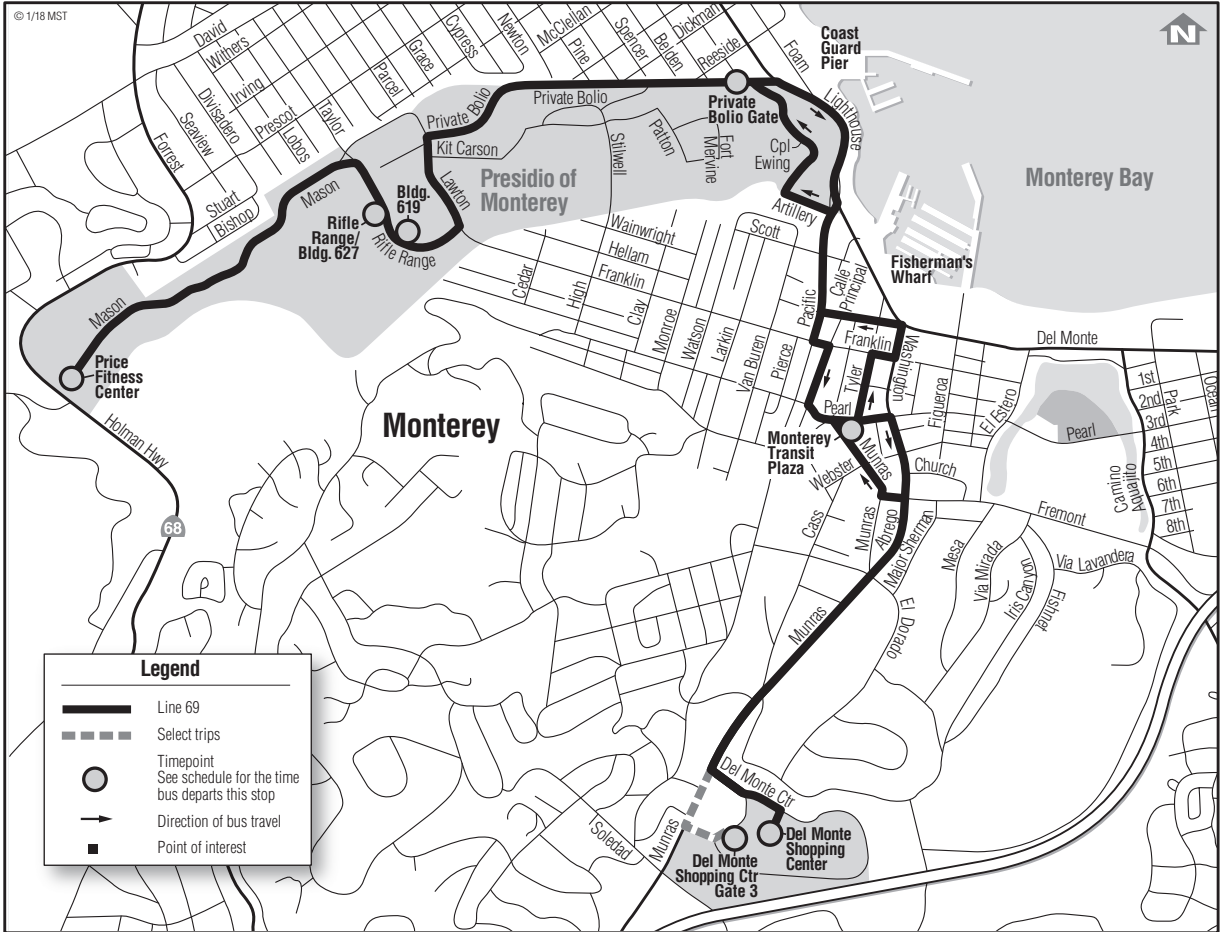

69 Presidio–Del Monte Center

Local / Discount
Local / Descuento
\$1.50 / 75¢

Continued on next page

69 Presidio

Fridays*/Viernes*

Notes	Del Monte Center	Del Monte Center Gate 3	Monterey Transit Plaza	Private Bollo Gate	Rifle Range Bldg 619	Price Fitness Center
	○	○	○	○	○	○
--	--	--	4:41	4:45	4:52	4:58
--	--	--	5:11	5:15	5:22	5:28
5:35	--	--	5:41	5:45	5:52	5:58
6:05	--	--	6:11	6:15	6:22	6:28
6:35	--	--	6:41	6:45	6:52	6:58
7:35	--	--	7:41	7:45	7:52	7:58
8:35	--	--	8:41	8:45	8:52	8:58
9:35	--	--	9:41	9:45	9:52	9:58
--	10:35	10:41	10:45	10:52	10:58	
--	11:35	11:41	11:45	11:52	11:58	
--	12:35	12:41	12:45	12:52	12:58	
--	1:35	1:41	1:45	1:52	1:58	

69 Del Monte Center

Fridays*/Viernes*

Notes	Price Fitness Center	Rifle Range Bldg 627	Monterey Transit Plaza	Del Monte Center	Del Monte Center Gate 3
	○	○	○	○	○
	5:06	5:10	5:22	5:28	--
	5:36	5:40	5:52	5:58	--
	6:06	6:10	6:22	6:28	--
	6:36	6:40	6:52	6:58	--
	7:06	7:10	7:22	7:28	--
	8:06	8:10	8:22	8:28	--
	9:06	9:10	9:22	9:28	--
	10:06	10:10	10:22	--	10:28
	11:06	11:10	11:22	--	11:28
	12:06	12:10	12:22	--	12:28
	1:06	1:10	1:22	--	1:28
	--	--	--	--	--

Notes:

* No service on Thanksgiving, Christmas or New Year's Day.

For entry onto the Presidio of Monterey military installation, you must present your valid military/DOD employee badge or identification card to security personnel at the gate entrance.