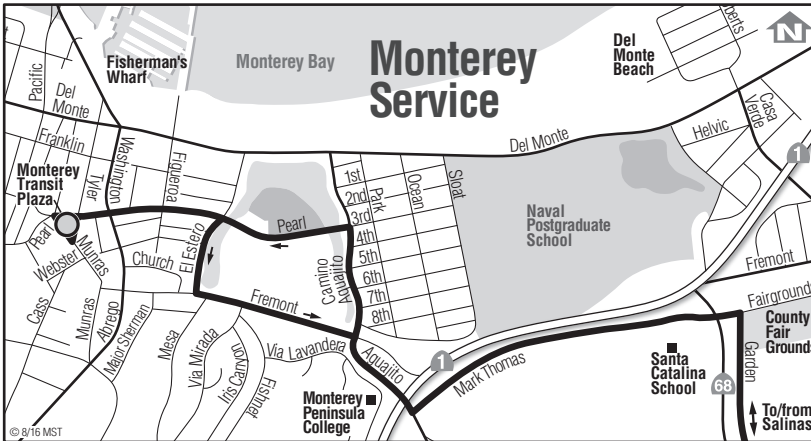

56 Salinas–Monterey via Hwy 68

Regional / Discount
Regional / Descuento
\$3.50 / \$1.75

56 Salinas via Hwy 68

Weekdays*/Días de la semana*

Notes	Monterey Transit Plaza	Monterey Regional Airport	Ryan Ranch Wilson & Ragsdale	Hwy 68 Laguna Seca	Toro Park Portola & Creekside	Salinas Transit Center
A	6:55	7:07	7:17	7:23	7:36	8:01

56 Monterey via Hwy 68

Weekdays*/Días de la semana*

Notes	Salinas Transit Center	Toro Park Portola & Creekside	Hwy 68 Laguna Seca	Ryan Ranch Wilson & Ragsdale	Monterey Regional Airport	Monterey Transit Plaza
A	8:15	8:27	8:39	8:44	8:52	9:09
	3:10	3:27	3:39	3:44	3:52	4:09