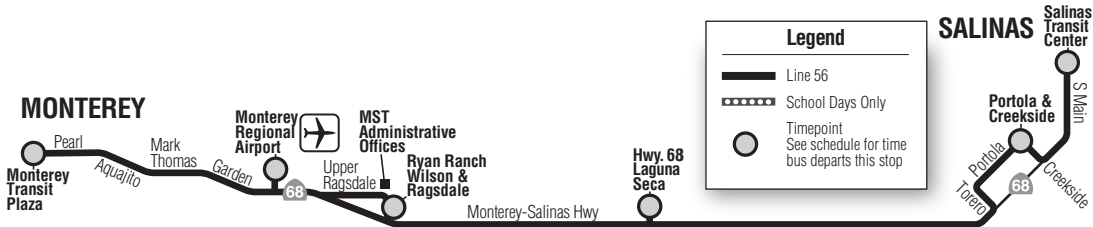

56 Salinas–Monterey via Hwy 68

Regional / Discount
Regional / Descuento
\$3.50 / \$1.75

56 Salinas via Hwy 68

Weekdays*/Días de la semana*

Notes	Monterey Transit Plaza	Monterey Regional Airport	Ryan Ranch Wilson & Ragsdale	Hwy 68 Laguna Seca	Toro Park Portola & Creekside	Salinas Transit Center
A	6:55	7:07	7:17	7:23	7:36	8:01

56 Monterey via Hwy 68

Weekdays*/Días de la semana*

Notes	Salinas Transit Center	Toro Park Portola & Creekside	Hwy 68 Laguna Seca	Ryan Ranch Wilson & Ragsdale	Monterey Regional Airport	Monterey Transit Plaza
A	8:15	8:27	8:39	8:44	8:52	9:09
	3:10	3:27	3:39	3:44	3:52	4:09