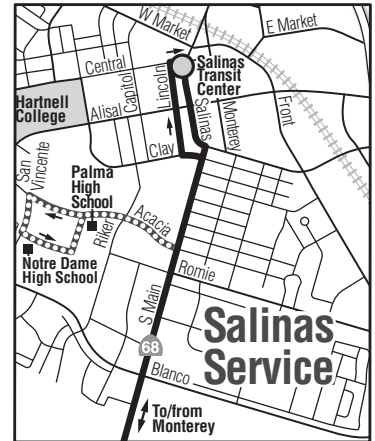

56 Salinas–Monterey via Hwy 68

Regional / Discount
Regional / Descuento
\$3.50 / \$1.75

56 Salinas via Hwy 68

Weekdays*/Días de la semana*

Notes	Monterey Transit Plaza	Monterey Regional Airport	Ryan Ranch Wilson & Ragsdale	Hwy 68 Laguna Seca	Toro Park Portola & Creekside	Salinas Transit Center
A	6:55	7:07	7:17	7:23	7:36	8:01

56 Monterey via Hwy 68

Weekdays*/Días de la semana*

Notes	Salinas Transit Center	Toro Park Portola & Creekside	Hwy 68 Laguna Seca	Ryan Ranch Wilson & Ragsdale	Monterey Regional Airport	Monterey Transit Plaza
A	8:15	8:27	8:39	8:44	8:52	9:09
	3:10	3:27	3:39	3:44	3:52	4:09