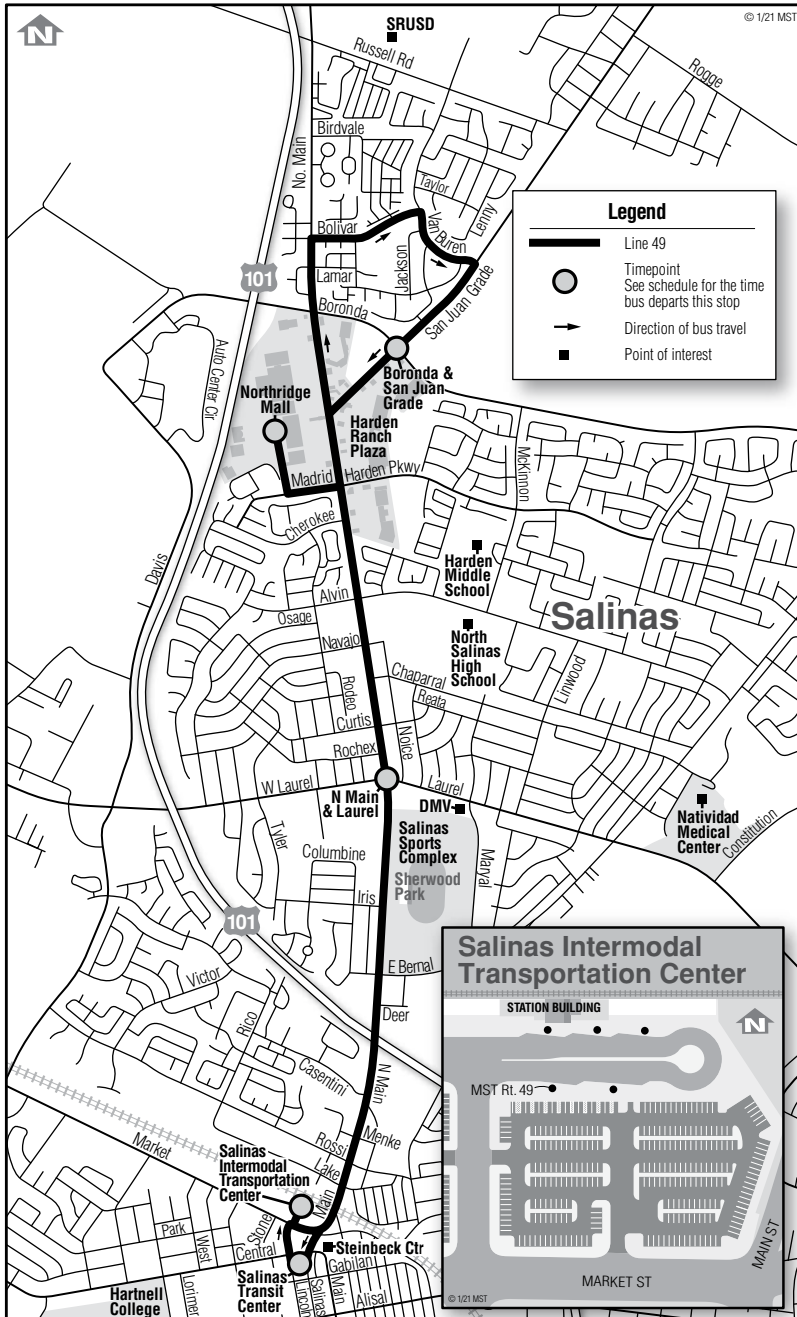

49 Salinas–Santa Rita via Northridge Primary / Discount Primaria / Descuento **\$2.50 / \$1.25**

49 Santa Rita via Northridge

Daily/Diario

Notes	Salinas Transit Center	N. Main & Laurel	Northridge Mall	Boronda & San Juan Grade
A	6:15	6:24	6:33	6:44
	7:15	7:25	7:35	7:46
	8:15	8:25	8:35	8:46
	9:15	9:25	9:35	9:46
	10:15	10:25	10:35	10:46
	11:15	11:25	11:35	11:46
	12:15	12:25	12:35	12:46
	1:15	1:25	1:35	1:46
	2:15	2:25	2:35	2:46
	3:15	3:25	3:35	3:46
	4:15	4:25	4:35	4:46
	5:15	5:25	5:35	5:46
	6:20	6:30	6:40	6:50
	7:20	7:28	7:37	--
A	8:20	8:28	8:37	--
A	9:20	9:28	9:37	--

49 Salinas via Northridge

Daily/Diario

Notes	Boronda & San Juan Grade	Northridge Mall	N. Main & Laurel	Salinas Intermodal Transit Center	Salinas Transit Center
A	6:46	6:52	6:58	--	7:10
	7:46	7:52	7:58	--	8:10
	8:46	8:52	8:58	--	9:10
	9:46	9:52	9:58	10:06	10:10
	10:46	10:52	10:58	11:06	11:10
	11:46	11:52	11:58	12:06	12:10
	12:46	12:52	12:58	1:06	1:10
	1:46	1:52	1:58	2:06	2:10
	2:46	2:52	2:58	3:06	3:10
	3:46	3:52	3:58	4:06	4:10
	4:46	4:52	4:58	5:06	5:10
	5:46	5:52	5:58	6:06	6:10
	6:50	6:56	7:01	7:09	7:13
	--	7:50	7:55	8:01	8:04
A	--	8:50	8:55	--	9:04
A	--	9:50	9:55	--	10:04

Notes:

A Monday through Friday.

Light Type = AM **Bold Type = PM**