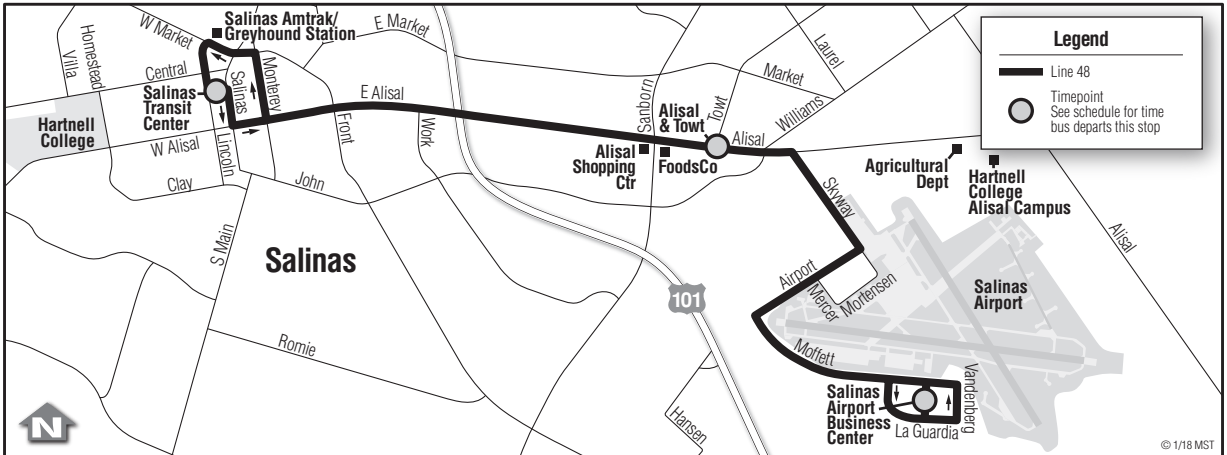

# 48 Salinas–Salinas Airport Business Center

Primary / Discount  
Primaria / Descuento  
**\$2.50 / \$1.25**

## 48 Salinas Airport Business Center

Weekdays\*/Días de la semana\*

Notes	Salinas Transit Center	E. Alisal & Towt	Salinas Airport Business Ctr
	○	○	○
	7:30	7:42	7:52
	9:00	9:12	9:22
	10:30	10:42	10:52
	<b>12:00</b>	<b>12:12</b>	<b>12:22</b>
	<b>1:30</b>	<b>1:42</b>	<b>1:52</b>
	<b>3:00</b>	<b>3:12</b>	<b>3:22</b>
	<b>4:30</b>	<b>4:43</b>	<b>4:53</b>
	<b>6:00</b>	<b>6:13</b>	<b>6:23</b>

## 48 Salinas

Weekdays\*/Días de la semana\*

Notes	Salinas Airport Business Ctr	E. Alisal & Towt	Salinas Transit Center
	○	○	○
	7:55	8:05	8:18
	9:25	9:35	9:50
	10:55	11:05	11:20
	<b>12:25</b>	<b>12:35</b>	<b>12:50</b>
	<b>1:55</b>	<b>2:05</b>	<b>2:20</b>
	<b>3:25</b>	<b>3:35</b>	<b>3:52</b>
	<b>4:55</b>	<b>5:05</b>	<b>5:22</b>
	<b>6:25</b>	<b>6:35</b>	<b>6:50</b>

Notes:  
Line 48 Special Service provides additional trips between Northridge Mall and the Salinas Airport and only operates for selected events.  
Check with MST to confirm time and days of operation 1-888-MST-BUS1 or visit [www.mst.org](http://www.mst.org).