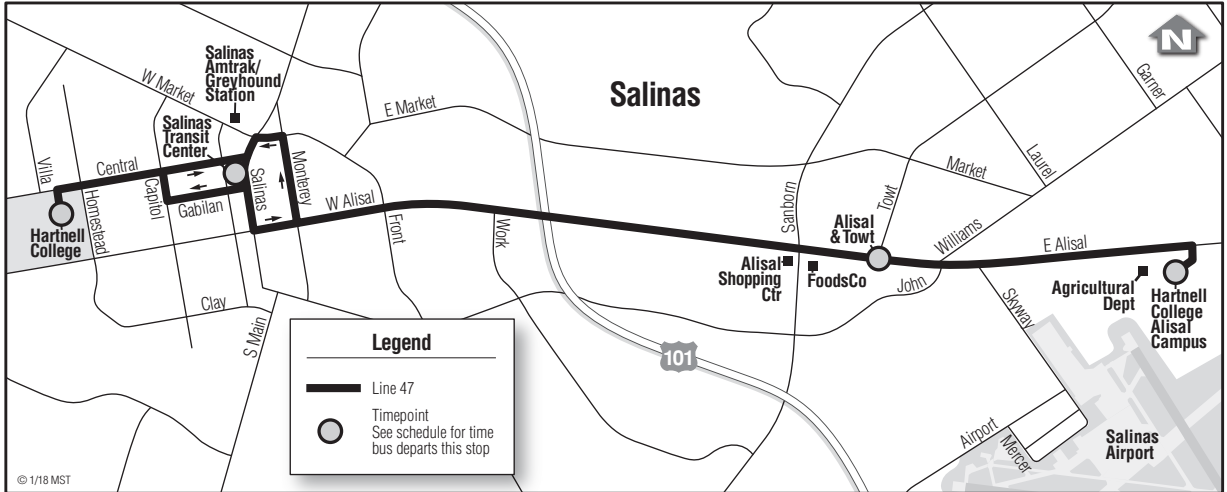

47 Hartnell–Alisal Campus

Primary / Discount
Primaria / Descuento
\$2.50 / \$1.25

Operates August 13, 2018 – May 24, 2019

47 Alisas Campus

Weekdays*/Días de la semana*

Notes	Hartnell College Circle	Salinas Transit Center	Alisal & Towt	Hartnell College Alisal Campus
	○	○	○	○
	7:00	7:05	7:17	7:23
	8:00	8:05	8:17	8:23
	9:00	9:05	9:17	9:23
	10:00	10:05	10:17	10:23
	11:00	11:05	11:17	11:23
	12:00	12:05	12:17	12:23
	1:00	1:05	1:17	1:23
	2:00	2:05	2:17	2:23
	3:00	3:05	3:17	3:23
	4:00	4:05	4:17	4:23
	5:00	5:05	5:17	5:23
	6:00	6:05	6:17	6:23

47 Hartnell

Weekdays*/Días de la semana*

Notes	Hartnell College Alisal Campus	Alisal & Towt	Salinas Transit Center	Hartnell College Circle
	○	○	○	○
	7:30	7:35	7:49	7:54
	8:30	8:35	8:49	8:54
	9:30	9:35	9:49	9:54
	10:30	10:35	10:49	10:54
	11:30	11:35	11:49	11:54
	12:30	12:35	12:49	12:54
	1:30	1:35	1:49	1:54
	2:30	2:35	2:49	2:54
	3:30	3:35	3:49	3:54
	4:30	4:35	4:49	4:54
	5:30	5:35	5:49	5:54
	6:30	6:35	6:49	6:54

Students boarding at Alisal (East) Campus in Salinas and other Hartnell College campus locations ride **free** with a valid Hartnell College photo student ID. Upon boarding, a special transfer will be issued allowing students to complete a one-way trip on any MST service.