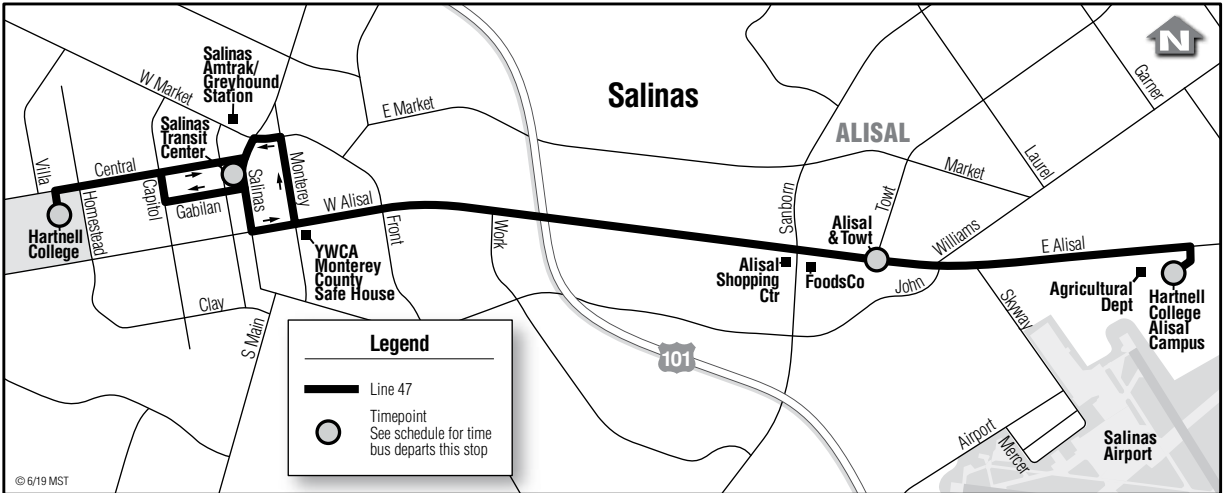

47 Hartnell–Alisal Campus

Primary / Discount
Primaria / Descuento
\$2.50 / \$1.25

Line 47 does not operate when classes are not in session.
Visit the academic calendar at www.hartnell.edu for more information.

47 Alisal Campus

Weekdays*/Días de la semana*

| Notes | Hartnell College Circle | Salinas Transit Center | Alisal & Towt | Hartnell College Alisal Campus |
|-------|-------------------------|------------------------|---------------|--------------------------------|
| | ● | ● | ● | ● |
| | 7:00 | 7:05 | 7:17 | 7:23 |
| | 8:00 | 8:05 | 8:17 | 8:23 |
| | 9:00 | 9:05 | 9:17 | 9:23 |
| | 10:00 | 10:05 | 10:17 | 10:23 |
| | 11:00 | 11:05 | 11:17 | 11:23 |
| | 12:00 | 12:05 | 12:17 | 12:23 |
| | 1:00 | 1:05 | 1:17 | 1:23 |
| | 2:00 | 2:05 | 2:17 | 2:23 |
| | 3:00 | 3:05 | 3:17 | 3:23 |
| | 4:00 | 4:05 | 4:17 | 4:23 |
| | 5:00 | 5:05 | 5:17 | 5:23 |
| | 6:00 | 6:05 | 6:17 | 6:23 |

47 Hartnell

Weekdays*/Días de la semana*

| Notes | Hartnell College Alisal Campus | Alisal & Towt | Salinas Transit Center | Hartnell College Circle |
|-------|--------------------------------|---------------|------------------------|-------------------------|
| | ● | ● | ● | ● |
| | 7:30 | 7:35 | 7:49 | 7:54 |
| | 8:30 | 8:35 | 8:49 | 8:54 |
| | 9:30 | 9:35 | 9:49 | 9:54 |
| | 10:30 | 10:35 | 10:49 | 10:54 |
| | 11:30 | 11:35 | 11:49 | 11:54 |
| | 12:30 | 12:35 | 12:49 | 12:54 |
| | 1:30 | 1:35 | 1:49 | 1:54 |
| | 2:30 | 2:35 | 2:49 | 2:54 |
| | 3:30 | 3:35 | 3:49 | 3:54 |
| | 4:30 | 4:35 | 4:49 | 4:54 |
| | 5:30 | 5:35 | 5:49 | 5:54 |
| | 6:30 | 6:35 | 6:49 | 6:54 |

Notes: Light Type = AM **Bold Type = PM**
*No service: Labor Day (Sept 6), Veteran's Day (Nov 11), Thanksgiving Holiday (Nov 25-27), Class Break (Dec 18-Jan 23)
Students ride **free** with a valid Hartnell College photo student ID.