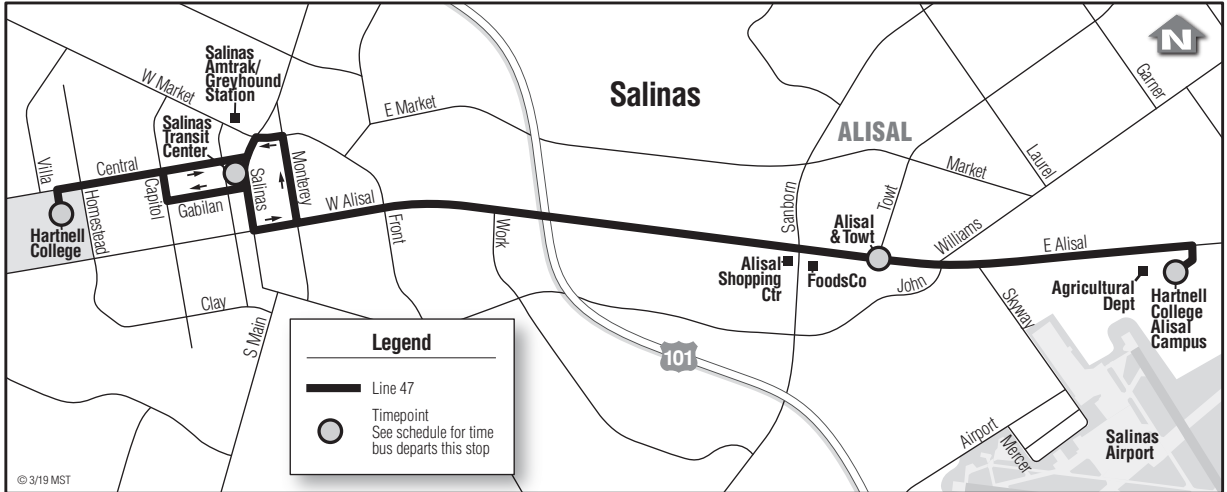

47 Hartnell–Alisal Campus

Primary / Discount
Primaria / Descuento
\$2.50 / \$1.25

Operates August 13, 2018 – May 24, 2019

47 Alisal Campus

Weekdays*/Días de la semana*

Notes	Hartnell College Circle	Salinas Transit Center	Alisal & Towt	Hartnell College Alisal Campus
	○	○	○	○
	7:00	7:05	7:17	7:23
	8:00	8:05	8:17	8:23
	9:00	9:05	9:17	9:23
	10:00	10:05	10:17	10:23
	11:00	11:05	11:17	11:23
	12:00	12:05	12:17	12:23
	1:00	1:05	1:17	1:23
	2:00	2:05	2:17	2:23
	3:00	3:05	3:17	3:23
	4:00	4:05	4:17	4:23
	5:00	5:05	5:17	5:23
	6:00	6:05	6:17	6:23

47 Hartnell

Weekdays*/Días de la semana*

Notes	Hartnell College Alisal Campus	Alisal & Towt	Salinas Transit Center	Hartnell College Circle
	○	○	○	○
	7:30	7:35	7:49	7:54
	8:30	8:35	8:49	8:54
	9:30	9:35	9:49	9:54
	10:30	10:35	10:49	10:54
	11:30	11:35	11:49	11:54
	12:30	12:35	12:49	12:54
	1:30	1:35	1:49	1:54
	2:30	2:35	2:49	2:54
	3:30	3:35	3:49	3:54
	4:30	4:35	4:49	4:54
	5:30	5:35	5:49	5:54
	6:30	6:35	6:49	6:54

Students boarding at Alisal (East) Campus in Salinas and other Hartnell College campus locations ride **free** with a valid Hartnell College photo student ID. Upon boarding, a special transfer will be issued allowing students to complete a one-way trip on any MST service.