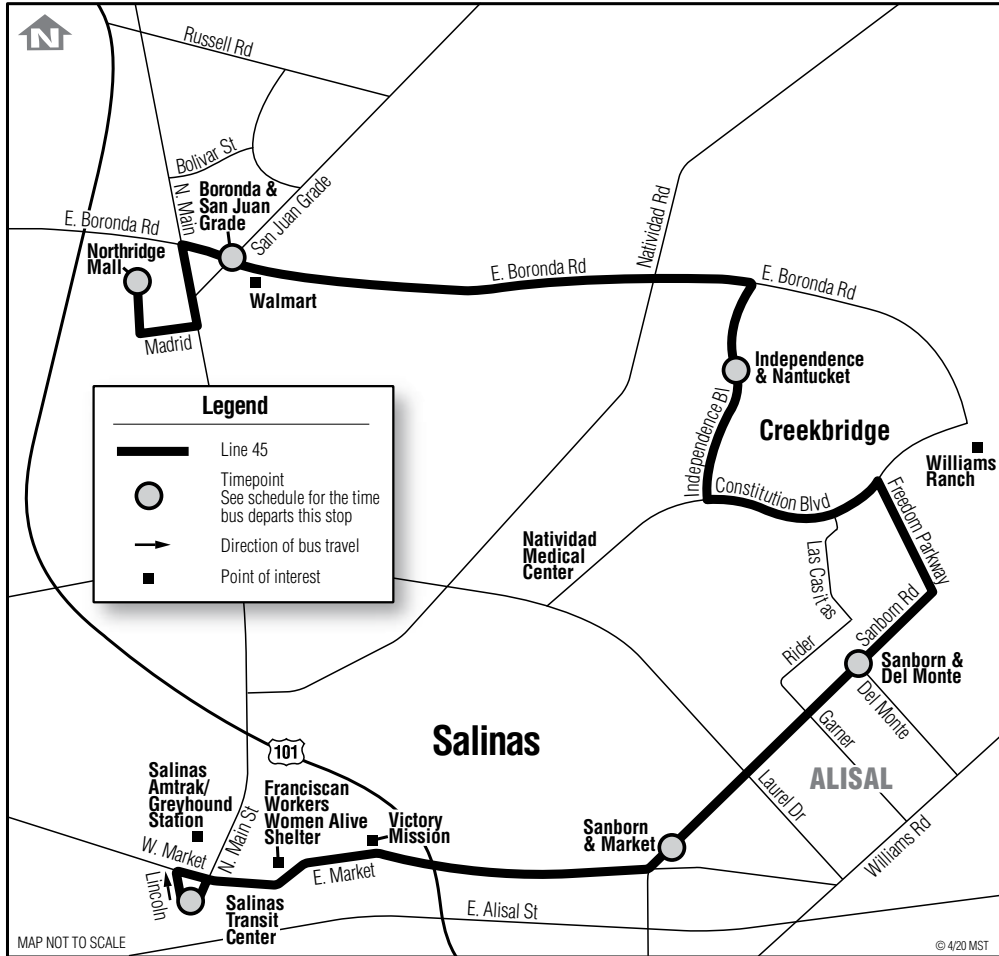

# 45 Northridge–Salinas

via East Market

Primary / Discount  
Primaria / Descuento  
**\$2.50 / \$1.25**

# 45 Northridge <sup>via</sup> E. Market

Daily\*/Diario\*

Notes	Salinas Transit Center	Sanborn & Market	Sanborn & Del Monte	Independence & Nantucket	Boronda & San Juan Grade	Northridge Mall
	○	○	○	○	○	○
A	--	--	--	--	--	--
B	7:05	7:14	7:19	7:28	7:36	7:44
	8:20	8:29	8:34	8:43	8:51	8:59
	9:35	9:44	9:49	9:58	10:06	10:14
	10:50	10:59	11:04	11:13	11:21	11:29
	<b>12:05</b>	<b>12:14</b>	<b>12:19</b>	<b>12:28</b>	<b>12:36</b>	<b>12:44</b>
	<b>1:20</b>	<b>1:29</b>	<b>1:34</b>	<b>1:43</b>	<b>1:51</b>	<b>1:59</b>
	<b>2:35</b>	<b>2:44</b>	<b>2:49</b>	<b>2:58</b>	<b>3:06</b>	<b>3:14</b>
	<b>3:50</b>	<b>3:59</b>	<b>4:04</b>	<b>4:13</b>	<b>4:21</b>	<b>4:29</b>
	<b>5:05</b>	<b>5:14</b>	<b>5:19</b>	<b>5:28</b>	<b>5:36</b>	<b>5:44</b>
A	<b>6:25</b>	<b>6:33</b>	<b>6:37</b>	<b>6:46</b>	<b>6:53</b>	<b>7:00</b>

# 45 Salinas via E. Market

Daily\*/Diario\*

Notes	Northridge Mall	Boronda & San Juan Grade	Independence & Nantucket	Sanborn & Del Monte	Sanborn & Market	Salinas Transit Center
	○	○	○	○	○	○
A	7:00	7:06	7:14	7:23	7:28	7:37
B	8:15	8:22	8:30	8:39	8:44	8:53
	9:30	9:37	9:45	9:54	9:59	10:08
	10:45	10:52	11:00	11:09	11:14	11:23
	<b>12:00</b>	<b>12:07</b>	<b>12:15</b>	<b>12:24</b>	<b>12:29</b>	<b>12:38</b>
	<b>1:15</b>	<b>1:22</b>	<b>1:30</b>	<b>1:39</b>	<b>1:44</b>	<b>1:53</b>
	<b>2:30</b>	<b>2:37</b>	<b>2:45</b>	<b>2:54</b>	<b>2:59</b>	<b>3:08</b>
	<b>3:45</b>	<b>3:52</b>	<b>4:00</b>	<b>4:09</b>	<b>4:14</b>	<b>4:23</b>
	<b>5:00</b>	<b>5:07</b>	<b>5:15</b>	<b>5:24</b>	<b>5:29</b>	<b>5:38</b>
A	<b>6:15</b>	<b>6:22</b>	<b>6:30</b>	<b>6:39</b>	<b>6:44</b>	<b>6:53</b>

Light Type = AM **Light Type = PM**

Notes:

A Weekdays only

B Monday through Saturday

\* Line 45 does not operate Thanksgiving, Christmas, or New Year's Day.