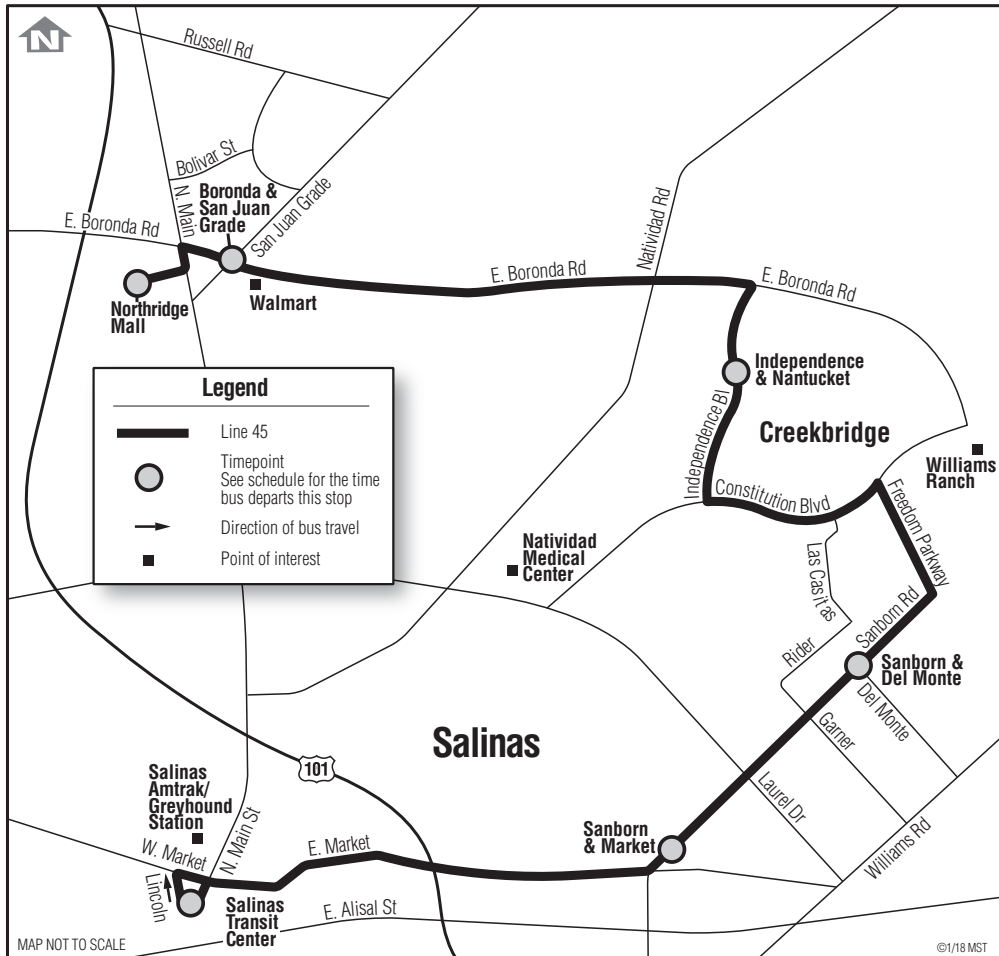

45 Northridge–Salinas

via East Market

Primary / Discount
Primaria / Descuento
\$2.50 / \$1.25

FREE on Saturdays, Sundays and Holidays / GRATIS en sábados, domingos y días festivos

45 Northridge ^{via} E. Market

Daily*/Diario*

Notes	Salinas Transit Center	Sanborn & Market	Sanborn & Del Monte	Independence & Nantucket	Boronda & San Juan Grade	Northridge Mall
	○	○	○	○	○	○
A	--	--	--	--	--	--
B	7:05	7:14	7:19	7:28	7:38	7:42
	8:20	8:29	8:34	8:43	8:53	8:57
	9:35	9:44	9:49	9:58	10:08	10:12
	10:50	10:59	11:04	11:13	11:23	11:27
	12:05	12:14	12:19	12:28	12:38	12:42
	1:20	1:29	1:34	1:43	1:53	1:57
	2:35	2:44	2:49	2:58	3:08	3:12
	3:50	3:59	4:04	4:13	4:23	4:27
	5:05	5:14	5:19	5:28	5:38	5:42
B	6:25	6:33	6:37	6:46	6:53	6:57

45 Salinas via E. Market

Daily*/Diario*

Notes	Northridge Mall	Boronda & San Juan Grade	Independence & Nantucket	Sanborn & Del Monte	Sanborn & Market	Salinas Transit Center
	○	○	○	○	○	○
A	7:00	7:04	7:12	7:21	7:26	7:35
B	8:15	8:19	8:29	8:38	8:43	8:52
	9:30	9:34	9:44	9:53	9:58	10:07
	10:45	10:49	10:59	11:08	11:13	11:22
	12:00	12:04	12:14	12:23	12:28	12:37
	1:15	1:19	1:29	1:38	1:43	1:52
	2:30	2:34	2:44	2:53	2:58	3:07
	3:45	3:49	3:59	4:08	4:13	4:22
	5:00	5:04	5:14	5:23	5:28	5:37
A	6:15	6:19	6:29	6:38	6:43	6:52

Light Type = AM **Bold Type = PM**

Notes:

A Weekdays only

B Monday through Saturday

* Line 45 does not operate Thanksgiving, Christmas, or New Year's Day.