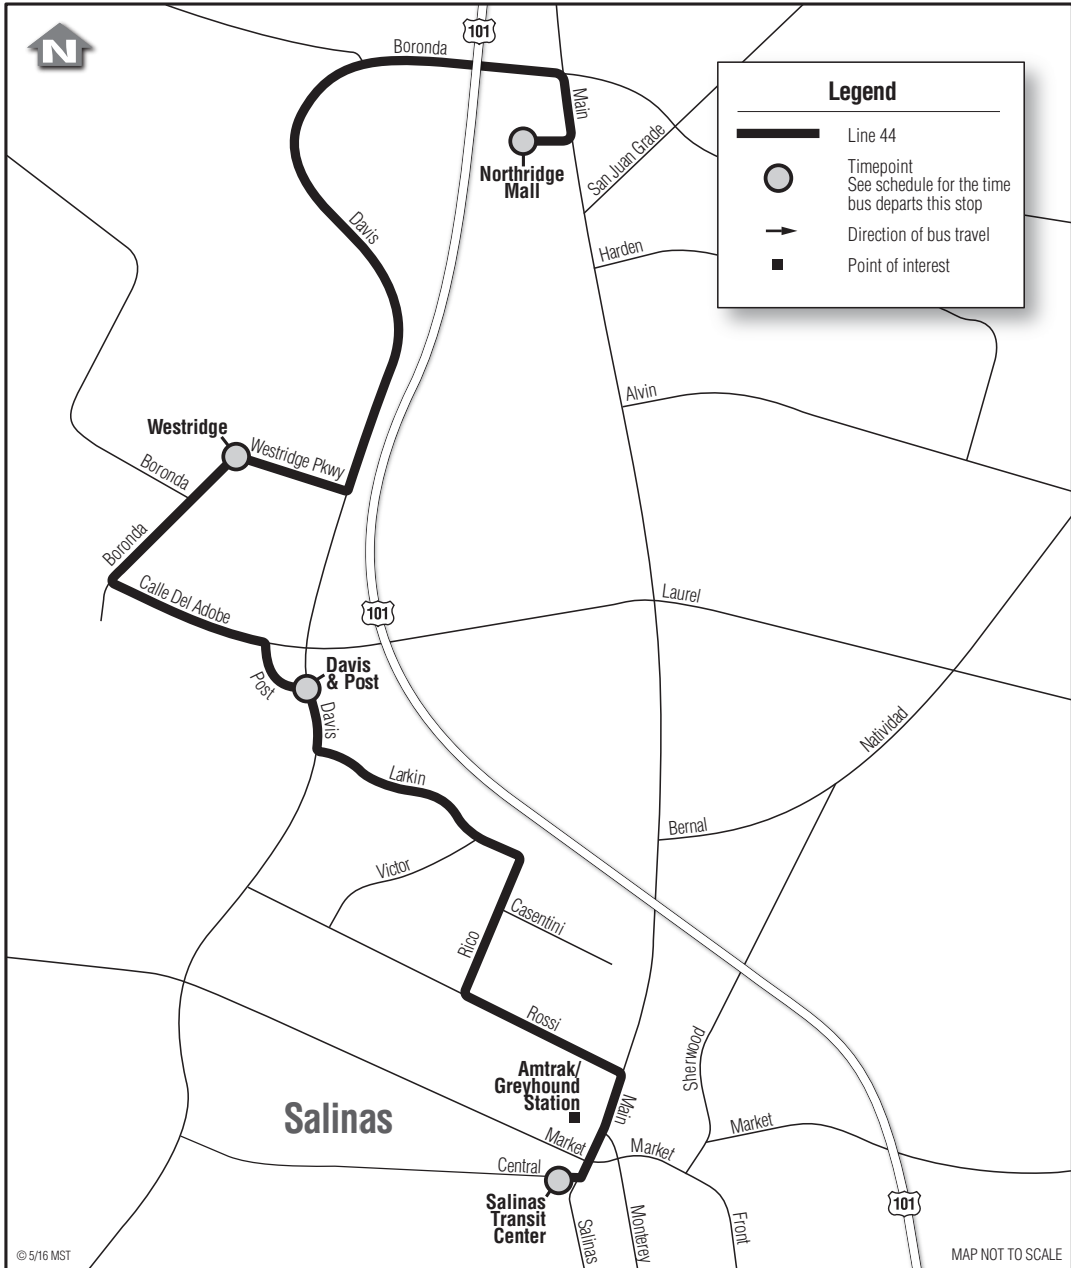

44 Northridge–Salinas

via Westridge

Primary / Discount
 Primaria / Descuento
\$2.50 / \$1.25

44 Northridge via Westridge

Daily*

Notes	Salinas Transit Center	Post & Davis	Westridge	Northridge Mall
	○	○	○	○
B	--	--	--	--
	7:45	7:56	8:01	8:10
	9:00	9:11	9:16	9:25
	10:15	10:26	10:31	10:40
	11:30	11:41	11:46	11:55
	12:45	12:56	1:01	1:10
	2:00	2:11	2:16	2:25
	3:15	3:26	3:31	3:40
	4:30	4:41	4:46	4:55
	5:45	5:56	6:01	6:10

44 Salinas via Westridge

Daily*

Notes	Northridge Mall	Westridge	Davis & Post	Salinas Transit Center
	○	○	○	○
A	6:35	6:43	6:48	6:58
B	7:50	7:59	8:04	8:15
	9:05	9:14	9:19	9:30
	10:20	10:29	10:34	10:45
	11:35	11:44	11:49	12:00
	12:50	12:59	1:04	1:15
	2:05	2:14	2:19	2:30
	3:20	3:29	3:34	3:45
	4:35	4:44	4:49	5:00
	5:50	5:59	6:04	6:15

Notes:

A Weekdays only.

B Monday through Saturday

* Line 44 does not operate on Thanksgiving, Christmas, or New Year's Day.

Light Type = AM **Light Type = PM**

TRANSIT TIP

Additional service from Victor Street to the Salinas Transit Center is available by boarding trips leaving the Salinas bus yard. Fares will vary depending on the line. You will be required to pay the posted fare. Return service is available by boarding trips leaving the Salinas Transit Center.