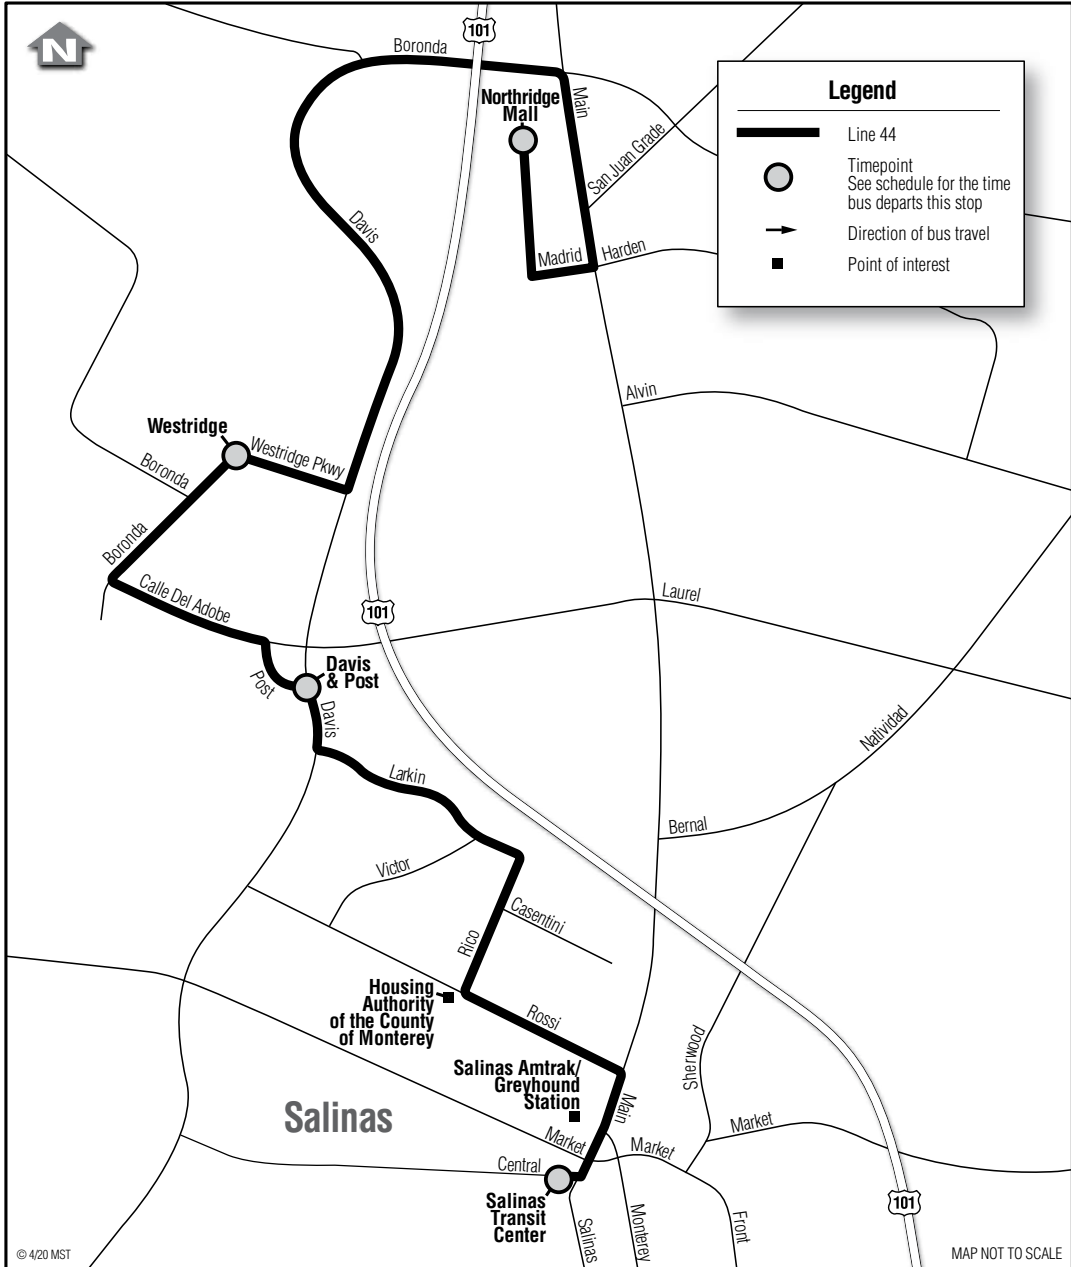

44 Northridge–Salinas via Westridge

Primary / Discount
Primaria / Descuento
\$2.50 / \$1.25

44 Northridge via Westridge

Daily*/Diario*

| Notes | Salinas Transit Center | Post & Davis | Westridge | Northridge Mall |
|-------|------------------------|--------------|-------------|-----------------|
| | ○ | ○ | ○ | ○ |
| B | -- | -- | -- | -- |
| | 7:45 | 7:56 | 8:01 | 8:12 |
| | 9:00 | 9:11 | 9:16 | 9:27 |
| | 10:15 | 10:26 | 10:31 | 10:42 |
| | 11:30 | 11:41 | 11:46 | 11:57 |
| | 12:45 | 12:56 | 1:01 | 1:12 |
| | 2:00 | 2:11 | 2:16 | 2:27 |
| | 3:15 | 3:26 | 3:31 | 3:42 |
| | 4:30 | 4:41 | 4:46 | 4:57 |
| | 5:45 | 5:56 | 6:01 | 6:12 |

44 Salinas via Westridge

Daily*/Diario*

| Notes | Northridge Mall | Westridge | Davis & Post | Salinas Transit Center |
|-------|-----------------|-------------|--------------|------------------------|
| | ○ | ○ | ○ | ○ |
| A | 6:35 | 6:44 | 6:48 | 6:58 |
| B | 7:50 | 8:01 | 8:05 | 8:15 |
| | 9:05 | 9:16 | 9:20 | 9:30 |
| | 10:20 | 10:31 | 10:35 | 10:45 |
| | 11:35 | 11:46 | 11:50 | 12:00 |
| | 12:50 | 1:01 | 1:05 | 1:15 |
| | 2:05 | 2:16 | 2:20 | 2:30 |
| | 3:20 | 3:31 | 3:35 | 3:45 |
| | 4:35 | 4:46 | 4:50 | 5:00 |
| | 5:50 | 6:01 | 6:05 | 6:15 |

Notes:

A Weekdays only.

B Monday through Saturday

* Line 44 does not operate on Thanksgiving, Christmas, or New Year's Day.

Light Type = AM **Light Type = PM**

TRANSIT TIP

Additional service from Victor Street to the Salinas Transit Center is available by boarding trips leaving the Salinas bus yard. Fares will vary depending on the line. You will be required to pay the posted fare. Return service is available by boarding trips leaving the Salinas Transit Center.