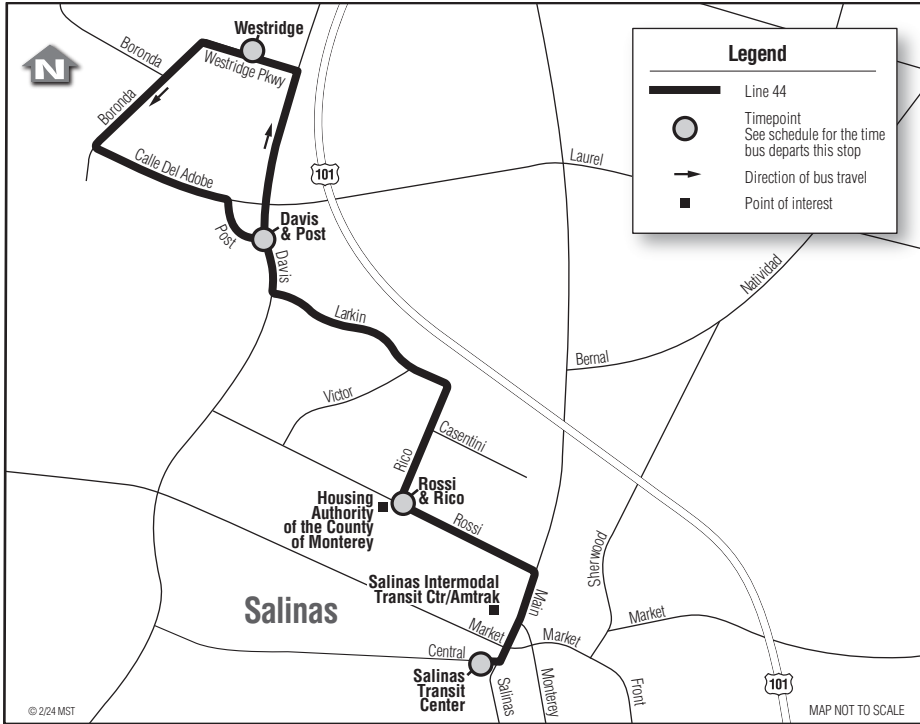

44 Westridge—Salinas

Regular / Discount
Regular / Descuento
\$2 / \$1

44 Westridge

Daily*/Diario*

Notes	Salinas Transit Center	Rossi & Rico	Westridge
A	7:00	7:05	7:12
	7:30	7:35	7:42
	8:00	8:05	8:12
	8:30	8:35	8:42
	9:00	9:05	9:12
	9:30	9:35	9:42
	10:00	10:05	10:12
	10:30	10:35	10:42
	11:00	11:05	11:12
	11:30	11:35	11:42
	12:00	12:05	12:12
	12:30	12:35	12:42
	1:00	1:05	1:12
	1:30	1:35	1:42
	2:00	2:05	2:12
	2:30	2:35	2:42
	3:00	3:05	3:12
	3:30	3:35	3:42
	4:00	4:05	4:12
	4:30	4:35	4:42
	5:00	5:05	5:12
	5:30	5:35	5:42
	6:00	6:05	6:12
	6:30	6:35	6:42

44 Salinas

Daily*/Diario*

Notes	Westridge	Davis & Post	Salinas Transit Center
A	6:43	6:46	6:55
	7:13	7:16	7:25
	7:43	7:46	7:55
	8:13	8:16	8:25
	8:43	8:46	8:55
	9:13	9:16	9:25
	9:43	9:46	9:55
	10:13	10:16	10:25
	10:43	10:46	10:55
	11:13	11:16	11:25
	11:43	11:46	11:55
	12:13	12:16	12:25
	12:43	12:46	12:55
	1:13	1:16	1:25
	1:43	1:46	1:55
	2:13	2:16	2:25
	2:43	2:46	2:55
	3:13	3:16	3:25
	3:43	3:46	3:55
	4:13	4:16	4:25
	4:43	4:46	4:55
	5:13	5:16	5:25
	5:43	5:46	5:55
	6:13	6:16	6:25

Notes:

A Weekdays only

* Line 44 does not operate on Thanksgiving, Christmas Day or New Year's Day.

Light Type = AM **Bold Type = PM**