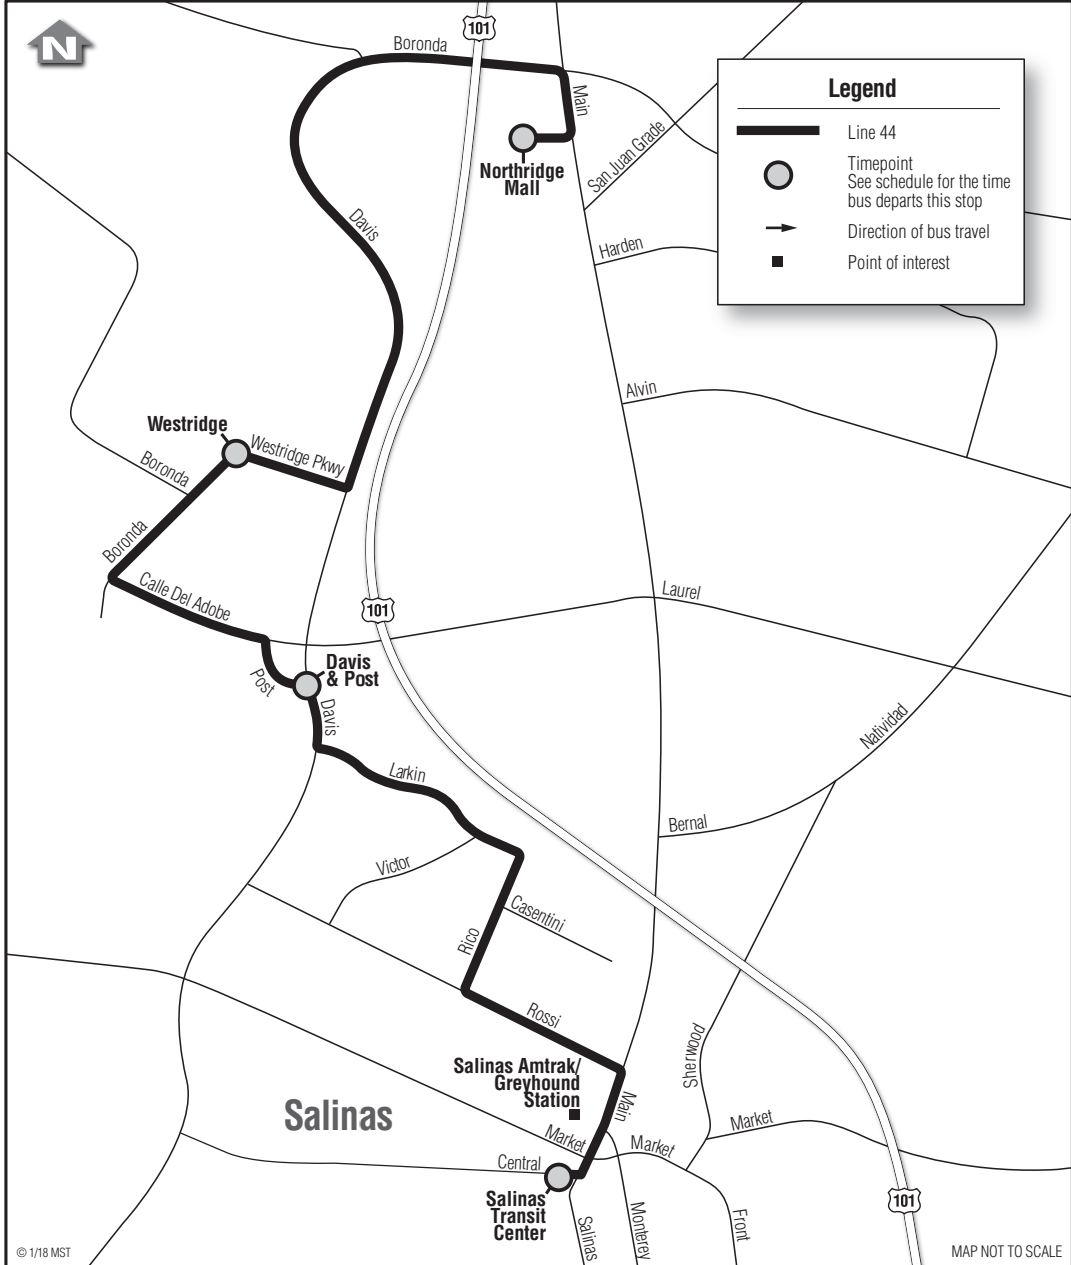

44 Northridge–Salinas via Westridge

Primary / Discount
Primaria / Descuento

\$2.50 / \$1.25

FREE on Saturdays, Sundays and Holidays / GRATIS en sábados, domingos y días festivos

FREE on Saturdays, Sundays and Holidays / GRATIS en sábados, domingos y días festivos

| 44 Northridge ^{via} Westridge | | | | |
|--|------------------------|--------------|-------------|-----------------|
| Daily*/Diario* | | | | |
| Notes | Salinas Transit Center | Post & Davis | Westridge | Northridge Mall |
| | ● | ● | ● | ● |
| B | -- | -- | -- | -- |
| | 7:45 | 7:56 | 8:01 | 8:10 |
| | 9:00 | 9:11 | 9:16 | 9:25 |
| | 10:15 | 10:26 | 10:31 | 10:40 |
| | 11:30 | 11:41 | 11:46 | 11:55 |
| | 12:45 | 12:56 | 1:01 | 1:10 |
| | 2:00 | 2:11 | 2:16 | 2:25 |
| | 3:15 | 3:26 | 3:31 | 3:40 |
| | 4:30 | 4:41 | 4:46 | 4:55 |
| | 5:45 | 5:56 | 6:01 | 6:10 |

| 44 Salinas ^{via} Westridge | | | | |
|-------------------------------------|-----------------|--------------|--------------|------------------------|
| Daily*/Diario* | | | | |
| Notes | Northridge Mall | Westridge | Davis & Post | Salinas Transit Center |
| | ● | ● | ● | ● |
| A | 6:35 | 6:43 | 6:48 | 6:58 |
| B | 7:50 | 7:59 | 8:04 | 8:15 |
| | 9:05 | 9:14 | 9:19 | 9:30 |
| | 10:20 | 10:29 | 10:34 | 10:45 |
| | 11:35 | 11:44 | 11:49 | 12:00 |
| | 12:50 | 12:59 | 1:04 | 1:15 |
| | 2:05 | 2:14 | 2:19 | 2:30 |
| | 3:20 | 3:29 | 3:34 | 3:45 |
| | 4:35 | 4:44 | 4:49 | 5:00 |
| | 5:50 | 5:59 | 6:04 | 6:15 |

Notes:

A Weekdays only.

B Monday through Saturday

* Line 44 does not operate on Thanksgiving, Christmas, or New Year's Day.

Light Type = AM **Bold Type = PM**

TRANSIT TIP

Additional service from Victor Street to the Salinas Transit Center is available by boarding trips leaving the Salinas bus yard. Fares will vary depending on the line. You will be required to pay the posted fare. Return service is available by boarding trips leaving the Salinas Transit Center.