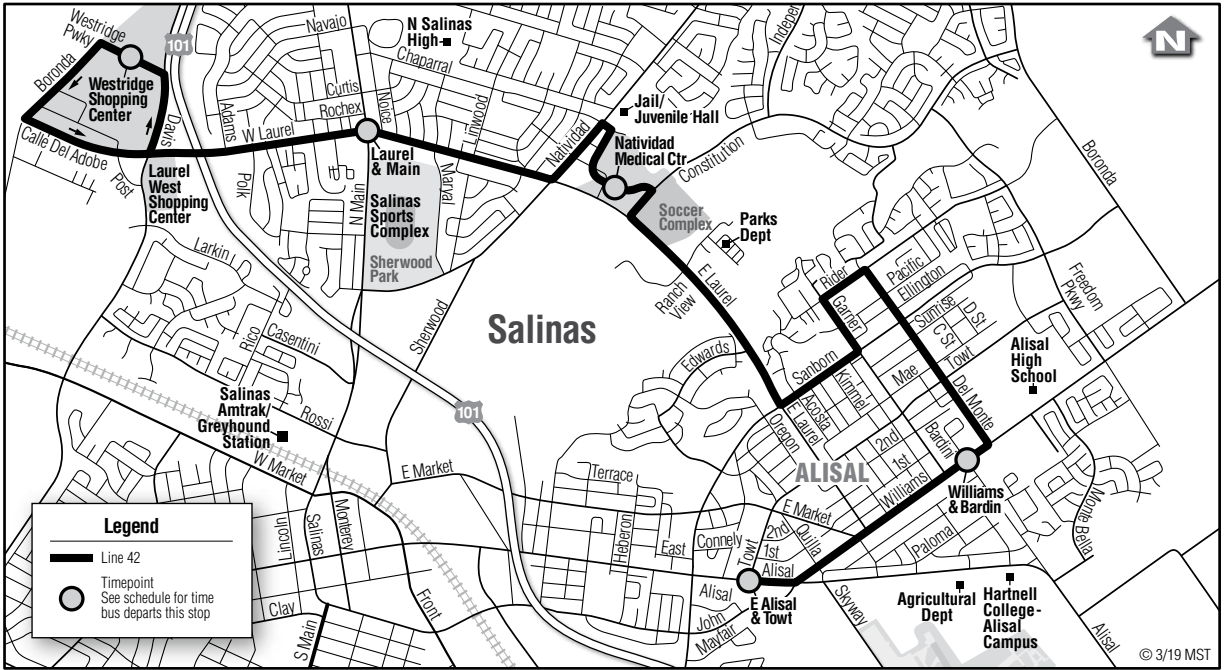

42 Westridge–Alisal

Primary / Discount
Primaria / Descuento
\$2.50 / \$1.25

42 Westridge

Saturdays & Sundays*
Sábados y Domingos*

Notes	E. Alisal & Towt	Williams & Bardin	Natividad Medical Center	Laurel & Main	Westridge Shopping Center
	○	○	○	○	○
	8:50	8:57	9:13	9:18	9:25
	10:20	10:27	10:43	10:48	10:55
	11:50	11:57	12:13	12:18	12:25
	1:20	1:27	1:43	1:48	1:55
	2:50	2:57	3:13	3:18	3:25
	4:20	4:27	4:43	4:48	4:55
	5:50	5:57	6:13	6:13	6:25
	7:20	7:27	7:43	7:48	7:55

42 Alisal

Saturdays & Sundays*
Sábados y Domingos*

Notes	Westridge Shopping Center	Laurel & Main	Natividad Medical Center	Williams & Bardin	E. Alisal & Towt
	○	○	○	○	○
	9:35	9:43	9:50	10:05	10:10
	11:05	11:13	11:20	11:35	11:40
	12:35	12:43	12:50	1:05	1:10
	2:05	2:13	2:20	2:35	2:40
	3:35	3:43	3:50	4:05	4:10
	5:05	5:13	5:20	5:35	5:40
	6:35	6:43	6:50	7:05	7:10
	8:05	8:13	8:20	8:35	8:40

Notes:

* Line 42 does not operate Monday through Friday or on Thanksgiving, Christmas, or New Year's Day.
Free on Saturdays & Sundays / Gratis en sábados y domingos

Light Type = AM **Bold Type = PM**