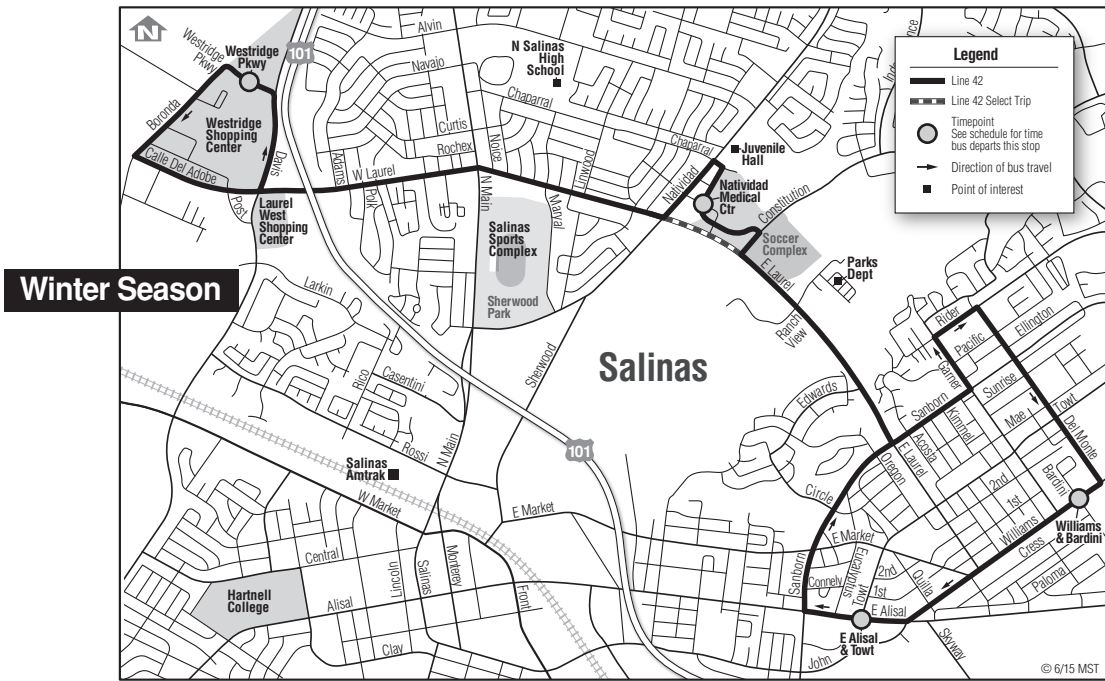

FREE on Saturdays, Sundays and Holidays / GRATIS en sábados, domingos y días festivos

42 Westridge via East Salinas

Fridays, Saturdays & Sundays*

Notes	Spreckels Crossing	E. Alisal & Towt	Williams & Bardin	Natividad Medical Center	Laurel & Main	Westridge Shopping Center
	○	○	○	○	○	○
	--	--	--	--	--	--
A	8:45	9:00	9:04	9:19	9:25	9:32
A	9:45	10:00	10:04	10:19	10:25	10:32
A	10:45	11:00	11:04	11:19	11:25	11:32
A	11:45	12:00	12:04	12:19	12:25	12:32
A	12:45	1:00	1:04	1:19	1:25	1:32
A	1:45	2:00	2:04	2:19	2:25	2:32
A	2:45	3:00	3:04	3:19	3:25	3:32
	3:45	4:00	4:04	4:19	4:25	4:32
	4:45	5:00	5:04	5:19	5:25	5:32
	5:45	6:00	6:04	6:19	6:25	6:32
	6:45	7:00	7:04	7:19	7:25	7:32
	7:45	7:57	8:01	8:15	8:19	8:25

42 Spreckels via East Salinas

Fridays, Saturdays & Sundays*

Notes	Westridge Shopping Center	Laurel & Main	Natividad Medical Center	Williams & Bardin	E. Alisal & Towt	Spreckels Crossing
	○	○	○	○	○	○
	--	--	--	--	--	--
A	8:45	8:53	9:00	9:15	9:20	9:37
A	9:45	9:53	10:00	10:15	10:20	10:37
A	10:45	10:53	11:00	11:15	11:20	11:37
A	11:45	11:53	12:00	12:15	12:20	12:37
A	12:45	12:53	1:00	1:15	1:20	1:37
A	1:45	1:53	2:00	2:15	2:20	2:37
A	2:45	2:53	3:00	3:15	3:20	3:37
	3:45	3:53	4:00	4:15	4:20	4:37
	4:45	4:53	5:00	5:15	5:20	5:37
	5:45	5:53	6:00	6:15	6:20	6:37
	6:45	6:53	7:00	7:15	7:20	7:37
	7:45	7:51	7:56	8:10	8:14	8:26
	--	--	--	--	--	--

Notes: A Trip does not operate on Fridays

* Line 42 does not operate Monday through Thursday or on Thanksgiving, Christmas, or New Year's Day.

Free on Saturdays & Sundays / Gratis en sábados y domingos

Light Type = AM **Light Type = PM**