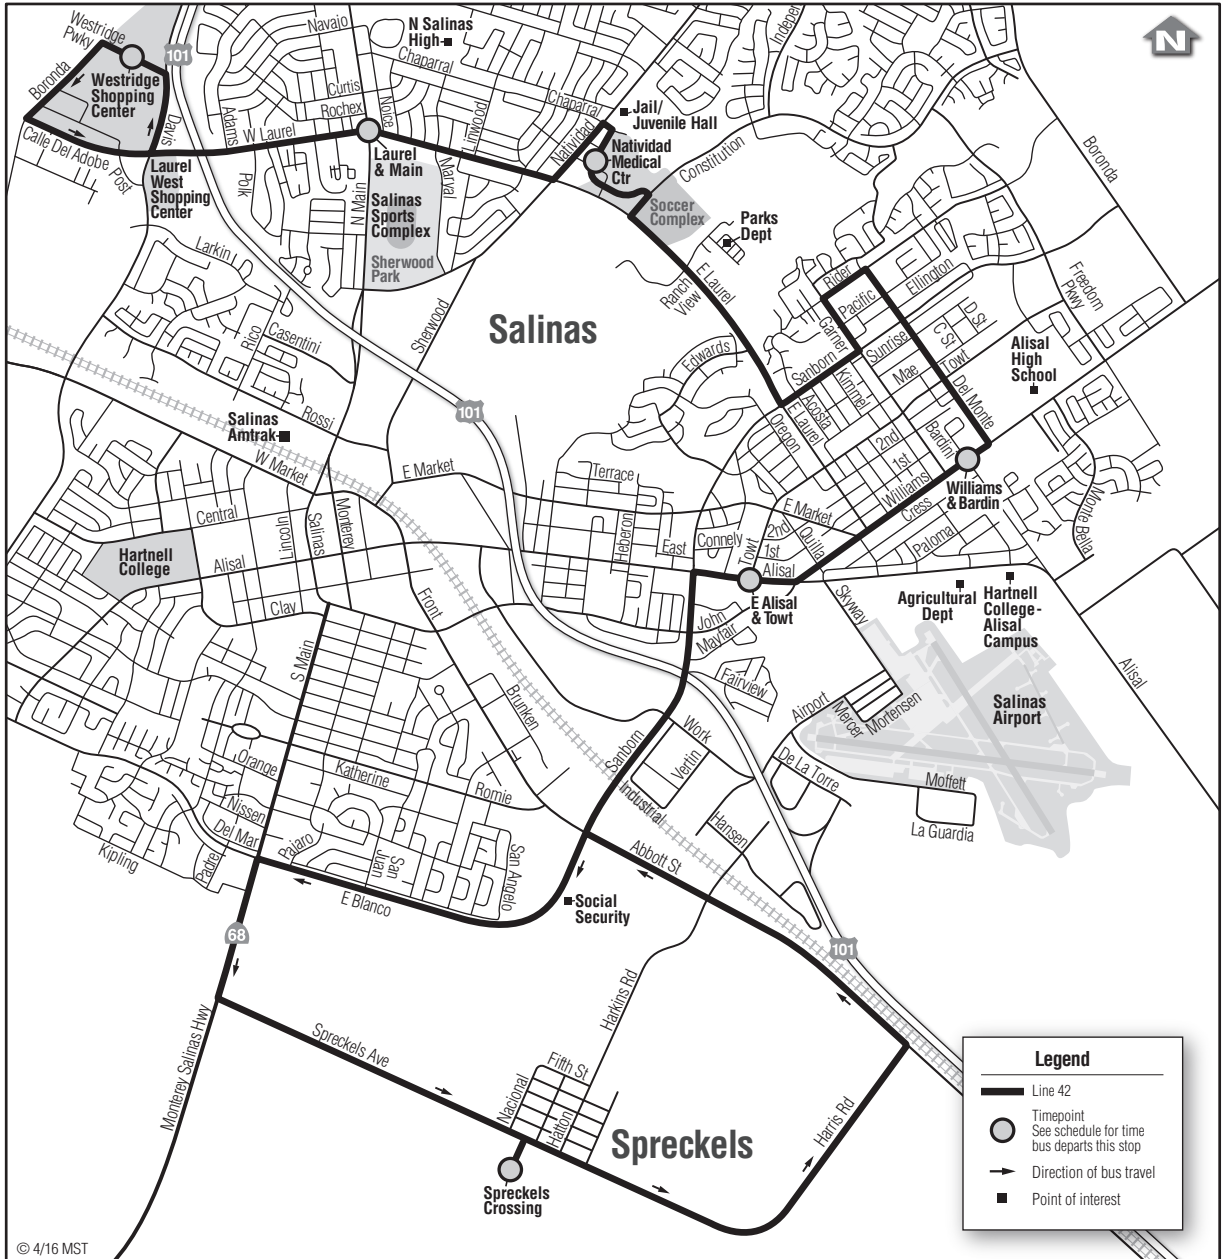

42 Westridge–Spreckels

via East Alisal **H**

Primary / Discount
 Primaria / Descuento
\$2.50 / \$1.25

42 Westridge via East Salinas

Fridays, Saturdays & Sundays*

Notes	Spreckels Crossing	E. Alisal & Towt	Williams & Bardin	Natividad Medical Center	Laurel & Main	Westridge Shopping Center
	●	●	●	●	●	●
	--	--	--	--	--	--
A	8:45	9:00	9:04	9:19	9:25	9:32
A	9:45	10:00	10:04	10:19	10:25	10:32
A	10:45	11:00	11:04	11:19	11:25	11:32
A	11:45	12:00	12:04	12:19	12:25	12:32
A	12:45	1:00	1:04	1:19	1:25	1:32
A	1:45	2:00	2:04	2:19	2:25	2:32
A	2:45	3:00	3:04	3:19	3:25	3:32
	3:45	4:00	4:04	4:19	4:25	4:32
	4:45	5:00	5:04	5:19	5:25	5:32
	5:45	6:00	6:04	6:19	6:25	6:32
	6:45	7:00	7:04	7:19	7:25	7:32
	7:45	7:57	8:01	8:15	8:19	8:25

42 Spreckels via East Salinas

Fridays, Saturdays & Sundays*

Notes	Westridge Shopping Center	Laurel & Main	Natividad Medical Center	Williams & Bardin	E. Alisal & Towt	Spreckels Crossing
	●	●	●	●	●	●
	--	--	--	--	--	--
A	8:45	8:53	9:00	9:15	9:20	9:37
A	9:45	9:53	10:00	10:15	10:20	10:37
A	10:45	10:53	11:00	11:15	11:20	11:37
A	11:45	11:53	12:00	12:15	12:20	12:37
A	12:45	12:53	1:00	1:15	1:20	1:37
A	1:45	1:53	2:00	2:15	2:20	2:37
A	2:45	2:53	3:00	3:15	3:20	3:37
	3:45	3:53	4:00	4:15	4:20	4:37
	4:45	4:53	5:00	5:15	5:20	5:37
	5:45	5:53	6:00	6:15	6:20	6:37
	6:45	6:53	7:00	7:15	7:20	7:37
	7:45	7:51	7:56	8:10	8:14	8:26
	--	--	--	--	--	--

Notes:

A Trip does not operate on Fridays

* Line 42 does not operate Monday through Thursday or on Thanksgiving, Christmas, or New Year's Day.

Light Type = AM **Light Type = PM**