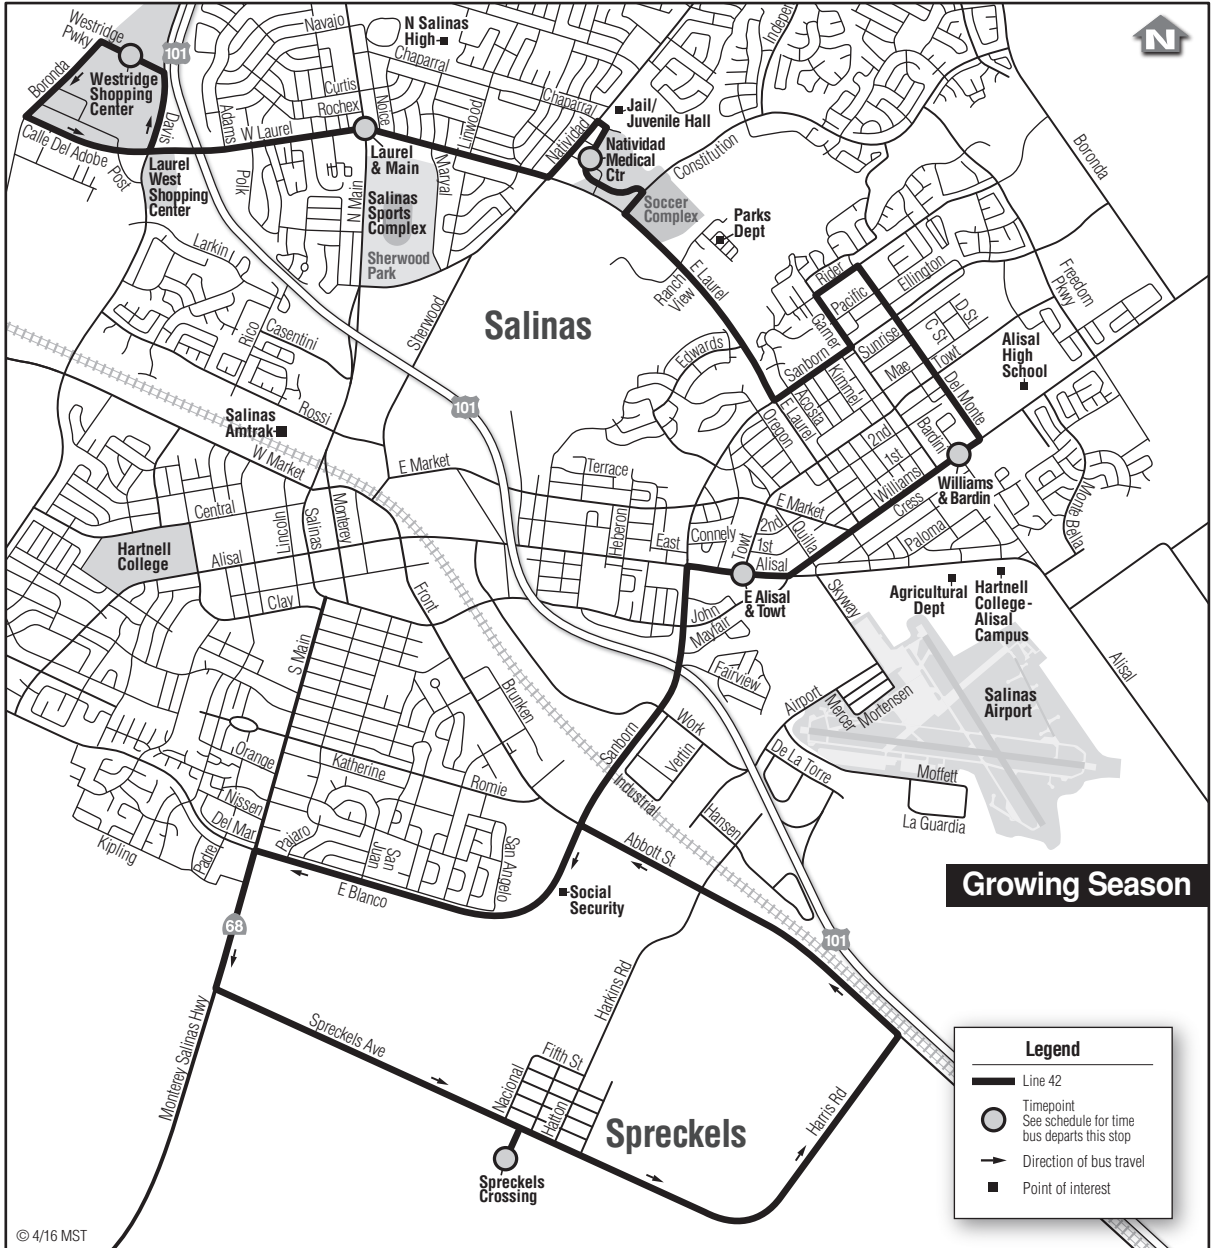

42 Westridge–Spreckels

via East Alisal **H**

Primary / Discount
Primaria / Descuento

\$2.50 / \$1.25

FREE on Saturdays, Sundays and Holidays / GRATIS en sábados, domingos y días festivos

Refer to www.mst.org for current schedule

42 Westridge via East Salinas

Fridays, Saturdays & Sundays*

Notes	Spreckels Crossing	E. Alisal & Towt	Williams & Bardin	Natividad Medical Center	Laurel & Main	Westridge Shopping Center
	○	○	○	○	○	○
	--	--	--	--	--	--
A	8:45	9:00	9:04	9:19	9:25	9:32
A	9:45	10:00	10:04	10:19	10:25	10:32
A	10:45	11:00	11:04	11:19	11:25	11:32
A	11:45	12:00	12:04	12:19	12:25	12:32
A	12:45	1:00	1:04	1:19	1:25	1:32
A	1:45	2:00	2:04	2:19	2:25	2:32
A	2:45	3:00	3:04	3:19	3:25	3:32
	3:45	4:00	4:04	4:19	4:25	4:32
	4:45	5:00	5:04	5:19	5:25	5:32
	5:45	6:00	6:04	6:19	6:25	6:32
	6:45	7:00	7:04	7:19	7:25	7:32
	7:45	7:57	8:01	8:15	8:19	8:25

42 Spreckels via East Salinas

Fridays, Saturdays & Sundays*

Notes	Westridge Shopping Center	Laurel & Main	Natividad Medical Center	Williams & Bardin	E. Alisal & Towt	Spreckels Crossing
	○	○	○	○	○	○
	--	--	--	--	--	--
A	8:45	8:53	9:00	9:15	9:20	9:37
A	9:45	9:53	10:00	10:15	10:20	10:37
A	10:45	10:53	11:00	11:15	11:20	11:37
A	11:45	11:53	12:00	12:15	12:20	12:37
A	12:45	12:53	1:00	1:15	1:20	1:37
A	1:45	1:53	2:00	2:15	2:20	2:37
A	2:45	2:53	3:00	3:15	3:20	3:37
	3:45	3:53	4:00	4:15	4:20	4:37
	4:45	4:53	5:00	5:15	5:20	5:37
	5:45	5:53	6:00	6:15	6:20	6:37
	6:45	6:53	7:00	7:15	7:20	7:37
	7:45	7:51	7:56	8:10	8:14	8:26
	--	--	--	--	--	--

Notes: A Trip does not operate on Fridays

* Line 42 does not operate Monday through Thursday or on Thanksgiving, Christmas, or New Year's Day.

Free on Saturdays & Sundays / Gratis en sábados y domingos

Light Type = AM **Light Type = PM**