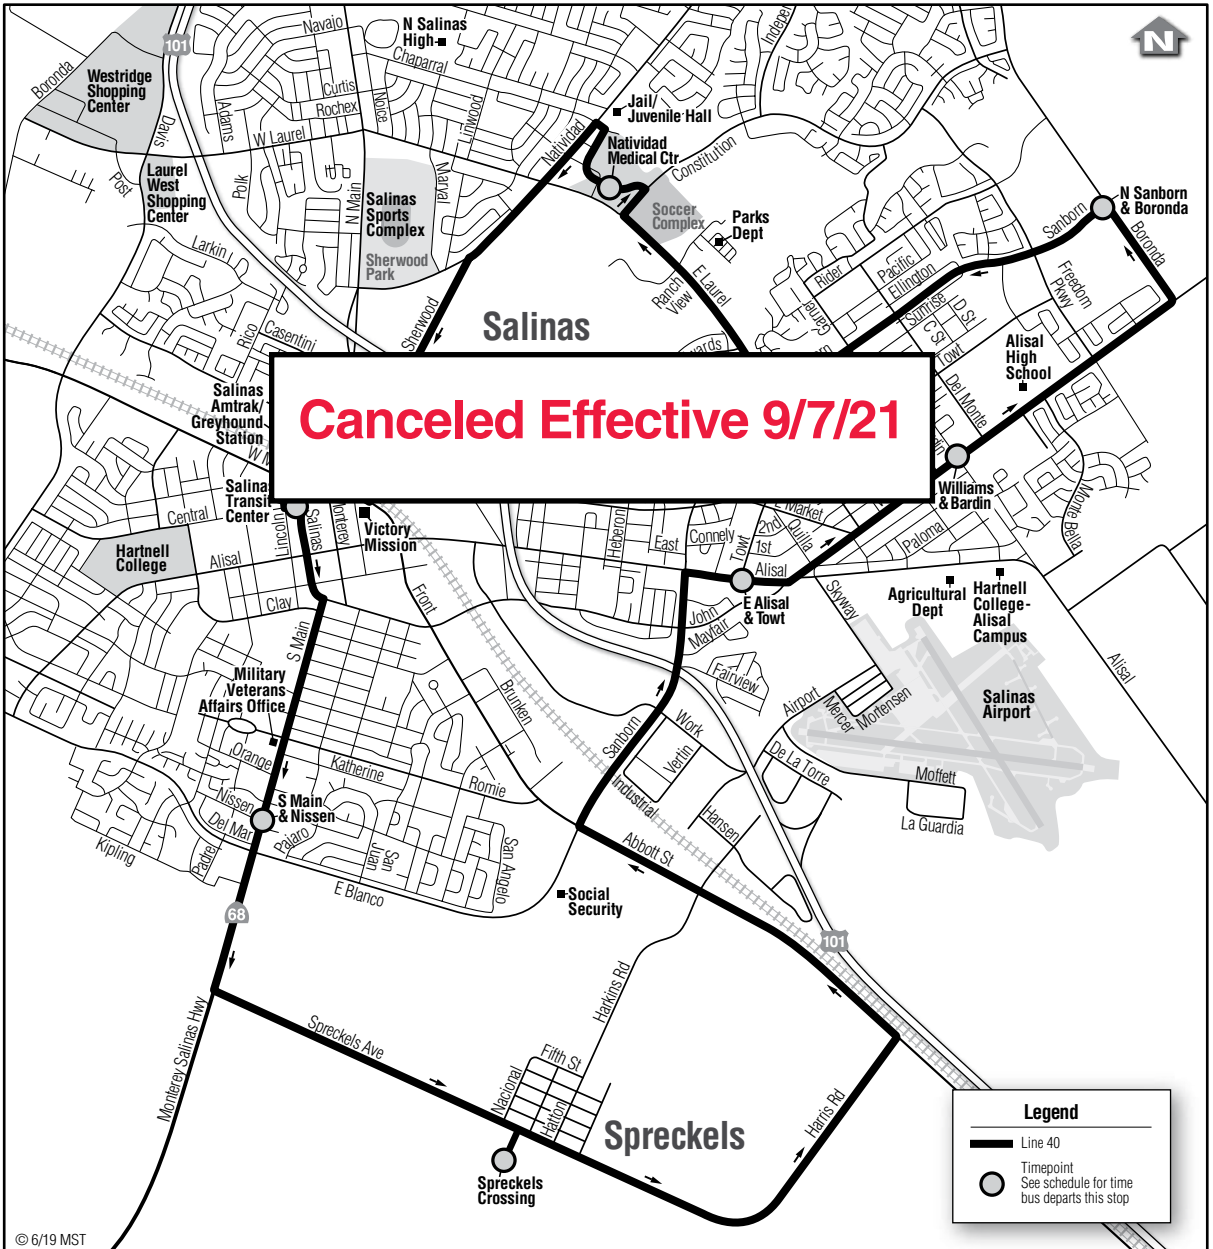

40 Spreckels–Alisal

Primary / Discount
Primaria / Descuento
\$2.50 / \$1.25

40 Alisal

Growing Season
April – October

Sundays only*/ sólo Domingos*

Notes	Spreckels Crossing	E. Alisal & Towt	Williams & Bardin	Sanborn & Boronda
	○	○	○	○
	8:34	8:49	8:54	9:00
	10:04	10:19	10:24	10:30
	11:34	11:49	11:54	12:00
	1:04	1:19	1:24	1:30
	2:34	2:49	2:54	3:00
	4:04	4:19	4:24	4:30
	5:34	5:49	5:54	6:00

40 Spreckels

Growing Season
April – October

Sundays only*/ sólo Domingos*

Notes	Sanborn & Boronda	Natividad Medical Center	Salinas Transit Center	South Main & Nissen	Spreckels Crossing
	○	○	○	○	○
	9:00	9:13	9:40	9:50	9:57
	10:30	10:43	11:10	11:20	11:27
	12:00	12:13	12:40	12:50	12:57
	1:30	1:43	2:10	2:20	2:27
	3:00	3:13	3:40	3:50	3:57
	4:30	4:43	5:10	5:20	5:27
	6:00	6:13	6:40	6:50	6:57

Notes:

Light Type = AM **Light Type = PM**

* Line 40 does not operate Monday through Friday, Saturday, or on Thanksgiving, Christmas, or New Year's Day.

Free on Sundays / Gratis en domingos

Canceled Effective 9/7/21