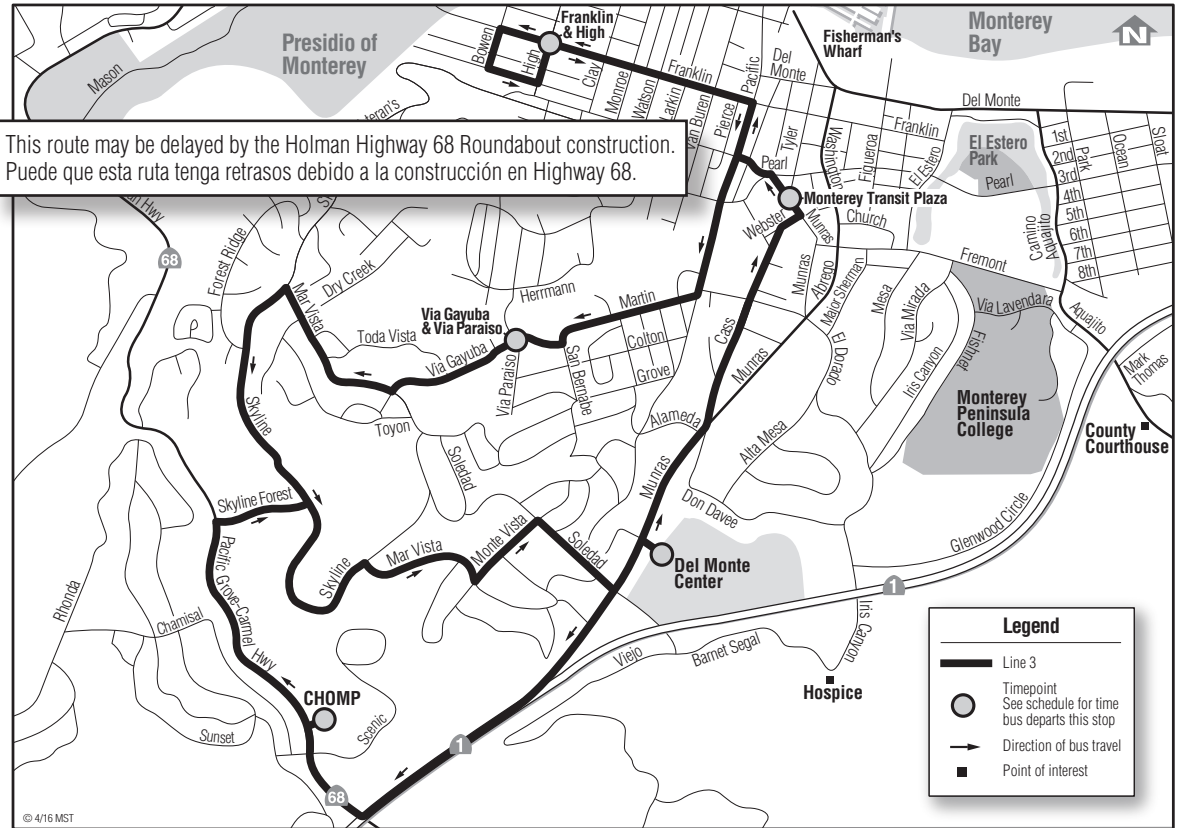

# 3 CHOMP – Monterey

Local / Discount  
Local / Descuento  
**\$1.50 / 75¢**

## 3 CHOMP

Daily\*

Notes	Monterey Transit Plaza	Franklin & High	Via Gayuba & Via Paraiso	CHOMP
A	7:45	--	7:50	8:05
	9:45	9:50	9:57	10:15
	10:45	10:50	10:57	11:15
	<b>1:05</b>	<b>1:10</b>	<b>1:17</b>	<b>1:35</b>
	<b>3:30</b>	<b>3:35</b>	<b>3:42</b>	<b>4:00</b>
	<b>5:50</b>	<b>5:55</b>	<b>6:02</b>	<b>6:20</b>

## 3 Monterey

Daily\*

Notes	CHOMP	Del Monte Center	Monterey Transit Plaza
	8:06	--	8:25
	10:15	10:34	10:39
	11:15	11:34	11:39
	<b>1:35</b>	<b>1:54</b>	<b>1:59</b>
	<b>4:00</b>	<b>4:19</b>	<b>4:24</b>
	<b>6:20</b>	<b>6:39</b>	<b>6:44</b>

Notes: A Operates Monday through Saturday. \* Line 3 does not operate on Thanksgiving, Christmas Day or New Year's Day.