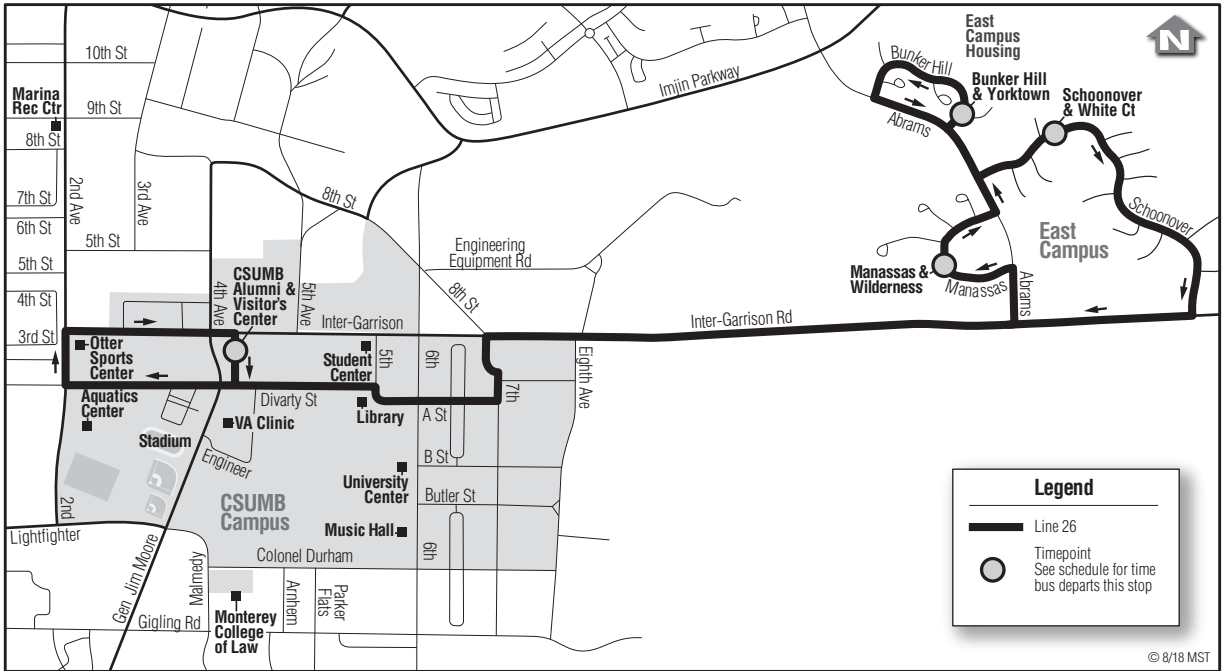

26 CSUMB—East Campus Express

Local / Discount
Local / Descuento
\$1.50 / 75¢

Operates August 27, 2018 – May 17, 2019

26 East Campus Express

Weekdays*/Días de la semana*

Notes	CSUMB Alumni & Visitor's Ctr	Manassas & Wilderness	Bunker Hill & Yorktown
	○	○	○
	--	--	--
	6:37	6:47	6:51
	6:57	7:07	7:11
	7:17	7:27	7:31
	7:37	7:47	7:51
	7:57	8:07	8:11
	8:17	8:27	8:31
	8:37	8:47	8:51
	8:57	9:07	9:11
	9:17	9:27	9:31
	9:37	9:47	9:51

26 CSUMB

Weekdays*/Días de la semana*

Notes	Bunker Hill & Yorktown	Schoonover & White	CSUMB Alumni & Visitor's Ctr
	○	○	○
	6:31	6:35	6:52
	6:51	6:55	7:12
	7:11	7:15	7:32
	7:31	7:35	7:52
	7:51	7:55	8:12
	8:11	8:15	8:32
	8:31	8:35	8:52
	8:51	8:55	9:12
	9:11	9:15	9:32
	9:31	9:35	9:52
	9:51	9:55	10:12

Light Type = AM **Bold Type = PM**

Continued on next page

Operates August 27, 2018 – May 17, 2019

26 East Campus Express			
Weekdays*/Días de la semana*			
Notes	CSUMB Alumni & Visitor's Ctr ○	Manassas & Wilderness ○	Bunker Hill & Yorktown ○
	9:57	10:07	10:11
	10:17	10:27	10:31
	10:37	10:47	10:51
	10:57	11:07	11:11
	11:17	11:27	11:31
	11:37	11:47	11:51
	11:57	12:07	12:11
	12:17	12:27	12:31
	12:37	12:47	12:51
	12:57	1:07	1:11
	1:17	1:27	1:31
	1:37	1:47	1:51
	1:57	2:07	2:11
	2:17	2:27	2:31
	2:37	2:47	2:51
	2:57	3:07	3:11
	3:17	3:27	3:31
	3:37	3:47	3:51
	3:57	4:07	4:11
	4:17	4:27	4:31
	4:37	4:47	4:51
	4:57	5:07	5:11
	5:17	5:27	5:31
	5:37	5:47	5:51
	5:57	6:07	6:11
	6:17	6:27	6:31
	6:37	6:47	6:51
	6:57	7:07	7:11
	7:17	7:27	7:31
	7:37	7:47	7:51
	7:57	8:07	8:11
	8:17	8:27	8:31
	8:37	8:47	8:51
	8:57	9:07	9:11
	9:17	9:27	9:31
	9:37	9:47	9:51
	9:57	10:07	10:11
	10:12	10:22	10:26
	10:47	10:57	11:01
	11:27	11:37	11:41
	12:07	12:17	12:21