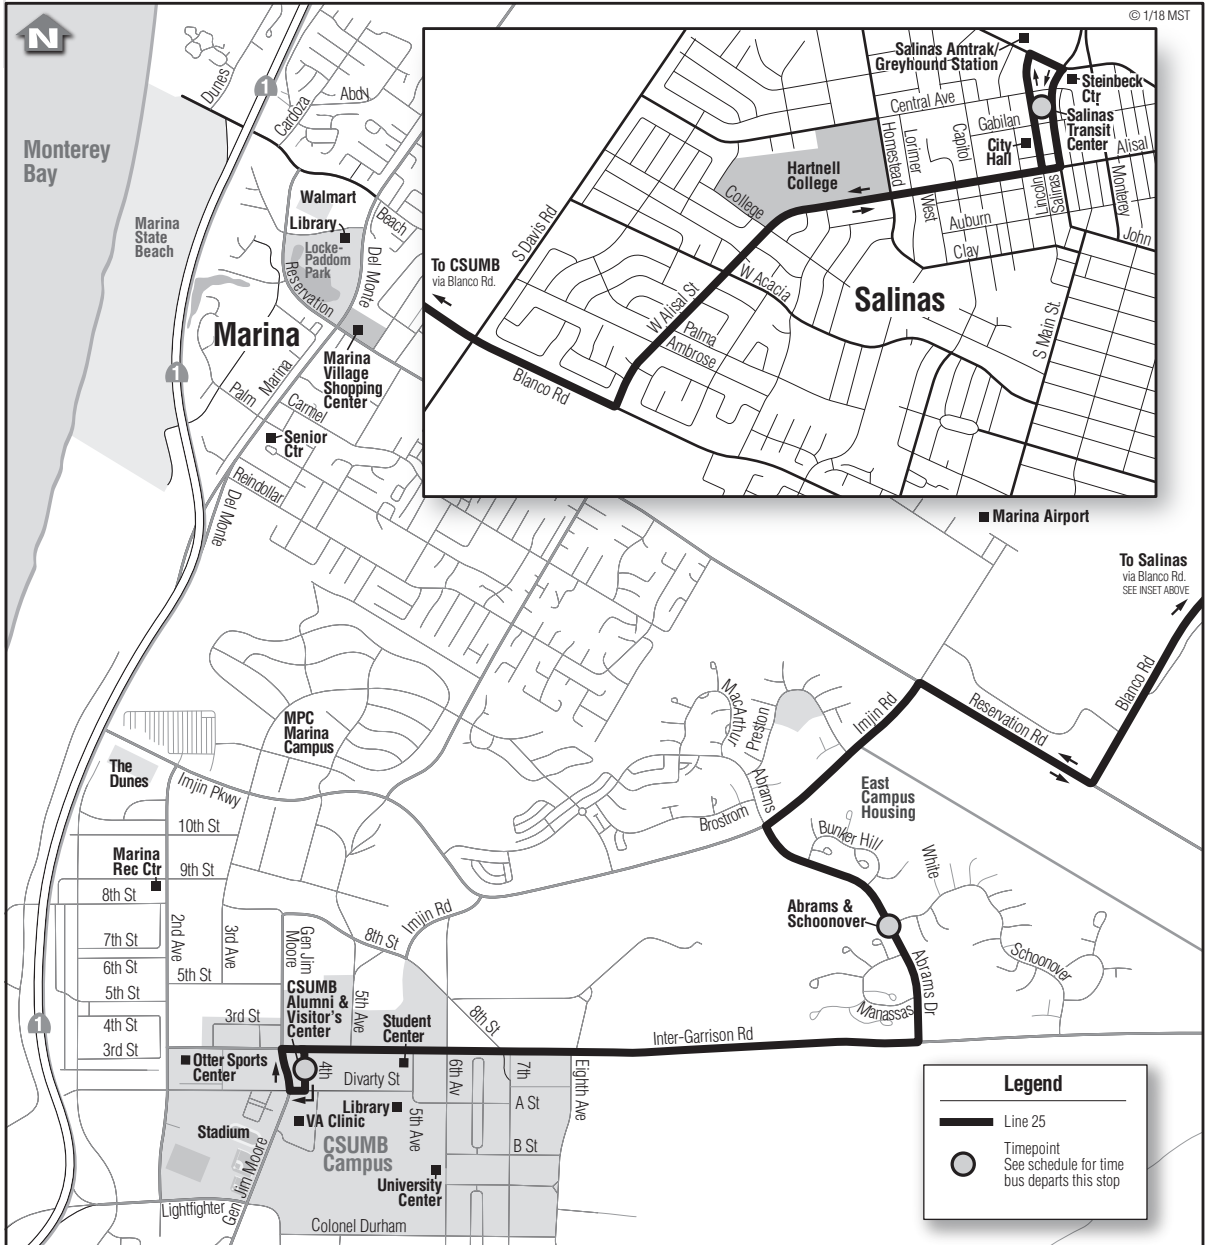

25 CSUMB—Salinas

Primary / Discount
Primaria / Descuento
$2.50 / $1.25