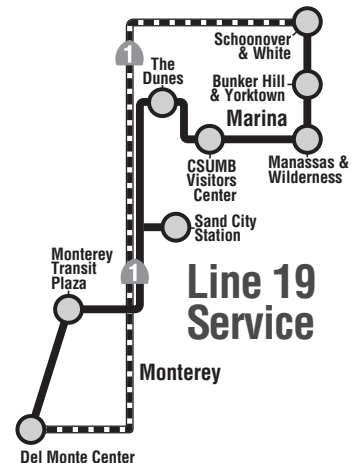

19 Del Monte Center–CSUMB East Campus

Primary / Discount
Primaria / Descuento
\$2.50 / \$1.25

19 Del Monte Center

Fridays & Saturdays*/Viernes y Sábados*

Notes	Bunker Hill & Yorktown	Schoonover & White Ct	CSUMB Alumni & Visitor's Ctr	The Dunes	Sand City Station	Monterey Transit Plaza	Del Monte Center Gate 1	Del Monte Center Gate 3
○	○	○	○	○	○	○	○	○
--	--	6:25	6:31	--	6:47	6:53	--	--
7:55	7:59	8:10	8:16	8:26	8:41	8:47	--	--
9:50	9:54	10:05	10:11	10:21	10:36	--	10:42	--
11:50	11:54	12:05	12:11	12:21	12:36	--	12:42	--
A	1:42	--	--	--	--	--	--	2:02

19 CSUMB-East Campus

Fridays & Saturdays*/Viernes y Sábados*

Notes	Del Monte Center Gate 3	Del Monte Center Gate 1	Monterey Transit Plaza	Sand City Station	The Dunes	CSUMB Alumni & Visitor's Ctr	Manassas & Wilderness	Bunker Hill & Yorktown
○	○	○	○	○	○	○	○	○
--	7:05	7:11	7:26	7:35	7:41	7:51	7:55	
--	8:55	9:01	9:16	9:25	9:31	9:41	9:45	
10:50	--	10:56	11:11	11:20	11:26	11:36	11:40	
12:54	--	1:00	1:15	1:24	1:30	1:38	1:42	
2:06	--	2:11	2:26	2:35	2:41	2:49	2:53	

Notes:

Light Type = AM **Bold Type = PM**

A Operates as non-stop express between Bunker Hill & Yorktown and Del Monte Center.

*Operates a Holiday schedule on Thanksgiving Day (Nov 25) and a Friday schedule on Thanksgiving Friday (Nov 26)