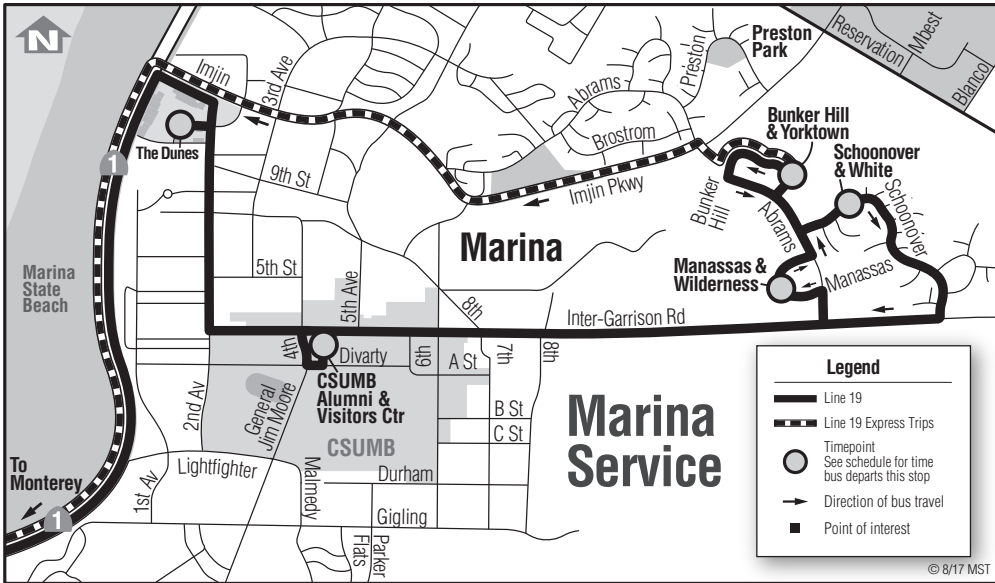

19 Del Monte Center–CSUMB East Campus

Primary / Discount
Primaria / Descuento
\$2.50 / \$1.25

19 Del Monte Center

Fridays & Saturdays*/Viernes y Sábados*

Notes	Bunker Hill & Yorktown	Schoonover & White Ct	CSUMB Alumni & Visitor's Ctr	The Dunes	Sand City Station	Monterey Transit Plaza	Del Monte Center Gate 1	Del Monte Center Gate 3
○	○	○	○	○	○	○	○	○
--	--	6:25	6:31	--	6:47	6:53	--	--
7:55	7:59	8:10	8:16	8:26	8:41	8:47	--	--
9:50	9:54	10:05	10:11	10:21	10:36	--	10:42	--
11:50	11:54	12:05	12:11	12:21	12:36	--	12:42	--
A	1:42	--	--	--	--	--	--	2:02

19 CSUMB-East Campus

Fridays & Saturdays*/Viernes y Sábados*

Notes	Del Monte Center Gate 3	Del Monte Center Gate 1	Monterey Transit Plaza	Sand City Station	The Dunes	CSUMB Alumni & Visitor's Ctr	Manassas & Wilderness	Bunker Hill & Yorktown
○	○	○	○	○	○	○	○	○
--	7:05	7:11	7:26	7:35	7:41	7:51	7:55	
--	8:55	9:01	9:16	9:25	9:31	9:41	9:45	
10:50	--	10:56	11:11	11:20	11:26	11:36	11:40	
12:54	--	1:00	1:15	1:24	1:30	1:38	1:42	
2:06	--	2:11	2:26	2:35	2:41	2:49	2:53	

Notes:

Light Type = AM **Bold Type = PM**

A Operates as non-stop express between Bunker Hill & Yorktown and Del Monte Center.

*Operates a Holiday schedule on Thanksgiving Day (Nov 25) and a Friday schedule on Thanksgiving Friday (Nov 26)