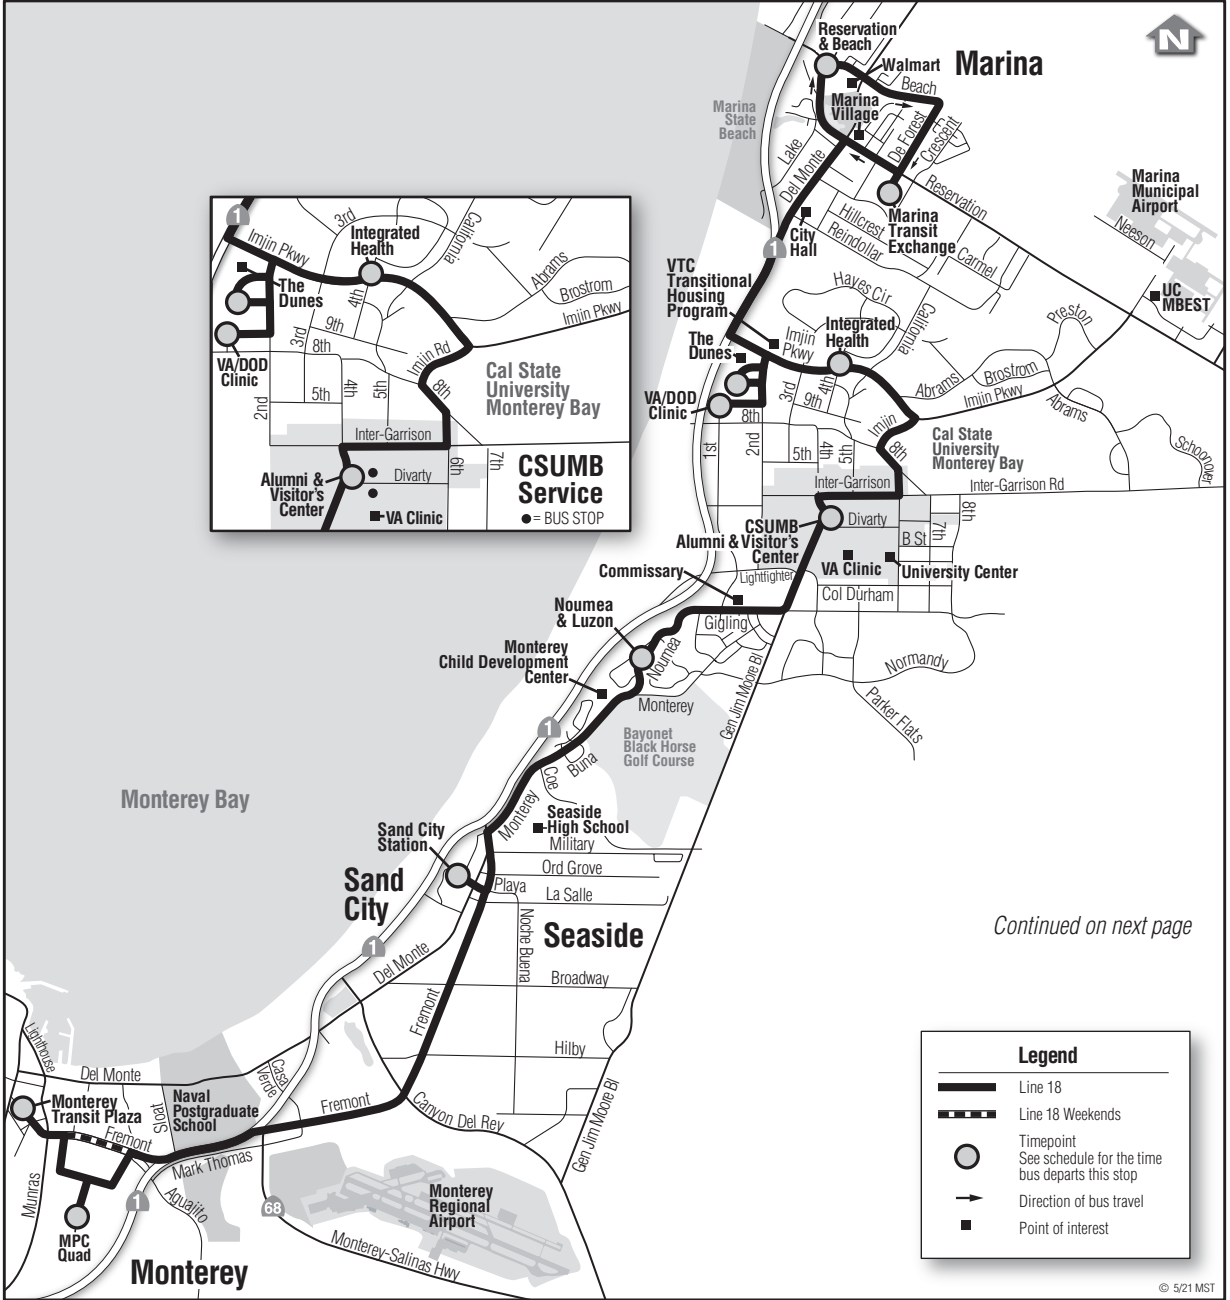

18 Monterey–Marina via CSUMB

Primary / Discount
 Primaria / Descuento
\$2.50 / \$1.25

Continued on next page

18 Marina

Weekdays*/Días de la semana*

Notes	Monterey Transit Plaza	MPC Quad	Sand City Station	Noumea & Luzon	CSUMB Alumni & Visitor's Ctr	Integrated Health Imjin & 4th	The Dunes	VA-DOD Clinic	Reservation & Beach	Marina Transit Exchange
	6:30	6:37	6:51	6:57	7:08	7:15	7:19	7:22	7:32	7:38
	7:30	7:37	7:53	7:59	8:10	8:17	8:21	8:24	8:34	8:40
	8:30	8:38	8:55	9:02	9:13	9:20	9:24	9:27	9:37	9:43
	9:30	9:38	9:55	10:02	10:13	10:20	10:24	10:27	10:37	10:43
	10:30	10:38	10:57	11:04	11:15	11:22	11:26	11:29	11:40	11:46
	11:30	11:38	11:58	12:05	12:16	12:23	12:27	12:30	12:41	12:47
	12:30	12:38	12:58	1:05	1:16	1:23	1:27	1:30	1:41	1:47
	1:30	1:38	1:58	2:05	2:16	2:23	2:27	2:30	2:41	2:47
	2:30	2:38	2:58	3:05	3:16	3:23	3:27	3:30	3:41	3:47
	3:30	3:38	3:58	4:06	4:17	4:24	4:28	4:31	4:42	4:48
	4:30	4:38	4:58	5:06	5:17	5:24	5:28	5:31	5:42	5:48
	5:30	5:38	5:57	6:05	6:16	6:23	6:27	6:30	6:41	6:47
	6:30	6:37	6:53	6:59	7:10	7:17	7:21	7:24	7:34	7:40
	7:30	7:37	7:53	7:59	8:10	8:17	8:21	8:24	8:34	8:40
	8:30	8:37	8:51	8:57	9:07	9:14	9:18	9:21	9:30	9:36
	9:30	9:37	9:51	9:57	10:07	10:14	10:18	10:21	10:30	10:36