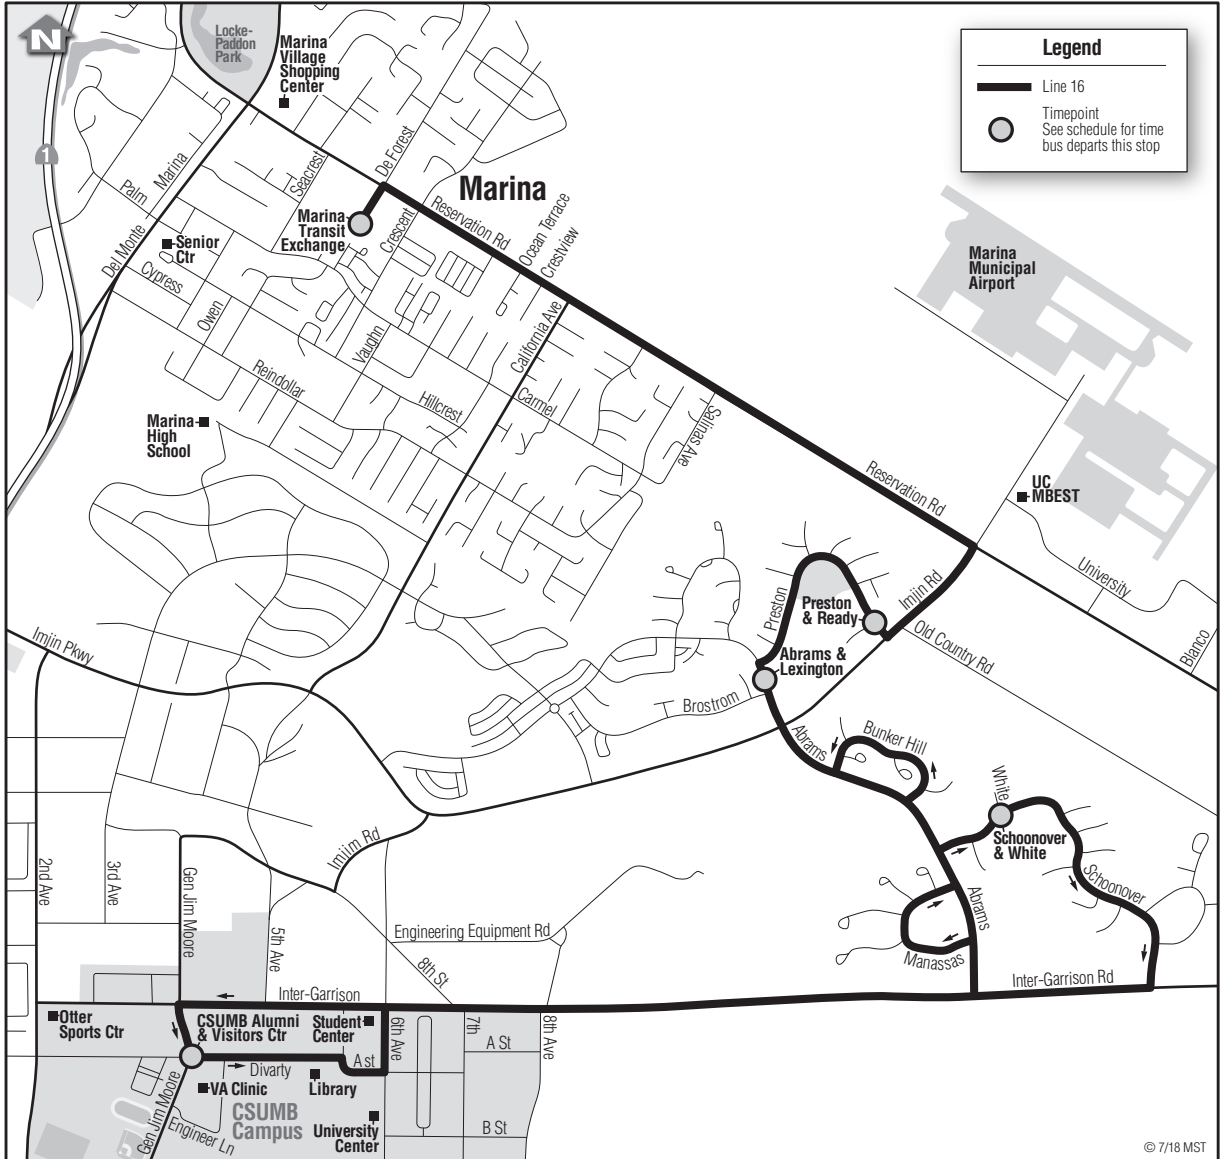

16 Marina–CSUMB

Primary / Discount
Primaria / Descuento
\$2.50 / \$1.25

TRANSIT TIP 

– Line 16 trips continue to Monterey beyond Marina Transit Exchange as Line 18.

Continued on next page

16 Marina

Daily*/Diario*				
Notes	CSUMB Alumni & Visitor's Ctr	Schoonover & White Ct	Abrams & Lexington	Marina Transit Exchange
A,C	7:25	7:35	7:43	7:51
C	8:25	8:35	8:43	8:51
C	9:25	9:35	9:43	9:51
C	10:25	10:35	10:43	10:51
C	11:25	11:35	11:43	11:51
C	12:25	12:35	12:43	12:51
C	1:25	1:35	1:43	1:51
C	2:25	2:35	2:43	2:51
C	3:25	3:35	3:43	3:51
C	4:25	4:35	4:43	4:51
C	5:25	5:35	5:43	5:51
C	6:25	6:35	6:43	6:51
C	7:25	7:35	7:43	7:51
A,C	8:25	8:35	8:43	8:51
A,C	9:25	9:35	9:43	9:51
B	10:25	10:35	10:43	10:51

16 CSUMB

Daily*/Diario*				
Notes	Marina Transit Exchange	Preston & Ready	Schoonover & White Ct	CSUMB Alumni & Visitor's Ctr
A	6:55	7:01	7:09	7:22
	7:55	8:01	8:09	8:22
	8:55	9:01	9:09	9:22
	9:55	10:01	10:09	10:22
	10:55	11:01	11:09	11:22
	11:55	12:01	12:09	12:22
	12:55	1:01	1:09	1:22
	1:55	2:01	2:09	2:22
	2:55	3:01	3:09	3:22
	3:55	4:01	4:09	4:22
	4:55	5:01	5:09	5:22
	5:55	6:01	6:09	6:22
	6:55	7:01	7:09	7:22
A	7:55	8:01	8:09	8:22
A	8:55	9:01	9:09	9:22
B	9:55	10:01	10:09	10:22

Notes:

A Monday through Saturday

B Weekdays only

C Trip continues as Line 18 to Monterey

*Line 16 does not operate on Thanksgiving, Christmas or New Year's Day.

Light Type = AM **Light Type = PM**