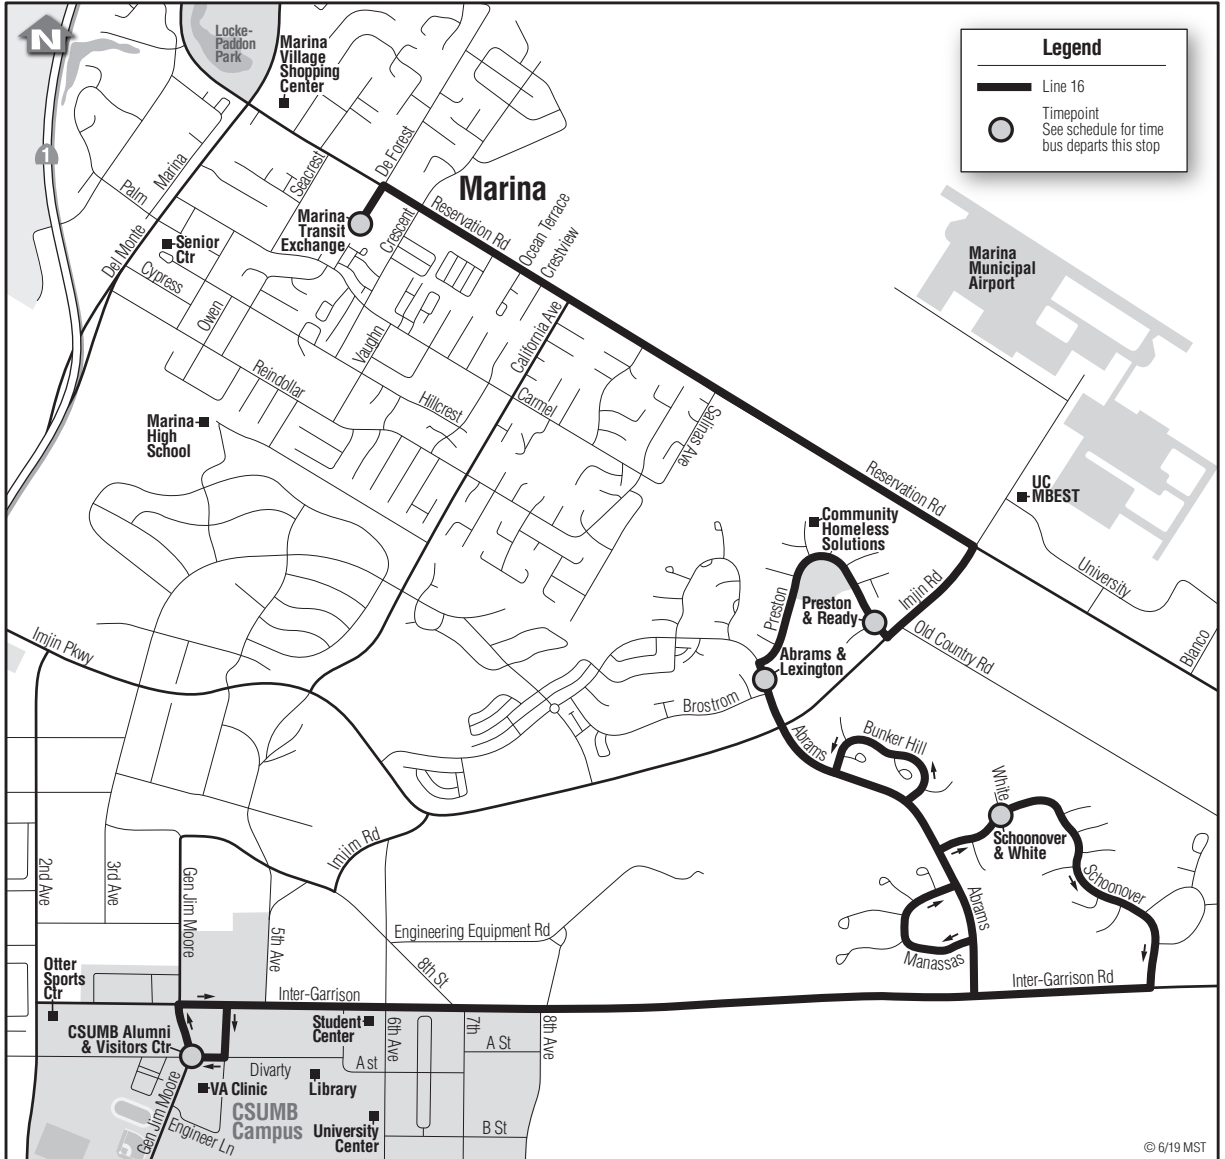

16 Marina–CSUMB

Primary / Discount
Primaria / Descuento
\$2.50 / \$1.25

© 6/19 MST

Continued on next page

16 Marina

Daily*/Diario*

Notes	CSUMB Alumni & Visitor's Ctr	Schoonover & White Ct	Abrams & Lexington	Marina Transit Exchange
	○	○	○	○
	8:25	8:35	8:43	8:51
	9:25	9:35	9:43	9:51
	10:25	10:35	10:43	10:51
	11:25	11:35	11:43	11:51
	12:25	12:35	12:43	12:51
	1:25	1:35	1:43	1:51
	2:25	2:35	2:43	2:51
	3:25	3:35	3:43	3:51
	4:25	4:35	4:43	4:51
	5:25	5:35	5:43	5:51
	6:25	6:35	6:43	6:51

16 CSUMB

Daily*/Diario*

Notes	Marina Transit Exchange	Preston & Ready	Schoonover & White Ct	CSUMB Alumni & Visitor's Ctr
	○	○	○	○
	7:55	8:01	8:09	8:22
	8:55	9:01	9:09	9:22
	9:55	10:01	10:09	10:22
	10:55	11:01	11:09	11:22
	11:55	12:01	12:09	12:22
	12:55	1:01	1:09	1:22
	1:55	2:01	2:09	2:22
	2:55	3:01	3:09	3:22
	3:55	4:01	4:09	4:22
	4:55	5:01	5:09	5:22
	5:55	6:01	6:09	6:22

Notes:

*Line 16 does not operate on Thanksgiving, Christmas or New Year's Day.

Light Type = AM **Light Type = PM**