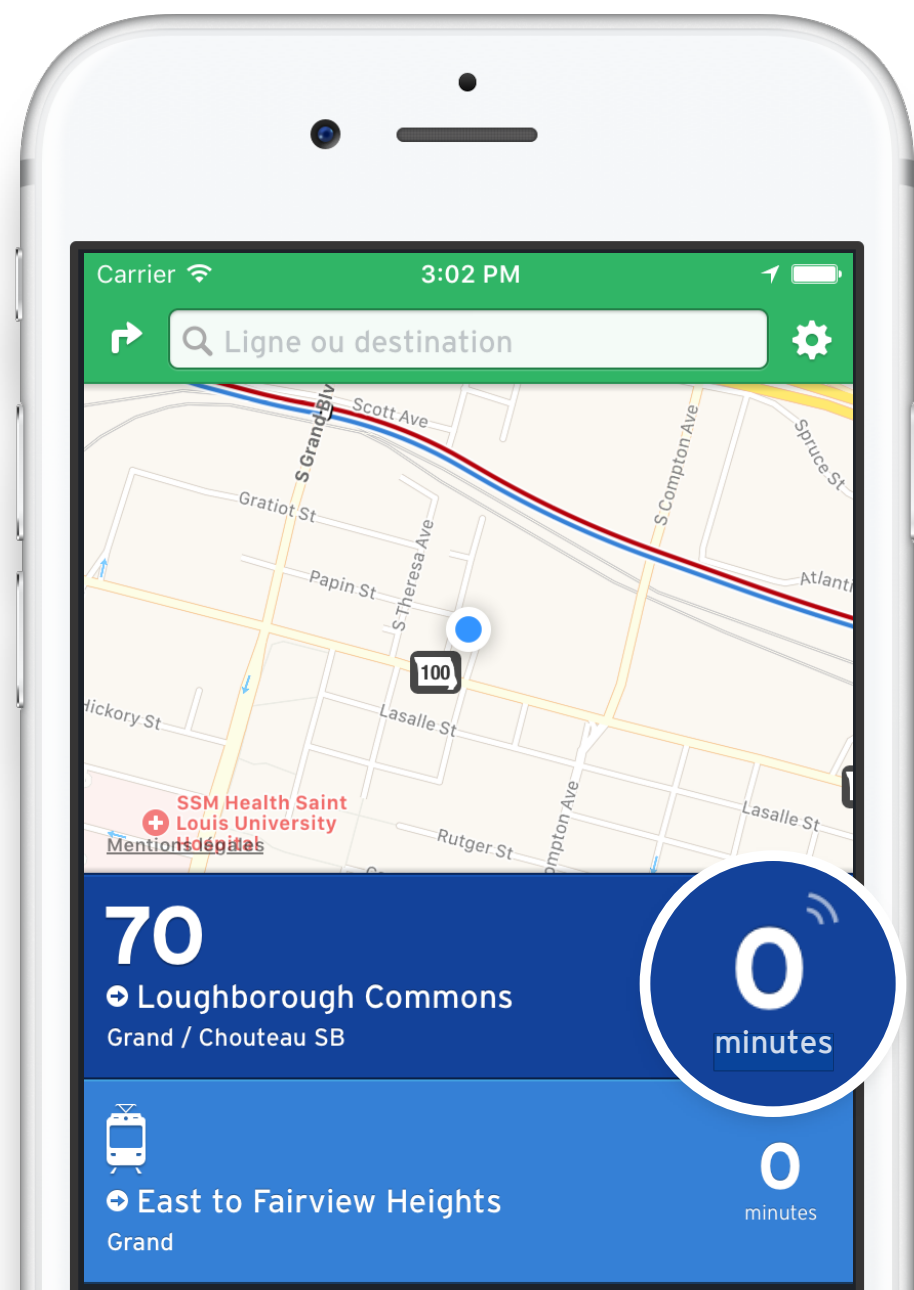

Transit 101

Simplifying your commute

The feed below the map shows nearby transit options and countdowns to the next departure, sorted by proximity.

Swipe left/right on any route to view the different directions.

Countdowns followed by waves are real-time predictions based on data from the transit agency. If not, you'll see scheduled times.

TAP ANY ROUTE IN THE LIST TO SHOW MORE OPTIONS

99	3 min
City Museum	23 min
Spruce / Ewing EB	43 min
32	34 minutes
Rock Road Station	
Chouteau / Jefferson EB	

Bus routes

See vehicle locations in real time, find nearby stops, and receive stop announcements.

Service alerts

Keep on top of schedule changes, stop relocations and other unexpected surprises.

Favorites

Always take the same bus? Move it to the top of the list by adding it to your favorites.

Timetables

View the full schedule for a route and set alarms to remind you to leave.

Tap GO to get step-by-step transit directions and notifications about when to leave for your trip and when to get off.