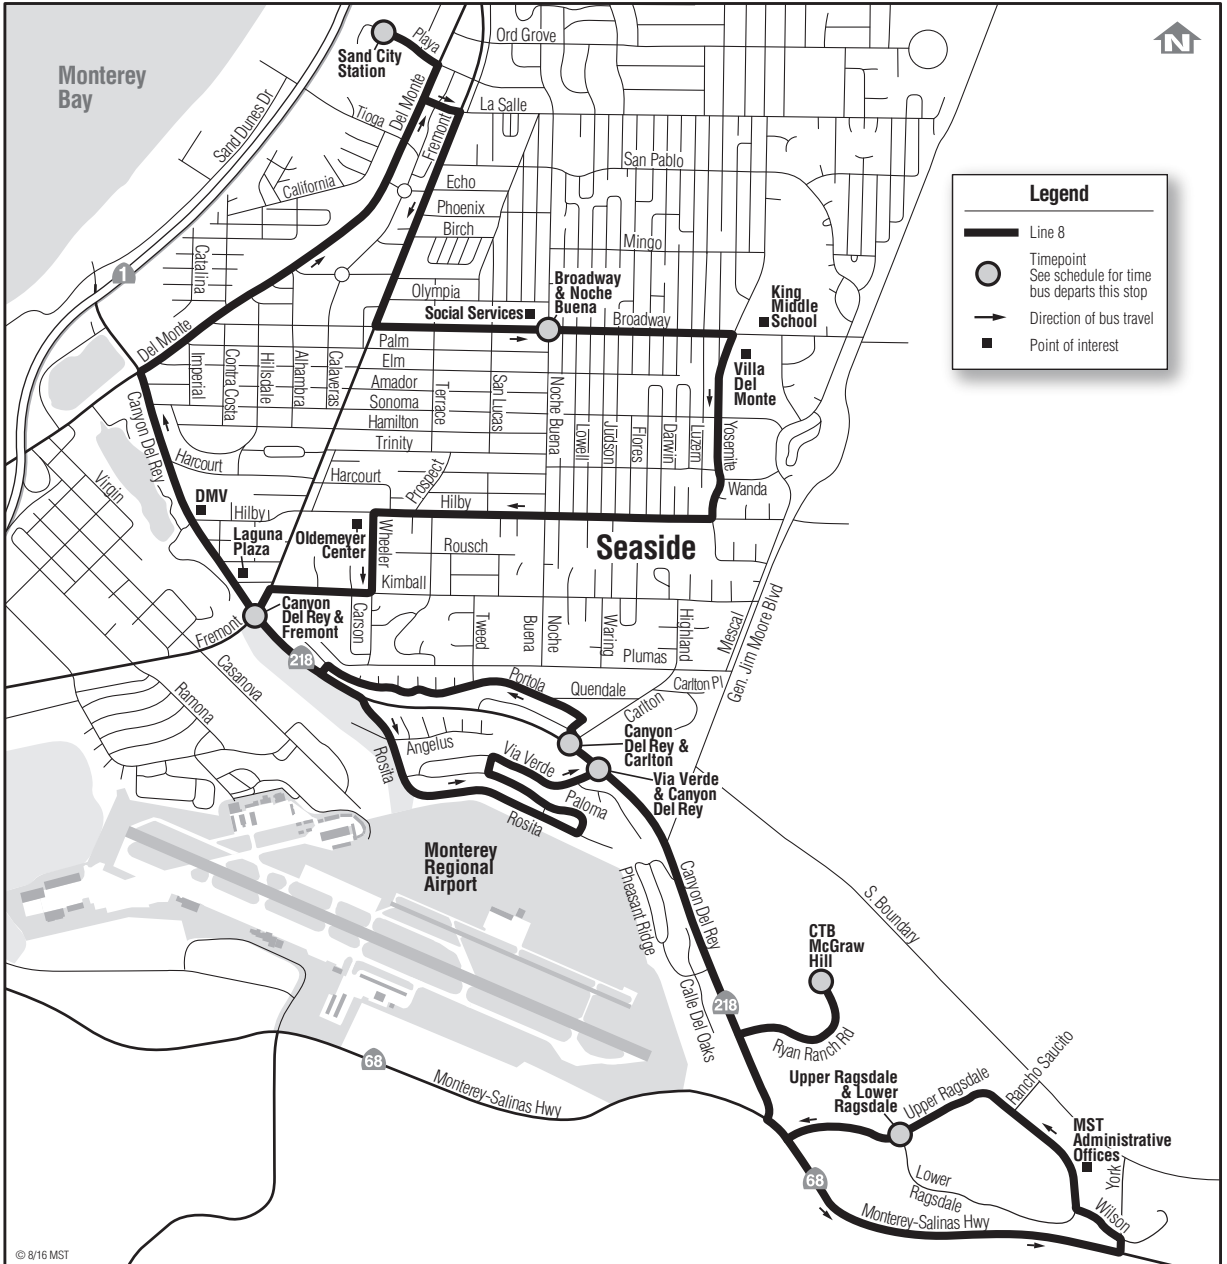

8 Ryan Ranch—Sand City

via Seaside and Del Rey Oaks

Primary / Discount
Primaria / Descuento
\$2.50 / \$1.25

8 Ryan Ranch

Weekdays*/Días de la semana*

Notes	Sand City Station	Seaside Broadway & Noche Buena	Del Rey Oaks Canyon Del Rey & Fremont	Del Rey Oaks Via Verde & Canyon Del Rey	CTB McGraw Hill	Ryan Ranch Upper Ragsdale & Lower Ragsdale
	○	○	○	○	○	○
	6:25	6:31	6:39	6:44	6:51	6:55
	7:25	7:31	7:39	7:44	7:51	7:55
	8:25	8:31	8:39	8:44	8:51	8:55
	3:25	3:31	3:39	3:44	--	3:55
	4:25	4:31	4:39	4:44	--	4:55
A	5:30	5:36	5:44	5:52	--	--

8 Sand City

Weekdays*/Días de la semana*

Notes	Ryan Ranch Upper Ragsdale & Lower Ragsdale	CTB McGraw Hill	Del Rey Oaks Canyon Del Rey & Carlton	Del Rey Oaks Canyon Del Rey & Fremont	Sand City Station
	○	○	○	○	○
	6:55	--	7:03	7:07	7:17
	7:55	--	8:03	8:07	8:17
	8:55	--	9:03	9:07	9:17
	3:55	4:01	4:05	4:09	4:17
	5:05	5:10	5:14	5:18	5:26

Light Type = AM **Bold Type = PM**

Notes:

A On the last outbound trip, the final stop served is Del Rey Gardens Drive & Canyon Del Rey.

* No holiday service.