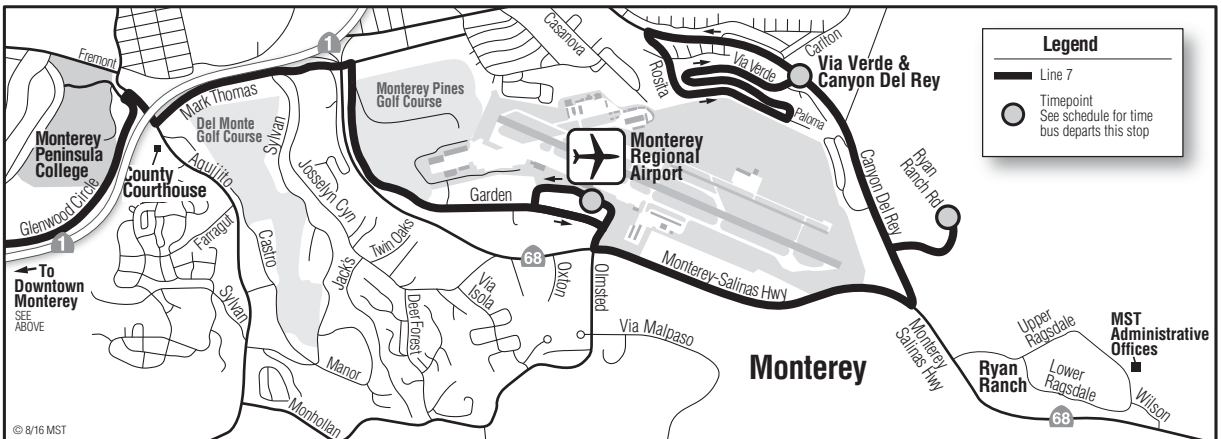

7 Del Rey Oaks–Monterey

Primary / Discount
Primaria / Descuento
\$2.50 / \$1.25

Continued on next page

7 Del Rey Oaks						
Saturdays & Sundays*/Sábados y Domingos*						
Notes	Monterey Transit Plaza	Del Monte Center	Glenwood Circle	Monterey Regional Airport	CTB McGraw Hill	Del Rey Oaks Via Verde & Canyon Del Rey
	○	○	○	○	○	○
	8:20	8:28	8:36	8:45	8:52	8:59
	10:20	10:28	10:36	10:45	10:52	10:59
	12:20	12:28	12:36	12:45	12:52	12:59
	2:20	2:28	2:36	2:45	2:52	2:59
	4:30	4:38	4:46	4:55	5:02	5:09

7 Monterey						
Saturdays & Sundays*/Sábados y Domingos*						
Notes	Del Rey Oaks Via Verde & Canyon Del Rey	CTB McGraw Hill	Monterey Regional Airport	Glenwood Circle	Del Monte Center	Monterey Transit Plaza
	○	○	○	○	○	○
	9:00	9:03	9:08	9:18	9:28	9:32
	11:00	11:03	11:08	11:18	11:28	11:32
	1:00	1:03	1:08	1:18	1:28	1:32
	3:00	3:03	3:08	3:18	3:28	3:32
	5:10	5:13	5:18	5:28	5:38	5:42

Notes:

* Line 7 does not operate on Thanksgiving, Christmas Day or New Year's Day.

Light Type = AM **Light Type = PM**