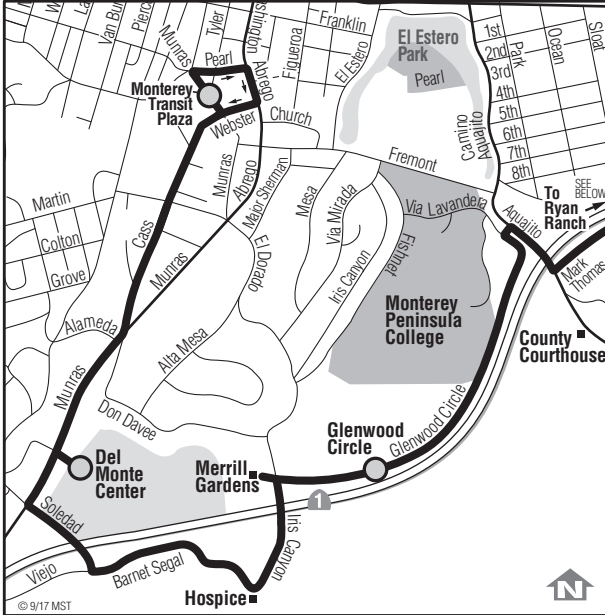

7 Del Rey Oaks–Monterey

Primary / Discount
Primaria / Descuento
\$2.50 / \$1.25

Continued on next page

7 Del Rey Oaks						
Saturdays & Sundays*/Sábados y Domingos*						
Notes	Monterey Transit Plaza	Del Monte Center	Glenwood Circle	Monterey Regional Airport	CTB McGraw Hill	Del Rey Oaks Via Verde & Canyon Del Rey
	○	○	○	○	○	○
	8:20	8:28	8:36	8:45	8:52	8:59
	10:20	10:28	10:36	10:45	10:52	10:59
	12:20	12:28	12:36	12:45	12:52	12:59
	2:20	2:28	2:36	2:45	2:52	2:59
	4:30	4:38	4:46	4:55	5:02	5:09

7 Monterey						
Saturdays & Sundays*/Sábados y Domingos*						
Notes	Del Rey Oaks Via Verde & Canyon Del Rey	CTB McGraw Hill	Monterey Regional Airport	Glenwood Circle	Del Monte Center	Monterey Transit Plaza
	○	○	○	○	○	○
	9:00	9:03	9:08	9:18	9:28	9:32
	11:00	11:03	11:08	11:18	11:28	11:32
	1:00	1:03	1:08	1:18	1:28	1:32
	3:00	3:03	3:08	3:18	3:28	3:32
	5:10	5:13	5:18	5:28	5:38	5:42

Notes:

* Line 7 does not operate on Thanksgiving, Christmas Day or New Year's Day.

Light Type = AM **Light Type = PM**