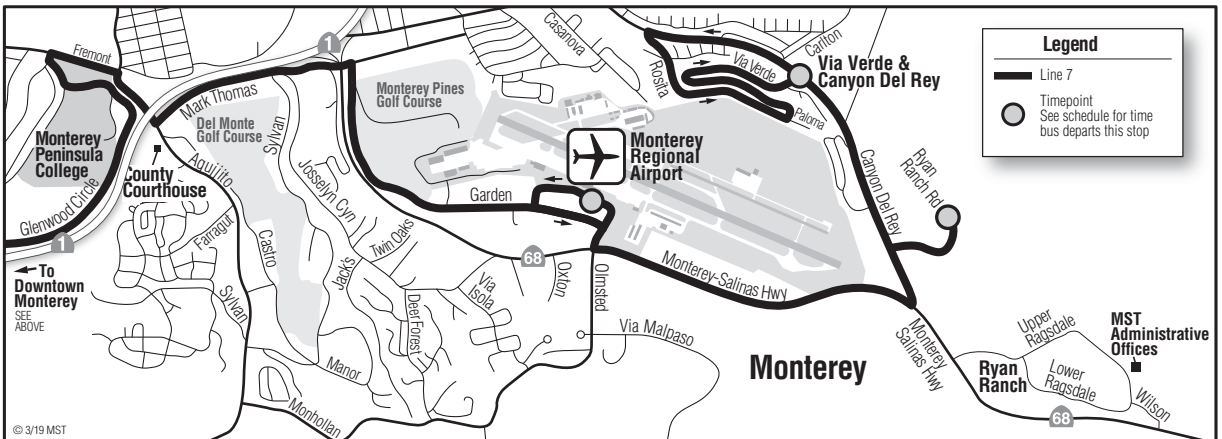

7 Del Rey Oaks–Monterey

Primary / Discount
Primaria / Descuento
\$2.50 / \$1.25

Continued on next page

7 Del Rey Oaks							
Saturdays & Sundays*/Sábados y Domingos*							
Notes	Monterey Transit Plaza	Del Monte Center	Glenwood Circle	MPC	Monterey Regional Airport	CTB McGraw Hill	Del Rey Oaks Via Verde & Canyon Del Rey
	○	○	○	○	○	○	○
	9:30	9:38	9:46	9:51	10:05	10:12	10:19
	11:50	11:58	12:06	12:11	12:25	12:32	12:39
	2:10	2:18	2:26	2:31	2:45	2:52	2:59
	4:30	4:38	4:46	4:51	5:05	5:12	5:19

7 Monterey							
Saturdays & Sundays*/Sábados y Domingos*							
Notes	Del Rey Oaks Via Verde & Canyon Del Rey	CTB McGraw Hill	Monterey Regional Airport	MPC	Glenwood Circle	Del Monte Center	Monterey Transit Plaza
	○	○	○	○	○	○	○
	10:20	10:23	10:30	10:41	10:45	10:54	11:01
	12:40	12:43	12:50	1:01	1:05	1:14	1:21
	3:00	3:03	3:10	3:21	3:25	3:34	3:41
	5:20	5:23	5:30	5:41	5:45	5:54	6:01

Notes:

* Line 7 does not operate on Thanksgiving, Christmas Day or New Year's Day.

MPC students ride **FREE** with a valid MPC photo student ID.

Light Type = AM **Bold Type = PM**