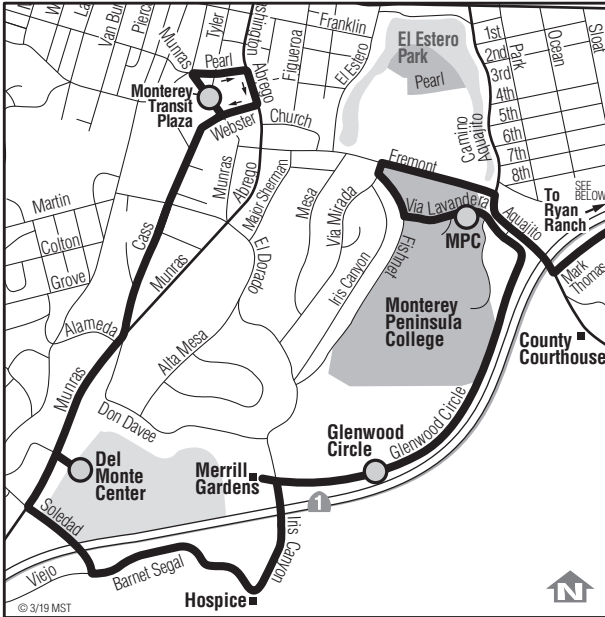

7 Del Rey Oaks–Monterey

Primary / Discount
Primaria / Descuento
\$2.50 / \$1.25

Continued on next page

7 Del Rey Oaks							
Saturdays & Sundays*/Sábados y Domingos*							
Notes	Monterey Transit Plaza	Del Monte Center	Glenwood Circle	MPC	Monterey Regional Airport	CTB McGraw Hill	Del Rey Oaks Via Verde & Canyon Del Rey
	○	○	○	○	○	○	○
	9:30	9:38	9:46	9:51	10:05	10:12	10:19
	11:50	11:58	12:06	12:11	12:25	12:32	12:39
	2:10	2:18	2:26	2:31	2:45	2:52	2:59
	4:30	4:38	4:46	4:51	5:05	5:12	5:19

7 Monterey							
Saturdays & Sundays*/Sábados y Domingos*							
Notes	Del Rey Oaks Via Verde & Canyon Del Rey	CTB McGraw Hill	Monterey Regional Airport	MPC	Glenwood Circle	Del Monte Center	Monterey Transit Plaza
	○	○	○	○	○	○	○
	10:20	10:23	10:30	10:41	10:45	10:54	11:01
	12:40	12:43	12:50	1:01	1:05	1:14	1:21
	3:00	3:03	3:10	3:21	3:25	3:34	3:41
	5:20	5:23	5:30	5:41	5:45	5:54	6:01

Notes:

* Line 7 does not operate on Thanksgiving, Christmas Day or New Year's Day.

MPC students ride **FREE** with a valid MPC photo student ID.

Light Type = AM **Bold Type = PM**