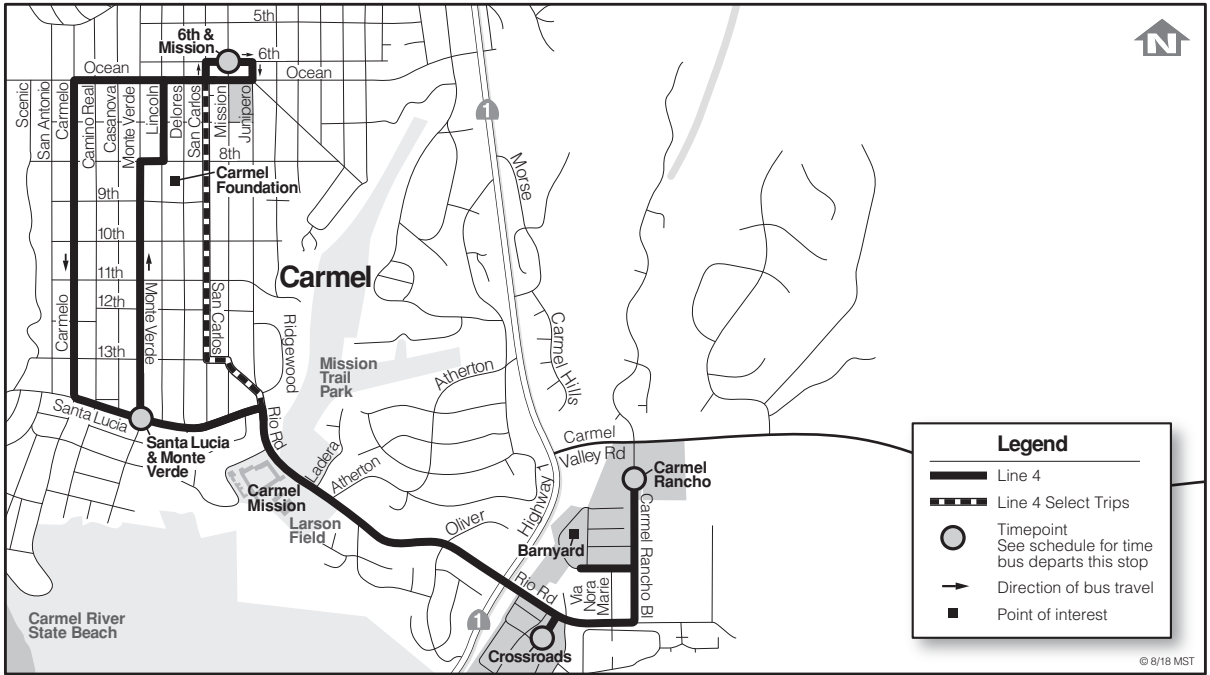

# 4 Carmel–Carmel Rancho

Local / Discount  
Local / Descuento  
**\$1.50 / 75¢**

## 4 Carmel

Daily\*/Diario\*

Notes	Carmel Rancho	Crossroads Shopping Center	Santa Lucia & Monte Verde	Carmel 6th & Mission
A	7:05	7:07	7:13	7:18
A	7:31	7:33	--	7:42
A	8:06	8:08	8:15	8:20
A	8:31	8:33	--	8:42
	9:12	9:14	9:21	9:26

## 4 Carmel Rancho

Daily\*/Diario\*

Notes	Carmel 6th & Mission	Santa Lucia & Monte Verde	Crossroads Shopping Center	Carmel Rancho
A	6:48	6:54	7:01	7:04
A	7:21	--	7:28	7:31
A	7:50	7:56	8:03	8:06
A	8:20	--	8:27	8:30
	8:55	9:01	9:08	9:11

Notes: A Operates Monday through Friday.

Light Type = AM **Bold Type = PM**

\* Line 4 does not operate on Thanksgiving, Christmas Day or New Year's Day.