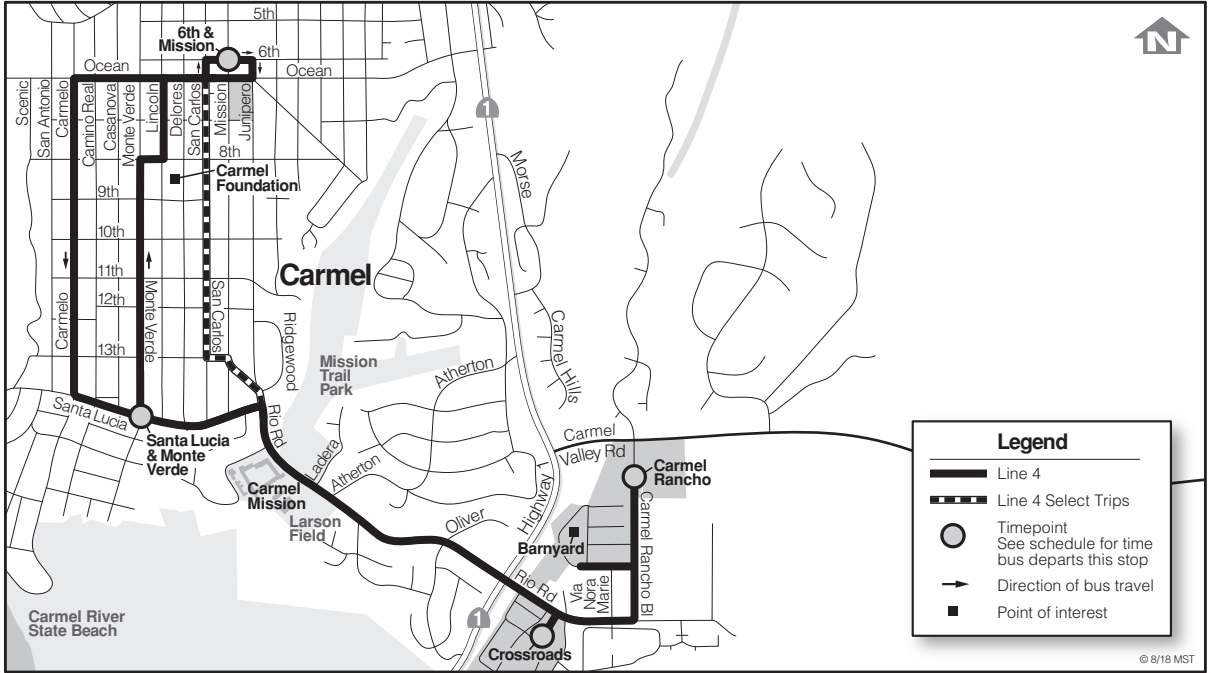

4 Carmel–Carmel Rancho

Local / Discount
Local / Descuento
\$1.50 / 75¢

4 Carmel

Daily*/Diario*

Notes	Carmel Rancho	Crossroads Shopping Center	Santa Lucia & Monte Verde	Carmel 6th & Mission
A	7:05	7:07	7:13	7:18
A	7:31	7:33	--	7:42
A	8:06	8:08	8:15	8:20
A	8:31	8:33	--	8:42
	9:12	9:14	9:21	9:26

4 Carmel Rancho

Daily*/Diario*

Notes	Carmel 6th & Mission	Santa Lucia & Monte Verde	Crossroads Shopping Center	Carmel Rancho
A	6:48	6:54	7:01	7:04
A	7:21	--	7:28	7:31
A	7:50	7:56	8:03	8:06
A	8:20	--	8:27	8:30
	8:55	9:01	9:08	9:11

Notes: A Operates Monday through Friday.

Light Type = AM **Bold Type = PM**

* Line 4 does not operate on Thanksgiving, Christmas Day or New Year's Day.