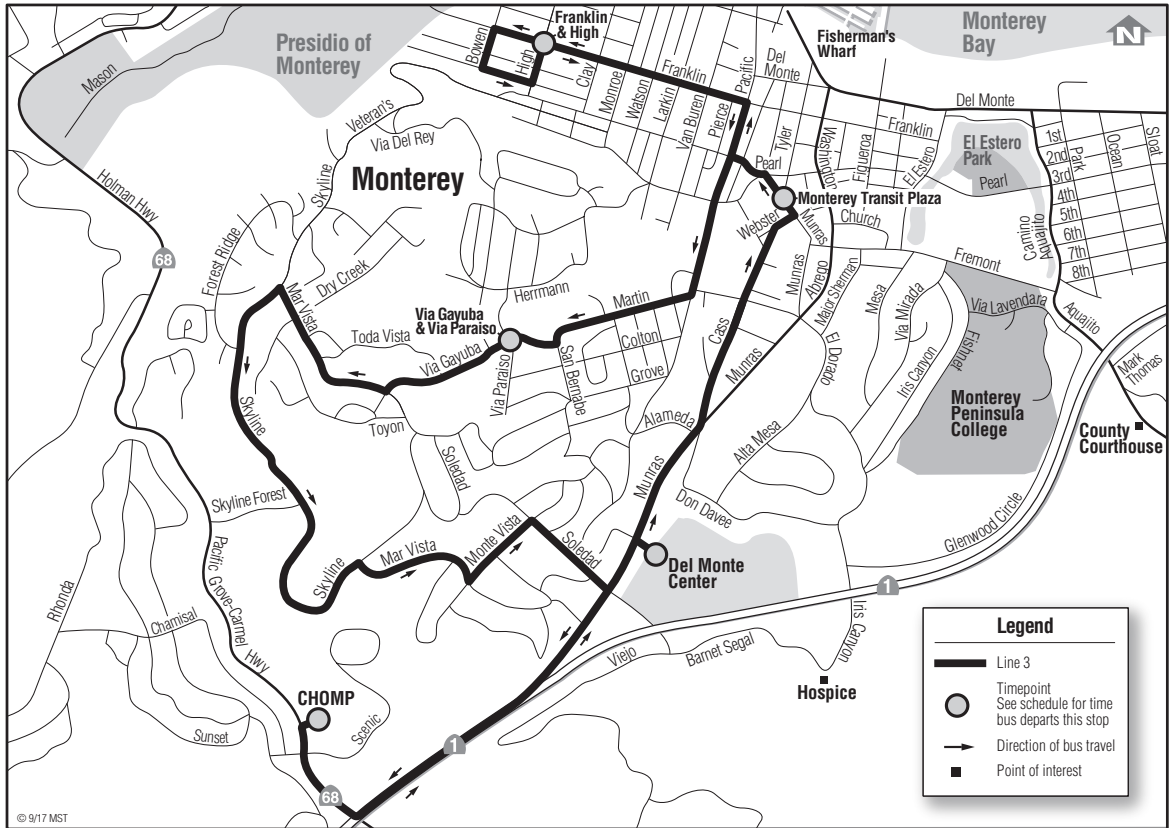

# 3 CHOMP – Monterey

Local / Discount  
Local / Descuento  
**\$1.50 / 75¢**

## 3 CHOMP

Daily\*/Diario\*

Notes	Monterey Transit Plaza	Franklin & High	Via Gayuba & Via Paraiso	CHOMP
A	7:45	--	7:50	8:05
	8:45	8:50	8:58	9:10
	11:05	11:10	11:18	11:30
	<b>1:25</b>	<b>1:30</b>	<b>1:38</b>	<b>1:50</b>
	<b>3:45</b>	<b>3:50</b>	<b>3:58</b>	<b>4:10</b>
	<b>6:05</b>	<b>6:10</b>	<b>6:18</b>	<b>6:30</b>

## 3 Monterey

Daily\*/Diario\*

Notes	CHOMP	Del Monte Center	Monterey Transit Plaza
A	8:06	--	8:15
	9:10	9:18	9:24
	11:30	11:38	11:44
	<b>1:50</b>	<b>1:58</b>	<b>2:04</b>
	<b>4:10</b>	<b>4:18</b>	<b>4:24</b>
	<b>6:30</b>	<b>6:38</b>	<b>6:44</b>

Notes: A Operates Monday through Saturday. \* Line 3 does not operate on Thanksgiving, Christmas Day or New Year's Day.

Light Type = AM **Bold Type = PM**