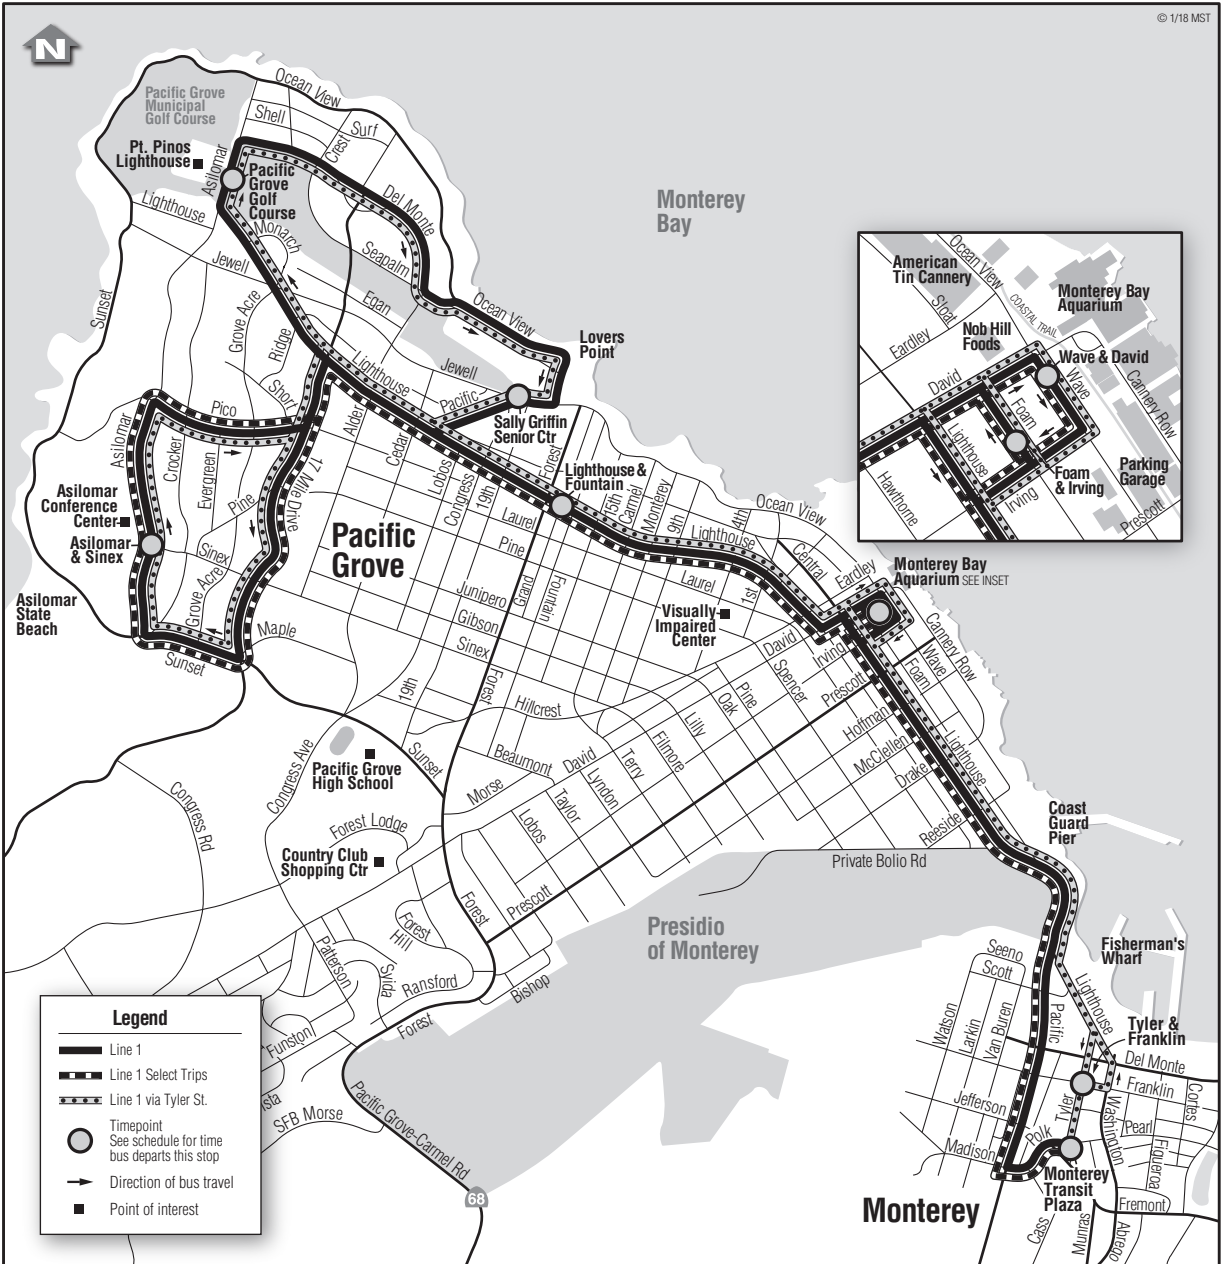

1 Asilomar–Monterey

Primary / Discount
 Primaria / Descuento
\$2.50 / \$1.25

© 1/18 MST

1 Asilomar

Daily/Diario						
Notes	Monterey Transit Plaza ●	Tyler & Franklin ●	Aquarium Foam & Irving ●	Pacific Grove Lighthouse & Fountain ●	Asilomar & Sinex ●	Pacific Grove Golf Course ●
A	5:47	--	5:55	6:00	6:08	6:14
	--	--	--	--	--	--
	--	--	--	--	--	--
	7:02	--	7:10	7:15	7:23	7:29
A,C	7:20	--	7:30	7:35	7:43	--
	8:00	8:01	8:10	8:15	8:23	8:29
	9:00	--	9:10	9:15	9:23	9:29
	10:00	10:01	10:10	10:15	10:23	10:29
	11:00	--	11:10	11:15	11:23	11:29
	12:00	12:01	12:10	12:15	12:23	12:29
	1:00	--	1:10	1:15	1:23	1:29
	2:00	2:01	2:10	2:15	2:23	2:29
	3:00	--	3:10	3:15	3:23	3:29
	4:00	4:01	4:10	4:15	4:23	4:29
	5:00	--	5:10	5:15	5:23	5:29
	6:00	6:01	6:10	6:15	6:23	6:29
	7:00	--	7:10	7:15	7:23	7:29

Notes:

A Weekdays and Saturdays only.

B Trip continues as Line 24 Carmel Valley Grapevine Express.

C Trip does not serve Pacific Grove Golf Course and Sally Griffin Senior Center.

D Trip continues as Line 24 terminating at 6th & Mission in Downtown Carmel.

E Trip continues as Line 24 weekdays only.

For Line 1 holiday service schedules, see page 40.

1 Monterey

Daily/Diario						
Notes	Pacific Grove Golf Course ●	Sally Griffin Senior Center ●	Pacific Grove Lighthouse & Fountain ●	Aquarium Wave & David ●	Tyler & Franklin ●	Monterey Transit Plaza ●
A,E	6:14	6:18	6:23	6:28	6:33	6:35
A	--	--	6:53	6:58	7:05	7:07
B	--	--	7:24	7:29	--	7:39
	7:29	7:33	7:38	7:43	7:50	7:52
A,D	--	--	7:53	7:58	--	8:08
B	8:29	8:33	8:38	8:43	--	8:53
B	9:29	9:33	9:38	9:43	9:50	9:52
B	10:29	10:33	10:38	10:43	--	10:53
B	11:29	11:33	11:38	11:43	11:50	11:52
B	12:29	12:33	12:38	12:43	--	12:53
B	1:29	1:33	1:38	1:43	1:50	1:52
B	2:29	2:33	2:38	2:43	--	2:53
B	3:29	3:33	3:38	3:43	3:50	3:52
B	4:29	4:33	4:38	4:43	--	4:53
B	5:29	5:33	5:38	5:43	5:50	5:52
B	6:29	6:33	6:38	6:43	--	6:53
	7:29	7:33	7:38	7:43	--	7:53
A	--	--	8:50	8:55	--	9:03
A	--	--	9:50	9:55	--	10:03
A	--	--	10:50	10:55	--	11:03