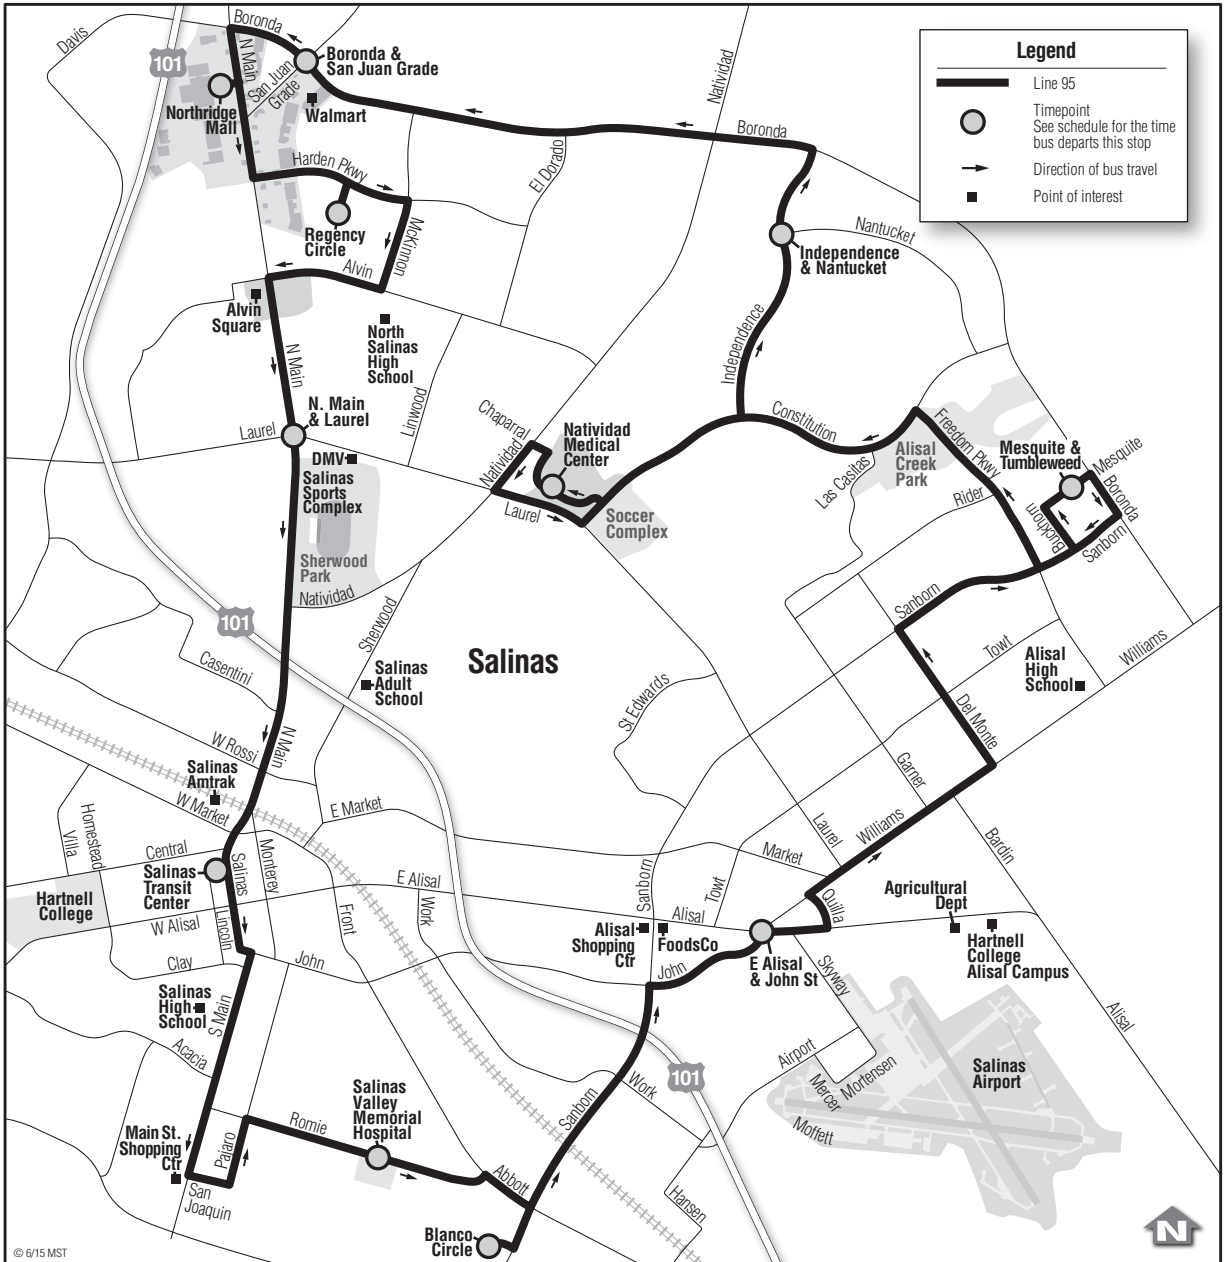

95 Williams Ranch–Northridge

Senior Shuttle

Primary / Discount
Primaria / Descuento
\$2.50 / 75¢

Reduced 75¢ discount fare on senior shuttles provided by Measure Q.

95 Williams Ranch

Daily*

Notes	Northridge Mall	Regency Circle	N. Main & Laurel	Salinas Transit Center	SVMH	Blanco Circle	E. Alisal & John St.	Mesquite & Tumbleweed
	○	○	○	○	○	○	○	○
B	--	--	--	--	--	--	--	--
	7:30	7:36	7:47	7:57	8:08	8:13	8:23	8:36
	9:30	9:36	9:47	9:57	10:08	10:13	10:23	10:36
	11:30	11:36	11:47	11:57	12:08	12:13	12:23	12:36
	1:30	1:36	1:47	1:57	2:08	2:13	2:23	2:36
	3:30	3:36	3:47	3:57	4:08	4:13	4:23	4:36

95 Northridge

Daily*

Notes	Mesquite & Tumbleweed	Natividad Medical Center	Independence & Nantucket	Boronda & San Juan Grade	Northridge Mall
	○	○	○	○	○
A	--	7:02	7:10	7:20	7:24
B	8:40	8:55	9:05	9:16	9:20
	10:40	10:55	11:05	11:16	11:20
	12:40	12:55	1:05	1:16	1:20
	2:40	2:55	3:05	3:16	3:20
	4:40	4:55	5:05	5:16	5:20

Notes:

A Monday through Friday.

B Monday through Saturday.

* Line 95 does not operate on Thanksgiving, Christmas, or New Year's Day.

Upon request, passengers boarding at Regency Circle may ask driver to serve Northridge Mall.