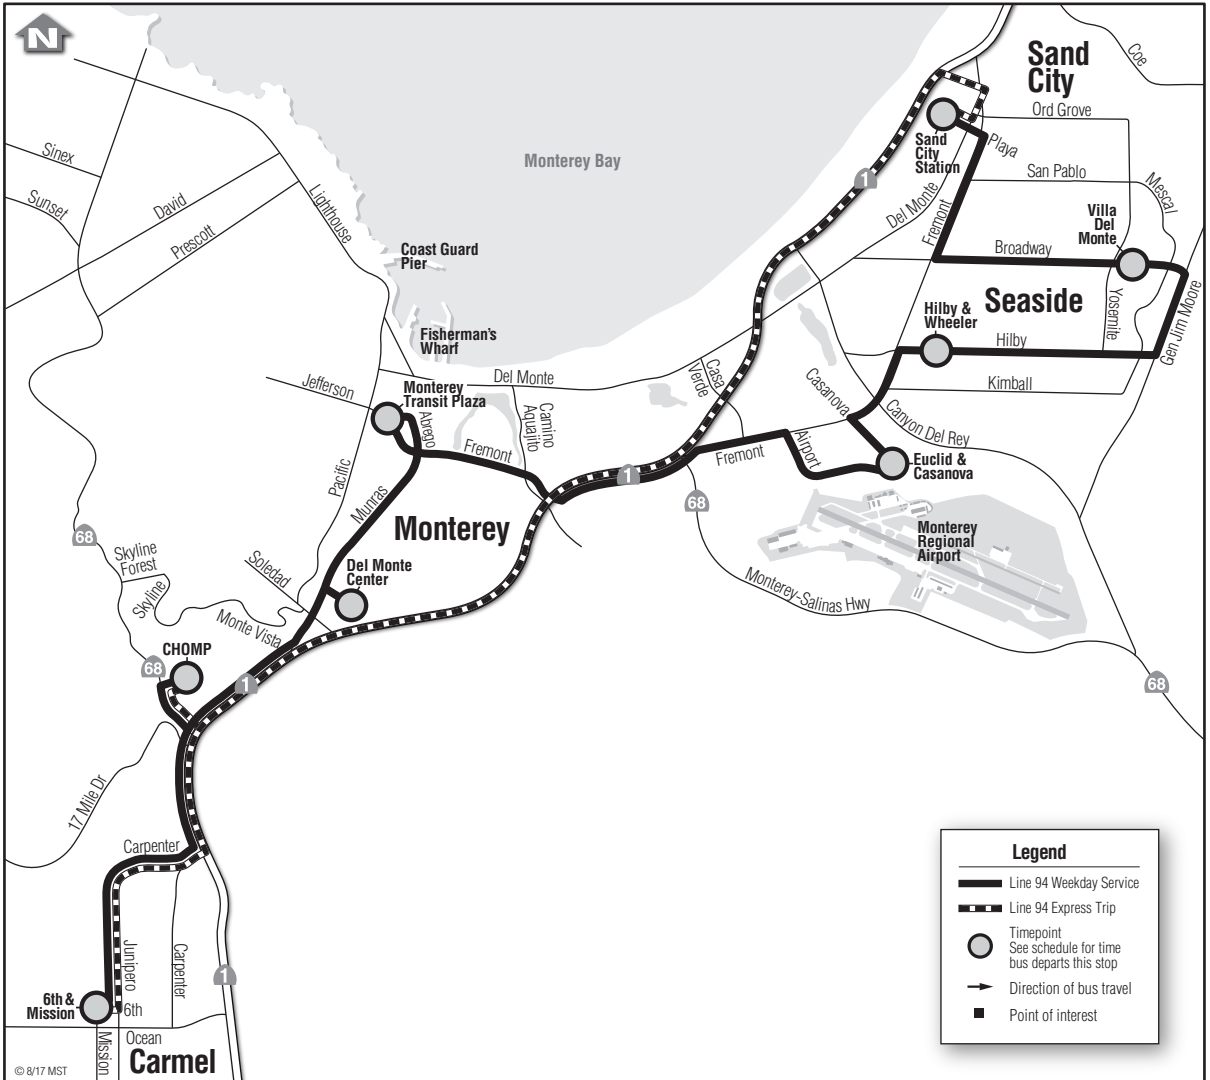

94 Sand City–Carmel

Senior Shuttle

Primary / Discount
Primaria / Descuento
\$2.50 / 75¢

Reduced 75¢ discount fare on senior shuttles provided by Measure Q.

© 8/17 MST

94 Sand City

Daily*

Notes	<input type="radio"/> Carmel 6th & Mission	<input type="radio"/> CHOMP	<input type="radio"/> Del Monte Center	<input type="radio"/> Monterey Transit Plaza	<input type="radio"/> Euclid & Casanova	<input type="radio"/> Hilby & Wheeler	<input type="radio"/> Villa Del Monte	<input type="radio"/> Sand City Station
	9:26	9:35	--	--	--	--	--	9:50
	10:50	11:00	11:07	11:12	11:22	11:27	11:34	11:41
	12:50	1:00	1:07	1:12	1:22	1:27	1:34	1:41
	2:50	3:00	3:07	3:12	3:22	3:27	3:34	3:41

94 Carmel

Daily*

Notes	<input type="radio"/> Sand City Station	<input type="radio"/> Villa Del Monte	<input type="radio"/> Hilby & Wheeler	<input type="radio"/> Euclid & Casanova	<input type="radio"/> Monterey Transit Plaza	<input type="radio"/> Del Monte Center	<input type="radio"/> CHOMP	<input type="radio"/> Carmel 6th & Mission
	9:54	10:00	10:07	10:12	10:22	10:28	10:35	10:45
	11:54	12:00	12:07	12:12	12:22	12:28	12:35	12:45
	1:54	2:00	2:07	2:12	2:22	2:28	2:35	2:45
	3:54	4:00	4:07	4:12	4:22	4:28	4:35	4:45

Notes:

* Line 94 does not operate on Thanksgiving, Christmas, or New Year's Day.

Light Type = AM **Bold Type = PM**