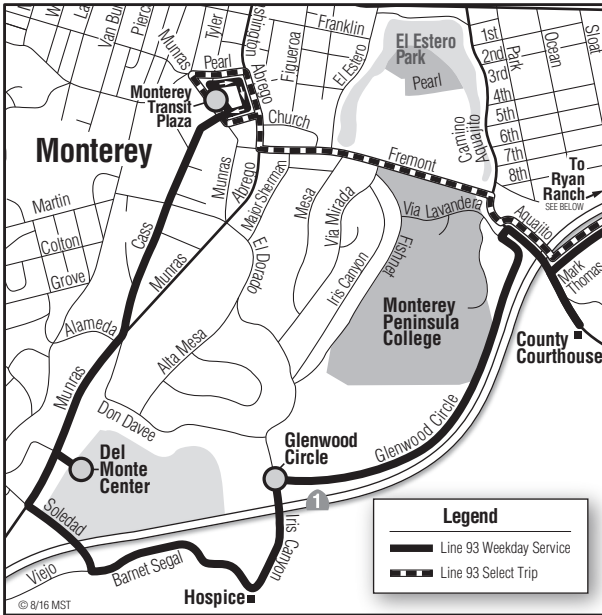

93 Ryan Ranch–Monterey

Senior Shuttle

Primary / Discount
Primaria / Descuento
\$2.50 / 75¢

Reduced 75¢ discount fare on senior shuttles provided by Measure Q.

Line 93 Service

93 Ryan Ranch

Weekdays*					
Notes	Monterey Transit Plaza	Del Monte Center	Glenwood Circle	Monterey Regional Airport	Ryan Ranch Upper Ragsdale & Lower Ragsdale
A	7:30	--	--	7:40	7:47
	8:30	8:35	8:43	8:56	9:06
	9:35	9:40	9:48	10:01	10:11
	11:55	12:00	12:08	12:21	12:31
	2:15	2:20	2:28	2:41	2:51
	4:40	4:45	4:53	5:06	5:16

93 Monterey

Weekdays*					
Notes	Ryan Ranch Upper Ragsdale & Lower Ragsdale	Monterey Regional Airport	Glenwood Circle	Del Monte Center	Monterey Transit Plaza
	--	--	--	--	--
	9:06	9:13	9:26	9:31	9:36
	10:11	10:18	10:31	10:36	10:41
	12:31	12:38	12:51	12:56	1:01
	2:51	2:58	3:11	3:16	3:21
	5:16	5:23	5:36	5:41	5:46

Notes:

A Operates via Fremont and Aguajito to Mark Thomas, no service to Courthouse

* No holiday service

Light Type = AM **Bold Type = PM**

This route may be delayed by the Holman Highway 68 Roundabout construction.
Puede que esta ruta tenga retrasos debido a la construcción en Highway 68.