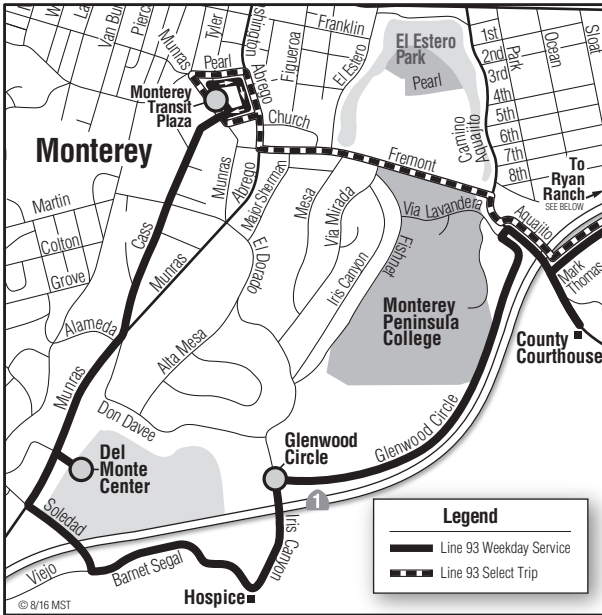

# 93 Ryan Ranch–Monterey

Senior Shuttle

Primary / Discount  
Primaria / Descuento  
**\$2.50 / 75¢**

Reduced 75¢ discount fare on senior shuttles provided by Measure Q.

## Line 93 Service

# 93 Ryan Ranch

Weekdays*					
Notes	Monterey Transit Plaza	Del Monte Center	Glenwood Circle	Monterey Regional Airport	Ryan Ranch Upper Ragsdale & Lower Ragsdale
A	7:30	--	--	7:40	7:47
	8:30	8:35	8:43	8:56	9:06
	9:35	9:40	9:48	10:01	10:11
	11:55	<b>12:00</b>	<b>12:08</b>	<b>12:21</b>	<b>12:31</b>
	<b>2:15</b>	<b>2:20</b>	<b>2:28</b>	<b>2:41</b>	<b>2:51</b>
	<b>4:40</b>	<b>4:45</b>	<b>4:53</b>	<b>5:06</b>	<b>5:16</b>

Notes:

A Operates via Fremont and Aguajito to Mark Thomas, no service to Courthouse

\* No holiday service

Light Type = AM **Bold Type = PM**

This route may be delayed by the Holman Highway 68 Roundabout construction.  
Puede que esta ruta tenga retrasos debido a la construcción en Highway 68.