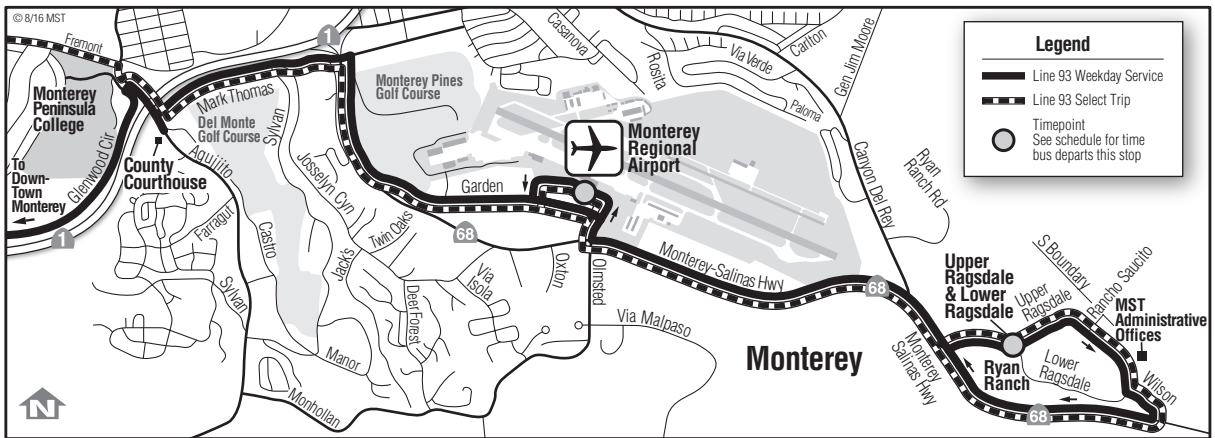

93 Ryan Ranch–Monterey

Senior Shuttle

Primary / Discount
Primaria / Descuento
\$2.50 / 75¢

Reduced 75¢ discount fare on senior shuttles provided by Measure Q.

Line 93 Service

93 Ryan Ranch

Weekdays*					
Notes	Monterey Transit Plaza	Del Monte Center	Glenwood Circle	Monterey Regional Airport	Ryan Ranch Upper Ragsdale & Lower Ragsdale
A	7:30	--	--	7:40	7:47
	8:30	8:35	8:43	8:56	9:06
	9:35	9:40	9:48	10:01	10:11
	11:55	12:00	12:08	12:21	12:31
	2:15	2:20	2:28	2:41	2:51
	4:40	4:45	4:53	5:06	5:16

93 Monterey

Weekdays*					
Notes	Ryan Ranch Upper Ragsdale & Lower Ragsdale	Monterey Regional Airport	Glenwood Circle	Del Monte Center	Monterey Transit Plaza
	--	--	--	--	--
	9:06	9:13	9:26	9:31	9:36
	10:11	10:18	10:31	10:36	10:41
	12:31	12:38	12:51	12:56	1:01
	2:51	2:58	3:11	3:16	3:21
	5:16	5:23	5:36	5:41	5:46

Notes:

A Operates via Fremont and Aguajito to Mark Thomas, no service to Courthouse

* No holiday service

Light Type = AM **Bold Type = PM**

This route may be delayed by the Holman Highway 68 Roundabout construction.
Puede que esta ruta tenga retrasos debido a la construcción en Highway 68.