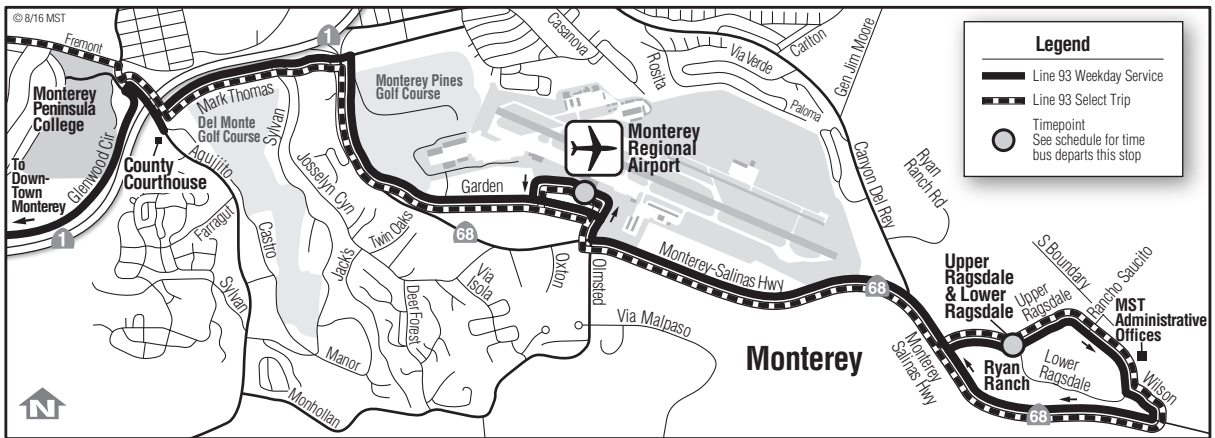

93 Ryan Ranch–Monterey

Senior Shuttle

Primary / Discount
Primaria / Descuento
\$2.50 / 75¢

Reduced 75¢ discount fare on senior shuttles provided by Measure Q.

Line 93 Service

93 Ryan Ranch

Weekdays*					
Notes	Monterey Transit Plaza	Del Monte Center	Glenwood Circle	Monterey Regional Airport	Ryan Ranch Upper Ragsdale & Lower Ragsdale
A	7:30	--	--	7:40	7:47
	8:19	8:24	8:32	8:45	8:55
	10:19	10:24	10:32	10:45	10:55
	12:19	12:24	12:32	12:45	12:55
	2:19	2:24	2:32	2:45	2:55
	4:29	4:34	4:42	4:55	5:05

93 Monterey

Weekdays*					
Notes	Ryan Ranch Upper Ragsdale & Lower Ragsdale	Monterey Regional Airport	Glenwood Circle	Del Monte Center	Monterey Transit Plaza
	--	--	--	--	--
	8:55	9:02	9:15	9:20	9:25
	10:55	11:02	11:15	11:20	11:25
	12:55	1:02	1:15	1:20	1:25
	2:55	3:02	3:15	3:20	3:25
	5:10	5:17	5:30	5:35	5:40

Notes:

A Operates via Fremont and Aguajito to Mark Thomas, no service to Courthouse

* No holiday service

Light Type = AM **Bold Type = PM**