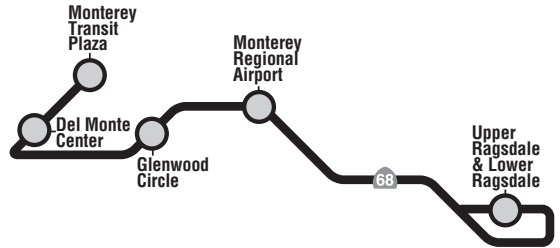

# 93 Ryan Ranch–Monterey

Senior Shuttle

Primary / Discount  
Primaria / Descuento  
**\$2.50 / 75¢**

Reduced 75¢ discount fare on senior shuttles provided by Measure Q.

## Line 93 Service

# 93 Ryan Ranch

Weekdays*					
Notes	Monterey Transit Plaza	Del Monte Center	Glenwood Circle	Monterey Regional Airport	Ryan Ranch Upper Ragsdale & Lower Ragsdale
A	7:30	--	--	7:40	7:47
	8:30	8:35	8:43	8:56	9:06
	9:35	9:40	9:48	10:01	10:11
	11:55	<b>12:00</b>	<b>12:08</b>	<b>12:21</b>	<b>12:31</b>
	<b>2:15</b>	<b>2:20</b>	<b>2:28</b>	<b>2:41</b>	<b>2:51</b>
	<b>4:40</b>	<b>4:45</b>	<b>4:53</b>	<b>5:06</b>	<b>5:16</b>

Notes:

A Operates via Fremont and Aguajito to Mark Thomas, no service to Courthouse

\* No holiday service

Light Type = AM **Bold Type = PM**

This route may be delayed by the Holman Highway 68 Roundabout construction.  
Puede que esta ruta tenga retrasos debido a la construcción en Highway 68.