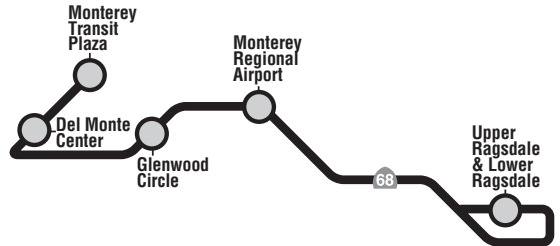

93 Ryan Ranch–Monterey

Senior Shuttle

Primary / Discount
Primaria / Descuento
\$2.50 / 75¢

Reduced 75¢ discount fare on senior shuttles provided by Measure Q.

Line 93 Service

93 Ryan Ranch

Weekdays*					
Notes	Monterey Transit Plaza	Del Monte Center	Glenwood Circle	Monterey Regional Airport	Ryan Ranch Upper Ragsdale & Lower Ragsdale
A	7:30	--	--	7:40	7:47
	8:19	8:24	8:32	8:45	8:55
	10:19	10:24	10:32	10:45	10:55
	12:19	12:24	12:32	12:45	12:55
	2:19	2:24	2:32	2:45	2:55
	4:29	4:34	4:42	4:55	5:05

93 Monterey

Weekdays*					
Notes	Ryan Ranch Upper Ragsdale & Lower Ragsdale	Monterey Regional Airport	Glenwood Circle	Del Monte Center	Monterey Transit Plaza
	--	--	--	--	--
	8:55	9:02	9:15	9:20	9:25
	10:55	11:02	11:15	11:20	11:25
	12:55	1:02	1:15	1:20	1:25
	2:55	3:02	3:15	3:20	3:25
	5:10	5:17	5:30	5:35	5:40

Notes:

A Operates via Fremont and Aguajito to Mark Thomas, no service to Courthouse

* No holiday service

Light Type = AM **Bold Type = PM**