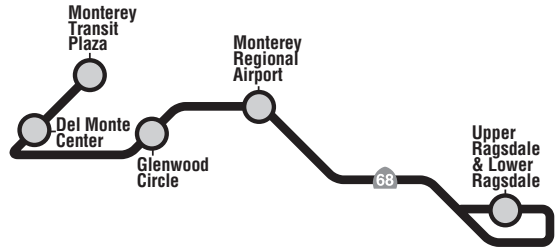

93 Ryan Ranch–Monterey

Senior Shuttle

Primary / Discount
Primaria / Descuento
\$2.50 / 75¢

Reduced 75¢ discount fare on senior shuttles provided by Measure Q.

Line 93 Service

93 Ryan Ranch

Weekdays*					
Notes	Monterey Transit Plaza	Del Monte Center	Glenwood Circle	Monterey Regional Airport	Ryan Ranch Upper Ragsdale & Lower Ragsdale
A	7:30	--	--	7:40	7:47
	8:30	8:35	8:43	8:56	9:06
	9:35	9:40	9:48	10:01	10:11
	11:55	12:00	12:08	12:21	12:31
	2:15	2:20	2:28	2:41	2:51
	4:40	4:45	4:53	5:06	5:16

93 Monterey

Weekdays*					
Notes	Ryan Ranch Upper Ragsdale & Lower Ragsdale	Monterey Regional Airport	Glenwood Circle	Del Monte Center	Monterey Transit Plaza
	--	--	--	--	--
	9:06	9:13	9:26	9:31	9:36
	10:11	10:18	10:31	10:36	10:41
	12:31	12:38	12:51	12:56	1:01
	2:51	2:58	3:11	3:16	3:21
	5:16	5:23	5:36	5:41	5:46

Notes:

A Operates via Fremont and Aguajito to Mark Thomas, no service to Courthouse

* No holiday service

Light Type = AM **Bold Type = PM**

This route may be delayed by the Holman Highway 68 Roundabout construction.
Puede que esta ruta tenga retrasos debido a la construcción en Highway 68.