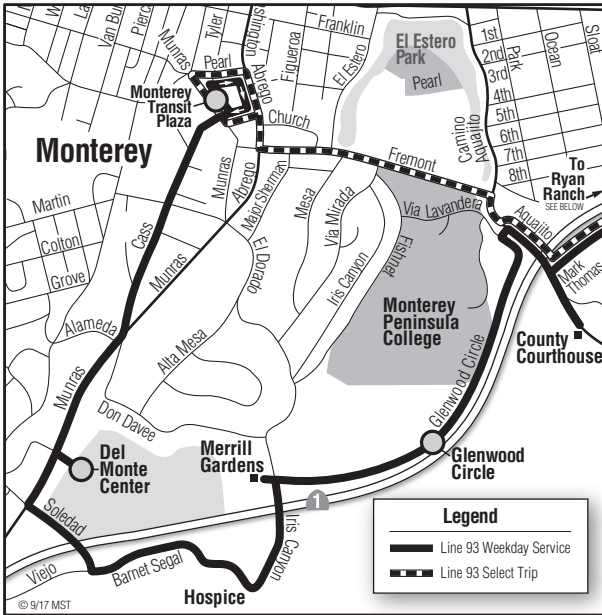

93 Ryan Ranch–Monterey

Senior Shuttle

Primary / Discount
Primaria / Descuento
\$2.50 / 75¢

Reduced 75¢ discount fare on senior shuttles provided by Measure Q.

Line 93 Service

93 Ryan Ranch

Weekdays*					
Notes	Monterey Transit Plaza	Del Monte Center	Glenwood Circle	Monterey Regional Airport	Ryan Ranch Upper Ragsdale & Lower Ragsdale
A	7:30	--	--	7:40	7:47
	8:19	8:24	8:32	8:45	8:55
	10:19	10:24	10:32	10:45	10:55
	12:19	12:24	12:32	12:45	12:55
	2:19	2:24	2:32	2:45	2:55
	4:29	4:34	4:42	4:55	5:05

93 Monterey

Weekdays*					
Notes	Ryan Ranch Upper Ragsdale & Lower Ragsdale	Monterey Regional Airport	Glenwood Circle	Del Monte Center	Monterey Transit Plaza
	--	--	--	--	--
	8:55	9:02	9:15	9:20	9:25
	10:55	11:02	11:15	11:20	11:25
	12:55	1:02	1:15	1:20	1:25
	2:55	3:02	3:15	3:20	3:25
	5:10	5:17	5:30	5:35	5:40

Notes:

A Operates via Fremont and Aguajito to Mark Thomas, no service to Courthouse

* No holiday service

Light Type = AM **Bold Type = PM**