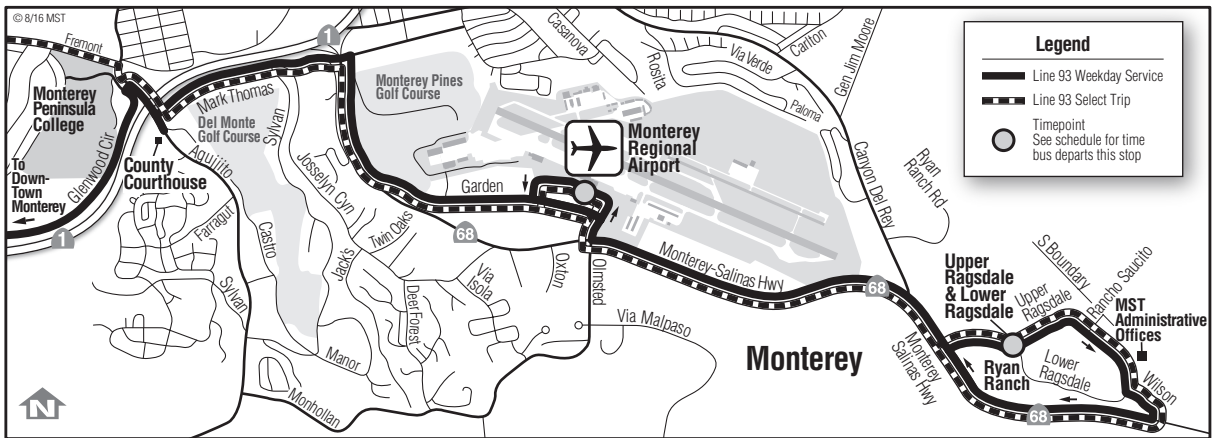

# 93 Ryan Ranch–Monterey

Senior Shuttle

Primary / Discount  
Primaria / Descuento  
**\$2.50 / 75¢**

Reduced 75¢ discount fare on senior shuttles provided by Measure Q.

## Line 93 Service

# 93 Ryan Ranch

Weekdays*					
Notes	Monterey Transit Plaza	Del Monte Center	Glenwood Circle	Monterey Regional Airport	Ryan Ranch Upper Ragsdale & Lower Ragsdale
A	7:30	--	--	7:40	7:47
	8:30	8:35	8:43	8:56	9:06
	9:35	9:40	9:48	10:01	10:11
	11:55	<b>12:00</b>	<b>12:08</b>	<b>12:21</b>	<b>12:31</b>
	<b>2:15</b>	<b>2:20</b>	<b>2:28</b>	<b>2:41</b>	<b>2:51</b>
	<b>4:40</b>	<b>4:45</b>	<b>4:53</b>	<b>5:06</b>	<b>5:16</b>

Notes:

A Operates via Fremont and Aguajito to Mark Thomas, no service to Courthouse

\* No holiday service

Light Type = AM **Bold Type = PM**

This route may be delayed by the Holman Highway 68 Roundabout construction.  
Puede que esta ruta tenga retrasos debido a la construcción en Highway 68.