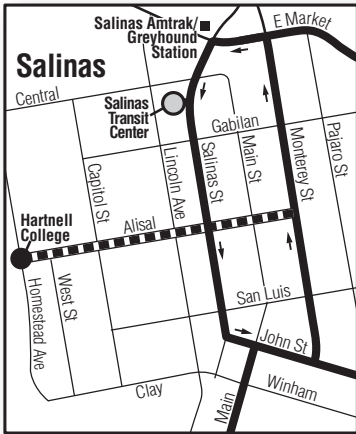

# 82 Fort Hunter Liggett–Salinas Express

Commuter / Discount  
Viaje al trabajo / Descuento  
**\$12 / \$6**

Although MST tries to ensure reliable wireless Internet service, circumstances beyond our control may limit availability.

**Legend**

- Line 82
- Line 82 Hartnell College Trip
- Line 82 Select Trip
- Timepoint See schedule for time bus departs this stop
- Bus Stop
- Direction of bus travel
- Point of interest

© 1/18 MST

# 82 Fort Hunter Liggett Express

Weekdays*/Días de la semana*									
Notes	Highway 68 Laureles Grade Park & Ride	Salinas Transit Center	Soledad Mission Shopping Ctr	Greenfield El Camino Real & Walnut	King City 1st & Pearl	King City Mee Memorial	Fort Hunter Liggett Infantry Rd & PX	Infantry Rd & HQ Bldg	
	5:13	5:30	6:05	6:15	6:31	6:37	7:05	7:15	
A	<b>2:43</b>	<b>3:10</b>	<b>3:45</b>	<b>3:55</b>	<b>4:11</b>	<b>4:17</b>	<b>4:50</b>	<b>4:55</b>	
	--	--	--	--	--	--	--	--	
	--	--	--	--	--	--	--	--	
Saturdays & Sundays*/Sábados y Domingos*									
	<b>3:43</b>	<b>4:00</b>	<b>4:35</b>	<b>4:45</b>	<b>5:01</b>	<b>5:07</b>	<b>5:40</b>	<b>5:45</b>	
	--	--	--	--	--	--	--	--	

Students boarding at W. Alisal & Homestead in Salinas and other Hartnell College campus locations ride **free** with a valid Hartnell College photo student ID. Upon boarding, a special transfer will be issued allowing students to complete a one-way trip on any MST service.