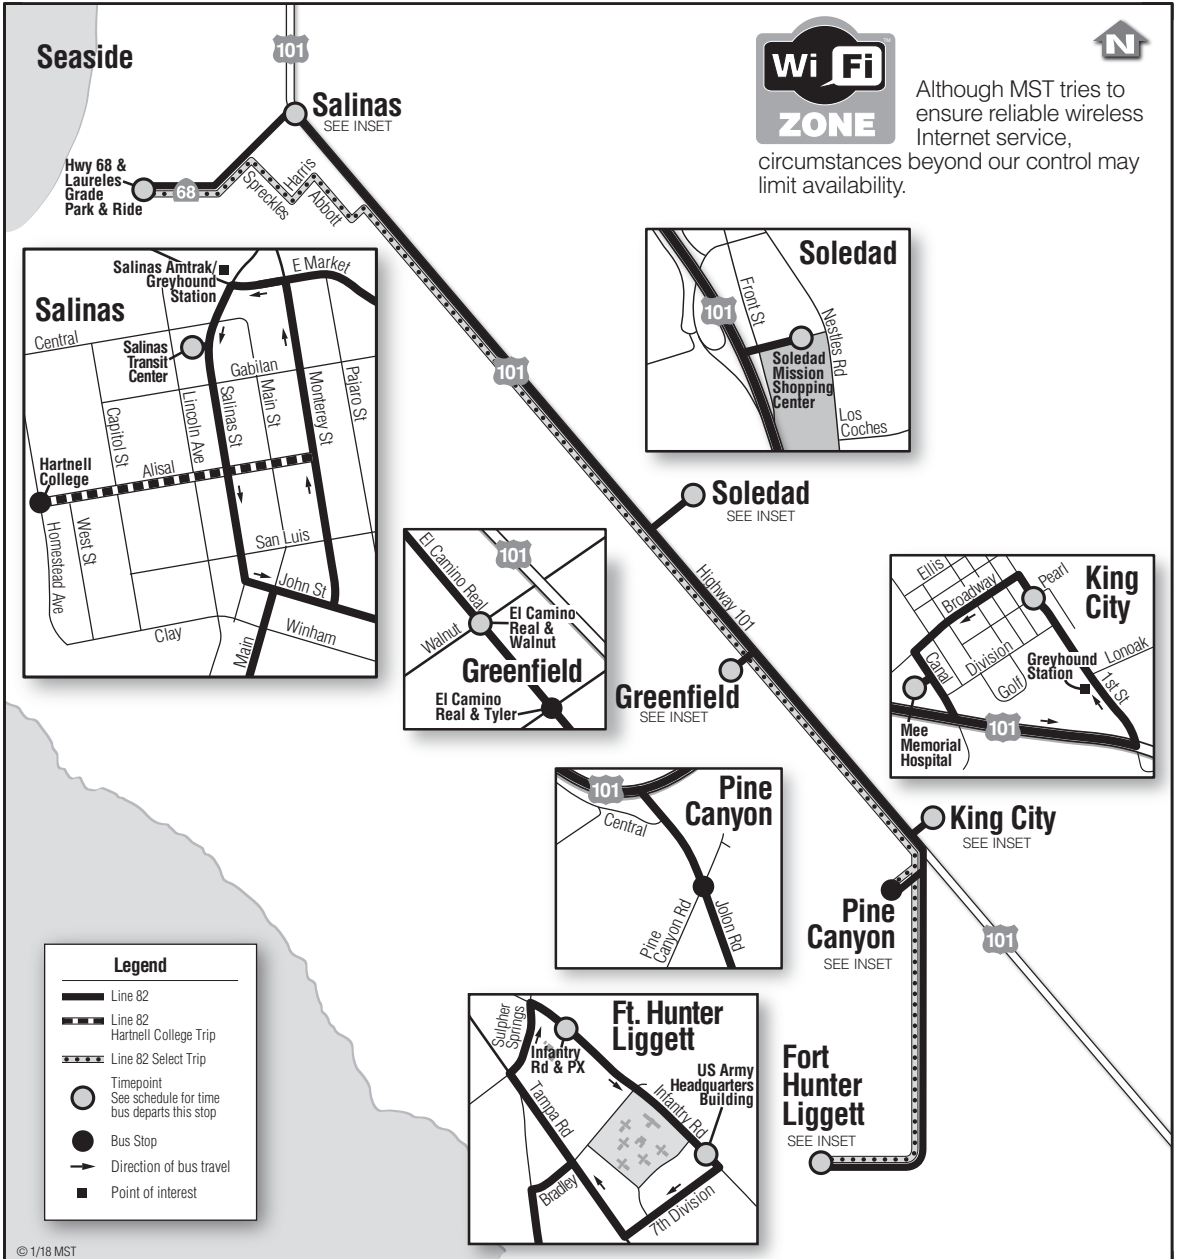

**Legend**

- Line 82
- Line 82 Hartnell College Trip
- Line 82 Select Trip
- Timepoint See schedule for time bus departs this stop
- Bus Stop
- Direction of bus travel
- Point of interest

© 1/18 MST

# 82 Fort Hunter Liggett Express

Weekdays*/Días de la semana*									
Notes	Highway 68 Laureles Grade Park & Ride	Salinas Transit Center	Soledad Mission Shopping Ctr	Greenfield El Camino Real & Walnut	King City 1st & Pearl	King City Mee Memorial	Fort Hunter Liggett Infantry Rd & PX	Infantry Rd & HQ Bldg	
	5:13	5:30	6:05	6:15	6:31	6:37	7:05	7:15	
A	<b>2:43</b>	<b>3:10</b>	<b>3:45</b>	<b>3:55</b>	<b>4:11</b>	<b>4:17</b>	<b>4:50</b>	<b>4:55</b>	
	--	--	--	--	--	--	--	--	
	--	--	--	--	--	--	--	--	
Saturdays & Sundays*/Sábados y Domingos*									
	<b>3:43</b>	<b>4:00</b>	<b>4:35</b>	<b>4:45</b>	<b>5:01</b>	<b>5:07</b>	<b>5:40</b>	<b>5:45</b>	
	--	--	--	--	--	--	--	--	

Notes:

A Trip serves Hartnell College at 3:00 pm.

B Trip continues as Line 23 to Salinas.

\* Line 82 does not operate on Thanksgiving, Christmas or New Year's Day.

For entry onto the Fort Hunter Liggett military installation, you must present your valid military/DOD employee badge or identification card to security personnel at the gate entrance.

Students boarding at W. Alisal & Homestead in Salinas and other Hartnell College campus locations ride **free** with a valid Hartnell College photo student ID. Upon boarding, a special transfer will be issued allowing students to complete a one-way trip on any MST service.