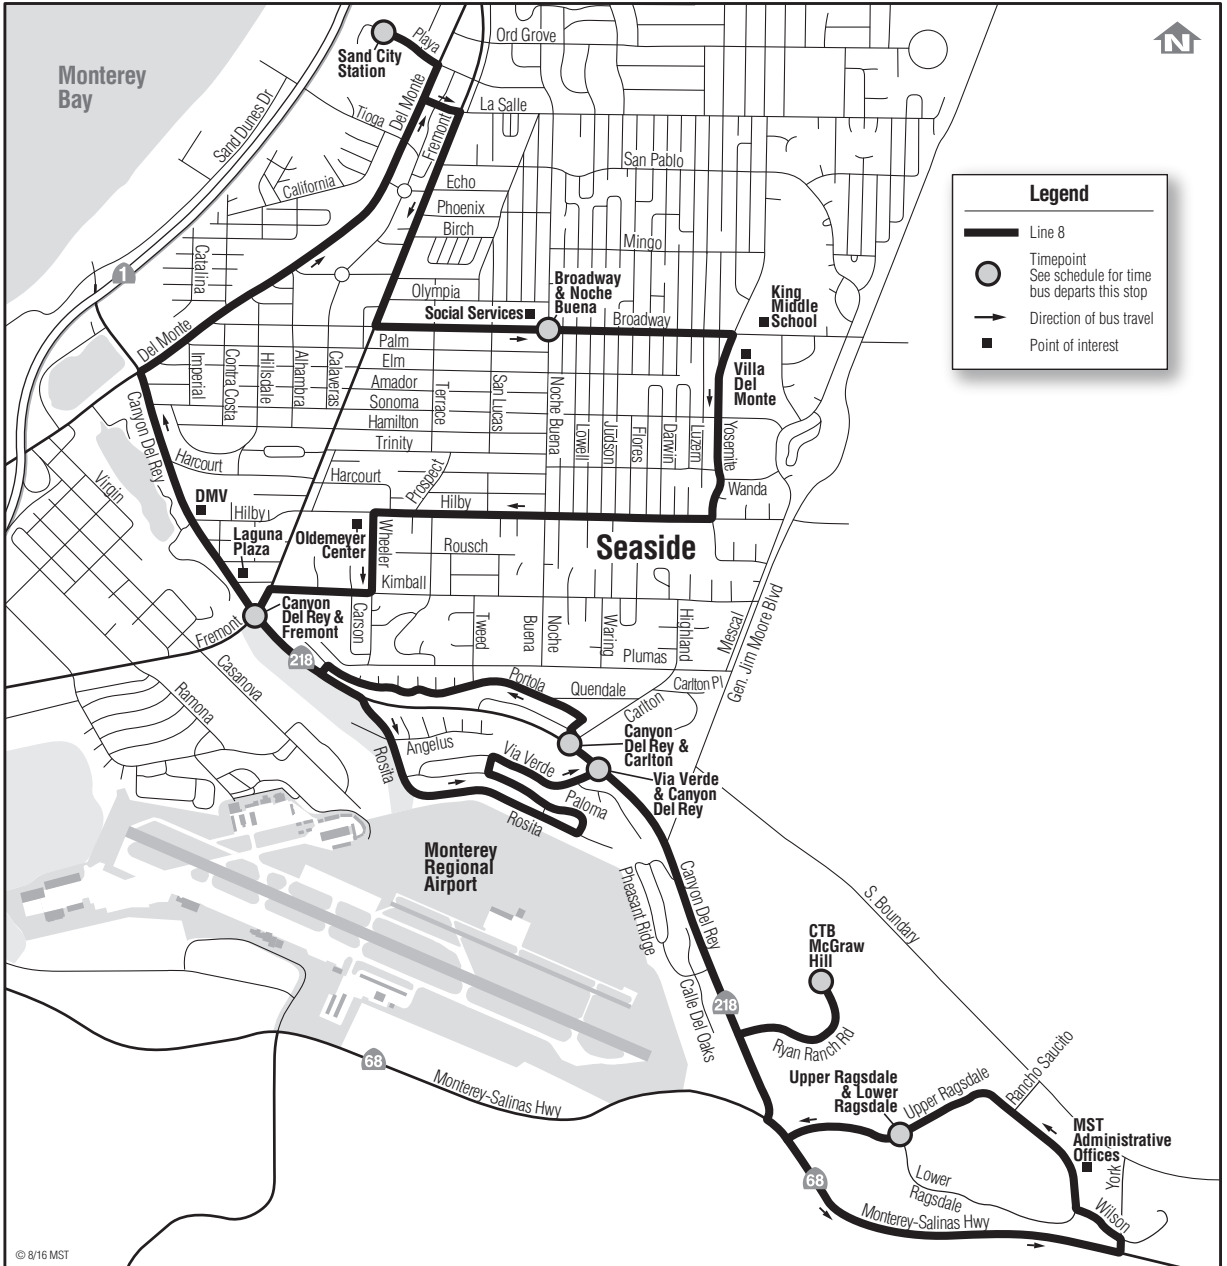

8 Ryan Ranch—Sand City

via Seaside and Del Rey Oaks

Primary / Discount
Primaria / Descuento
\$2.50 / \$1.25

© 8/16 MST

8 Ryan Ranch

Weekdays*/Días de la semana*

Notes	Sand City Station	Seaside Broadway & Noche Buena	Del Rey Oaks Canyon Del Rey & Fremont	Del Rey Oaks Via Verde & Canyon Del Rey	CTB McGraw Hill	Ryan Ranch Upper Ragsdale & Lower Ragsdale
	○	○	○	○	○	○
	6:25	6:31	6:39	6:44	6:51	6:55
	7:25	7:31	7:39	7:44	7:51	7:55
	8:25	8:31	8:39	8:44	8:51	8:55
	3:25	3:31	3:39	3:44	--	3:55
	4:25	4:31	4:39	4:44	--	4:55
A	5:30	5:36	5:44	5:52	--	--

8 Sand City

Weekdays*/Días de la semana*

Notes	Ryan Ranch Upper Ragsdale & Lower Ragsdale	CTB McGraw Hill	Del Rey Oaks Canyon Del Rey & Carlton	Del Rey Oaks Canyon Del Rey & Fremont	Sand City Station
	○	○	○	○	○
	6:55	--	7:03	7:07	7:17
	7:55	--	8:03	8:07	8:17
	8:55	--	9:03	9:07	9:17
	3:55	4:01	4:05	4:09	4:17
	5:05	5:10	5:14	5:18	5:26

Light Type = AM **Bold Type = PM**

Notes:

A On the last outbound trip, the final stop served is Del Rey Gardens Drive & Canyon Del Rey.

* No holiday service.