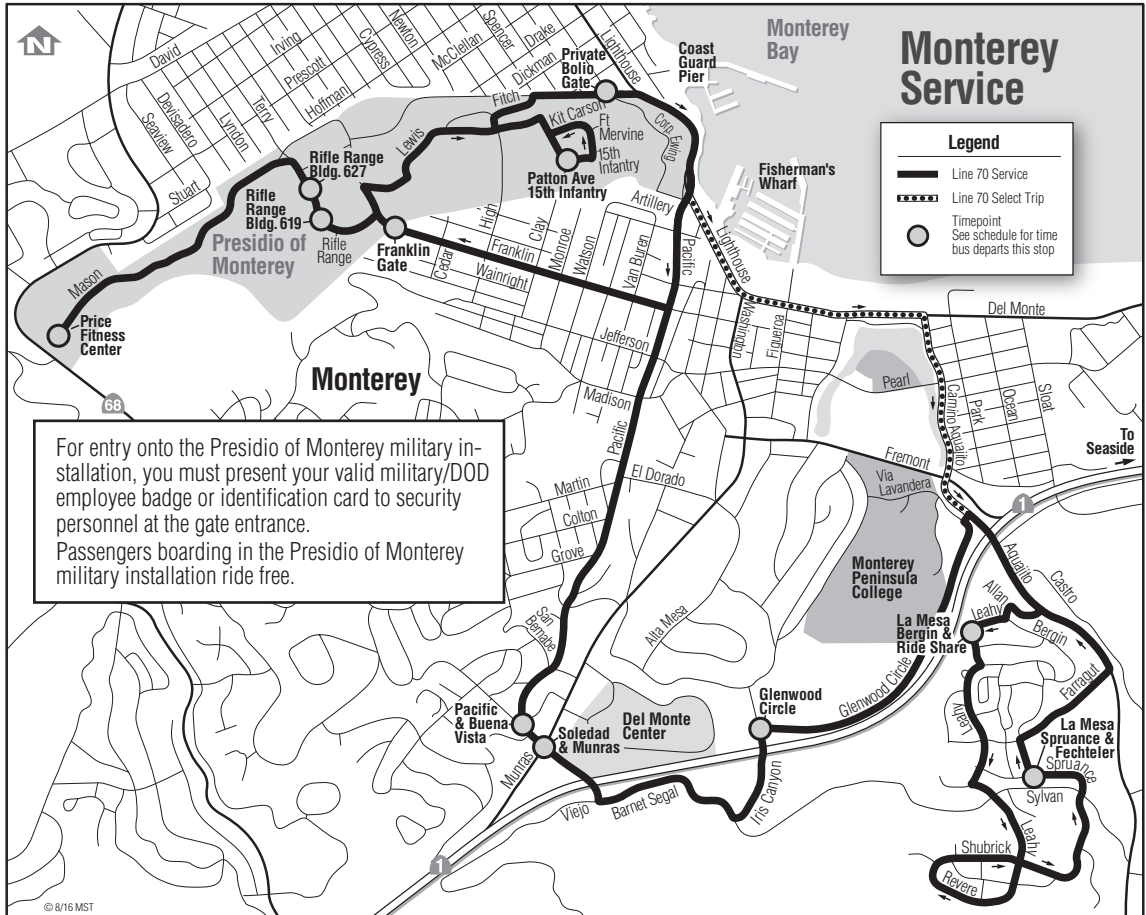

# 70 Presidio—La Mesa

Primary / Discount  
Primaria / Descuento  
**\$2.50 / \$1.25**

## 70 Presidio

Weekdays\*

Notes	La Mesa Bergin & Ride Share	La Mesa Spruance & Fectheler	Glenwood Circle	Pacific & Buena Vista	Franklin Gate	Rifle Range Bldg 619	Price Fitness Center
○	○	○	○	○	○	○	○
	5:54	6:02	6:10	6:14	6:22	6:23	6:31
	6:54	7:02	7:10	7:14	7:22	7:23	7:31

Notes: \* No holiday service. Light Type = AM **Bold Type = PM**  
A Bus operates non-stop between Presidio and La Mesa.

## 70 La Mesa

Weekdays\*

Notes	Price Fitness Center	Rifle Range Bldg 627	Patton Ave 15th Infantry	Soledad & Munras	Glenwood Circle	La Mesa Bergin & Ride Share	La Mesa Spruance & Fectheler
○	○	○	○	○	○	○	○
A	6:33	6:38	6:43	--	--	6:54	7:02
	7:33	7:38	7:43	--	--	--	--
	<b>4:30</b>	<b>4:35</b>	<b>4:40</b>	<b>4:55</b>	<b>5:00</b>	<b>5:05</b>	<b>5:14</b>