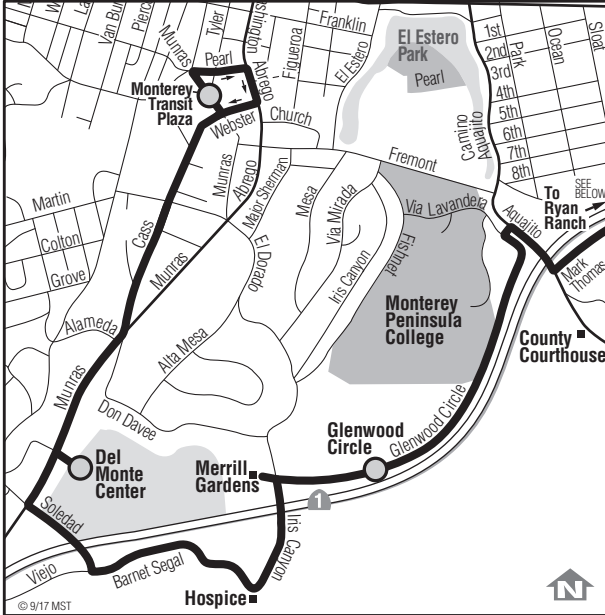

7 Del Rey Oaks–Monterey

Primary / Discount
 Primaria / Descuento
\$2.50 / \$1.25

7 Del Rey Oaks

Saturdays & Sundays*

Notes	Monterey Transit Plaza	Del Monte Center	Glenwood Circle	Monterey Regional Airport	CTB McGraw Hill	Del Rey Oaks Via Verde & Canyon Del Rey
	○	○	○	○	○	○
	8:20	8:25	8:32	8:45	8:50	8:57
	10:20	10:25	10:32	10:45	10:50	10:57
	12:20	12:25	12:32	12:45	12:50	12:57
	2:20	2:25	2:32	2:45	2:50	2:57
	4:30	4:35	4:42	4:55	5:00	5:07

Notes:

* Line 7 does not operate on Thanksgiving, Christmas Day or New Year's Day.

7 Monterey

Saturdays & Sundays*

Notes	Del Rey Oaks Via Verde & Canyon Del Rey	CTB McGraw Hill	Monterey Regional Airport	Glenwood Circle	Del Monte Center	Monterey Transit Plaza
	○	○	○	○	○	○
	8:57	9:01	9:05	9:15	9:20	9:25
	10:57	11:01	11:05	11:15	11:20	11:25
	12:57	1:01	1:05	1:15	1:20	1:25
	2:57	3:01	3:05	3:15	3:20	3:25
	5:07	5:11	5:15	5:25	5:30	5:35