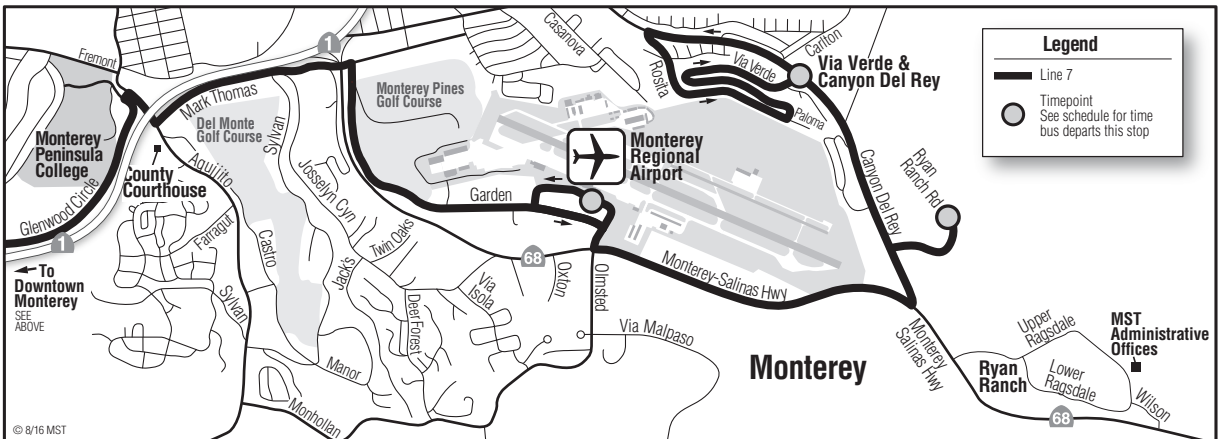

7 Del Rey Oaks–Monterey

Primary / Discount
 Primaria / Descuento
\$2.50 / \$1.25

7 Del Rey Oaks

Saturdays & Sundays*

Notes	Monterey Transit Plaza	Del Monte Center	Glenwood Circle	Monterey Regional Airport	CTB McGraw Hill	Del Rey Oaks Via Verde & Canyon Del Rey
	○	○	○	○	○	○
	8:20	8:25	8:32	8:45	8:50	8:57
	10:20	10:25	10:32	10:45	10:50	10:57
	12:20	12:25	12:32	12:45	12:50	12:57
	2:20	2:25	2:32	2:45	2:50	2:57
	4:30	4:35	4:42	4:55	5:00	5:07

Notes:

* Line 7 does not operate on Thanksgiving, Christmas Day or New Year's Day.

7 Monterey

Saturdays & Sundays*

Notes	Del Rey Oaks Via Verde & Canyon Del Rey	CTB McGraw Hill	Monterey Regional Airport	Glenwood Circle	Del Monte Center	Monterey Transit Plaza
	○	○	○	○	○	○
	8:57	9:01	9:05	9:15	9:20	9:25
	10:57	11:01	11:05	11:15	11:20	11:25
	12:57	1:01	1:05	1:15	1:20	1:25
	2:57	3:01	3:05	3:15	3:20	3:25
	5:07	5:11	5:15	5:25	5:30	5:35