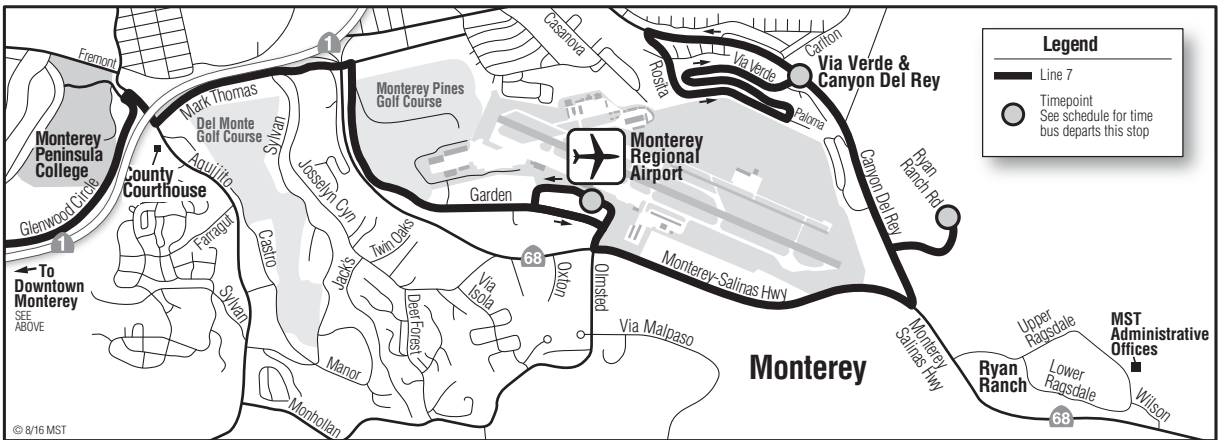

7 Del Rey Oaks–Monterey

Primary / Discount
 Primaria / Descuento
\$2.50 / \$1.25

Continued on next page

7 Del Rey Oaks						
Saturdays & Sundays*						
Notes	Monterey Transit Plaza	Del Monte Center	Glenwood Circle	Monterey Regional Airport	CTB McGraw Hill	Del Rey Oaks Via Verde & Canyon Del Rey
	○	○	○	○	○	○
	8:30	8:35	8:42	8:55	9:01	9:07
	11:45	11:50	11:57	12:10	12:16	12:22
	2:05	2:10	2:17	2:30	2:36	2:42
	4:30	4:35	4:42	4:55	5:01	5:07

7 Monterey						
Saturdays & Sundays*						
Notes	Del Rey Oaks Via Verde & Canyon Del Rey	CTB McGraw Hill	Monterey Regional Airport	Glenwood Circle	Del Monte Center	Monterey Transit Plaza
	○	○	○	○	○	○
	9:07	9:11	9:15	9:25	9:30	9:35
	12:22	12:26	12:30	12:40	12:45	12:50
	2:42	2:46	2:50	3:00	3:05	3:10
	5:07	5:11	5:15	5:25	5:30	5:35

Notes:

* Line 7 does not operate on Thanksgiving, Christmas Day or New Year's Day.

Light Type = AM **Bold Type = PM**

This route may be delayed by the Holman Highway 68 Roundabout construction. Puede que esta ruta tenga retrasos debido a la construcción en Highway 68.

TRANSIT TIP

– For additional service from Del Rey Oaks see page 142 for Del Rey Oaks Special Service