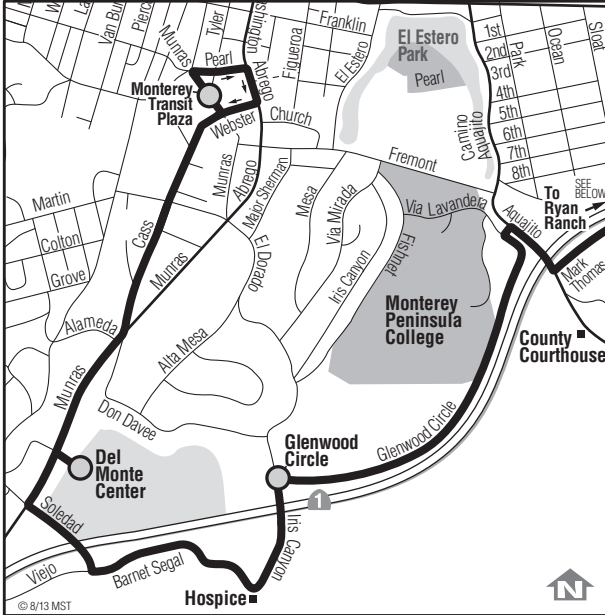

7 Del Rey Oaks–Monterey

Primary / Discount
 Primaria / Descuento
\$2.50 / \$1.25

Continued on next page

7 Del Rey Oaks						
Saturdays & Sundays*						
Notes	Monterey Transit Plaza	Del Monte Center	Glenwood Circle	Monterey Regional Airport	CTB McGraw Hill	Del Rey Oaks Via Verde & Canyon Del Rey
	○	○	○	○	○	○
	8:30	8:35	8:42	8:55	9:01	9:07
	11:45	11:50	11:57	12:10	12:16	12:22
	2:05	2:10	2:17	2:30	2:36	2:42
	4:30	4:35	4:42	4:55	5:01	5:07

7 Monterey						
Saturdays & Sundays*						
Notes	Del Rey Oaks Via Verde & Canyon Del Rey	CTB McGraw Hill	Monterey Regional Airport	Glenwood Circle	Del Monte Center	Monterey Transit Plaza
	○	○	○	○	○	○
	9:07	9:11	9:15	9:25	9:30	9:35
	12:22	12:26	12:30	12:40	12:45	12:50
	2:42	2:46	2:50	3:00	3:05	3:10
	5:07	5:11	5:15	5:25	5:30	5:35

Notes:

* Line 7 does not operate on Thanksgiving, Christmas Day or New Year's Day.

Light Type = AM **Bold Type = PM**

This route may be delayed by the Holman Highway 68 Roundabout construction. Puede que esta ruta tenga retrasos debido a la construcción en Highway 68.

TRANSIT TIP

– For additional service from Del Rey Oaks see page 142 for Del Rey Oaks Special Service