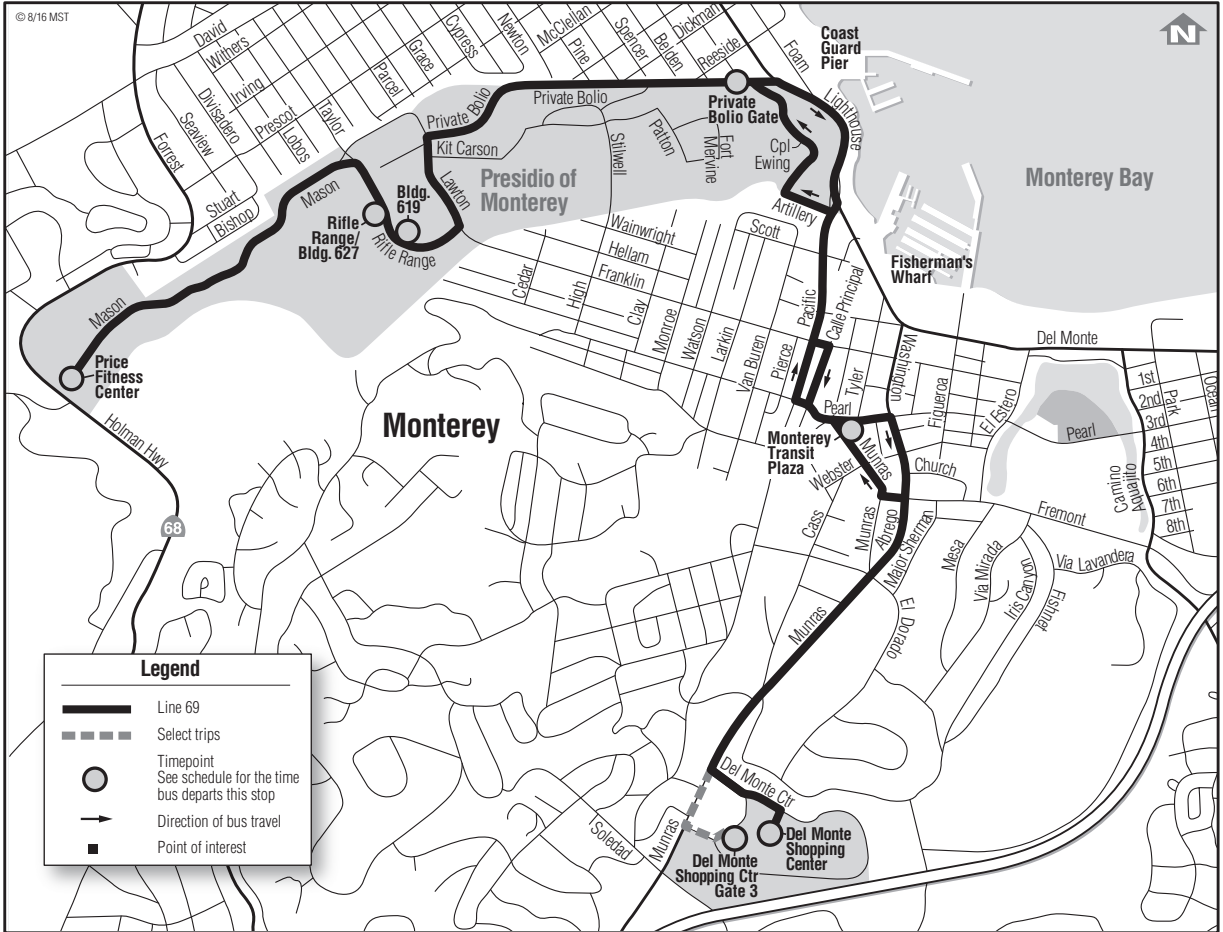

69 Presidio–Del Monte Center

Local / Discount
Local / Descuento
\$1.50 / 75¢

Continued on next page

69 Presidio						
Fridays*						
Notes	Del Monte Center	Del Monte Center Gate 3	Monterey Transit Plaza	Private Bolio Gate	Rifle Range Bldg 619	Price Fitness Center
	○	○	○	○	○	○
--	--	4:41	4:45	4:52	4:58	
--	--	5:11	5:15	5:22	5:28	
5:35	--	5:41	5:45	5:52	5:58	
6:05	--	6:11	6:15	6:22	6:28	
6:35	--	6:41	6:45	6:52	6:58	
7:35	--	7:41	7:45	7:52	7:58	
8:35	--	8:41	8:45	8:52	8:58	
9:35	--	9:41	9:45	9:52	9:58	
--	10:35	10:41	10:45	10:52	10:58	
--	11:35	11:41	11:45	11:52	11:58	
--	12:35	12:41	12:45	12:52	12:58	
--	1:35	1:41	1:45	1:52	1:58	

69 Del Monte Center					
Fridays*					
Notes	Price Fitness Center	Rifle Range Bldg 627	Monterey Transit Plaza	Del Monte Center	Del Monte Center Gate 3
	○	○	○	○	○
	5:06	5:10	5:22	5:28	--
	5:36	5:40	5:52	5:58	--
	6:06	6:10	6:22	6:28	--
	6:36	6:40	6:52	6:58	--
	7:06	7:10	7:22	7:28	--
	8:06	8:10	8:22	8:28	--
	9:06	9:10	9:22	9:28	--
	10:06	10:10	10:22	--	10:28
	11:06	11:10	11:22	--	11:28
	12:06	12:10	12:22	--	12:28
	1:06	1:10	1:22	--	1:28
	--	--	--	--	--

Notes:

* No service on Thanksgiving, Christmas or New Year's Day.

For entry onto the Presidio of Monterey military installation, you must present your valid military/DOD employee badge or identification card to security personnel at the gate entrance.