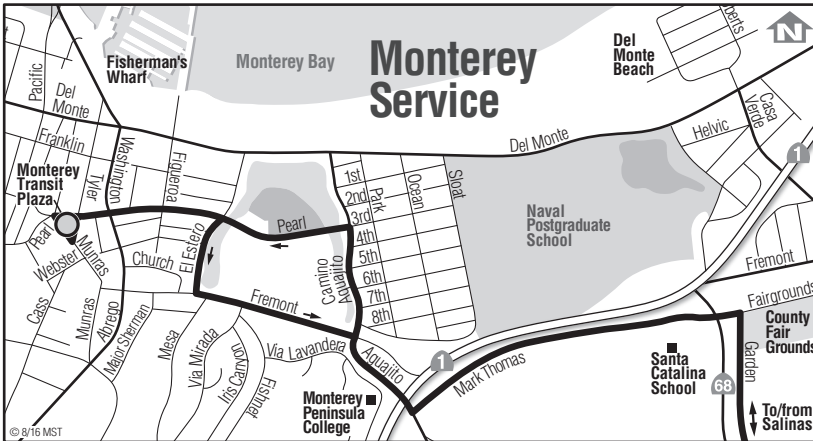

# 56 Salinas–Monterey via Hwy 68

Regional / Discount  
Regional / Descuento  
**\$3.50 / \$1.75**

## 56 Salinas via Hwy 68

Weekdays\*

Notes	Monterey Transit Plaza	Monterey Regional Airport	Ryan Ranch Wilson & Ragsdale	Hwy 68 Laguna Seca	Toro Park Portola & Creekside	Salinas Transit Center
A	6:55	7:07	7:17	7:23	7:36	8:01

## 56 Monterey via Hwy 68

Weekdays\*

Notes	Salinas Transit Center	Toro Park Portola & Creekside	Hwy 68 Laguna Seca	Ryan Ranch Wilson & Ragsdale	Monterey Regional Airport	Monterey Transit Plaza
A	8:15	8:27	8:39	8:44	8:52	9:09
	<b>3:10</b>	<b>3:27</b>	<b>3:39</b>	<b>3:44</b>	<b>3:52</b>	<b>4:09</b>