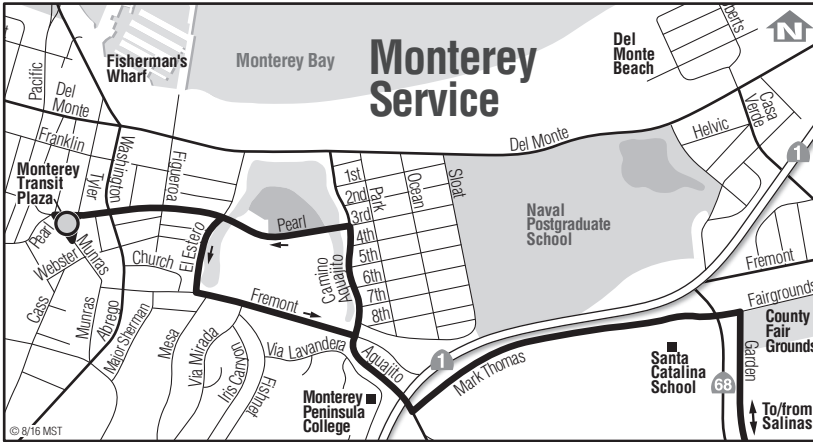

56 Salinas–Monterey via Hwy 68

Regional / Discount
Regional / Descuento
\$3.50 / \$1.75

56 Salinas via Hwy 68

Weekdays*/Días de la semana*

Notes	Monterey Transit Plaza	Monterey Regional Airport	Ryan Ranch Wilson & Ragsdale	Hwy 68 Laguna Seca	Toro Park Portola & Creekside	Salinas Transit Center
A	6:55	7:07	7:17	7:23	7:36	8:01

56 Monterey via Hwy 68

Weekdays*/Días de la semana*

Notes	Salinas Transit Center	Toro Park Portola & Creekside	Hwy 68 Laguna Seca	Ryan Ranch Wilson & Ragsdale	Monterey Regional Airport	Monterey Transit Plaza
A	8:15	8:27	8:39	8:44	8:52	9:09
	3:10	3:27	3:39	3:44	3:52	4:09