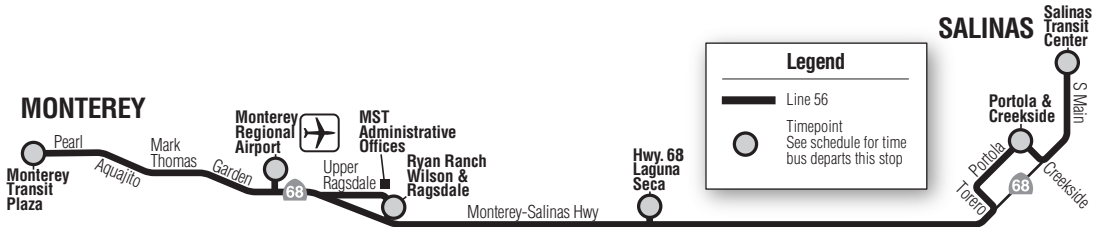

56 Salinas–Monterey via Hwy 68

Regional / Discount
Regional / Descuento
\$3.50 / \$1.75

56 Salinas via Hwy 68

Weekdays*/Días de la semana*

Notes	Monterey Transit Plaza	Monterey Regional Airport	Ryan Ranch Wilson & Ragsdale	Hwy 68 Laguna Seca	Toro Park Portola & Creekside	Salinas Transit Center
A	6:55	7:07	7:17	7:23	7:36	8:01

56 Monterey via Hwy 68

Weekdays*/Días de la semana*

Notes	Salinas Transit Center	Toro Park Portola & Creekside	Hwy 68 Laguna Seca	Ryan Ranch Wilson & Ragsdale	Monterey Regional Airport	Monterey Transit Plaza
A	8:15	8:27	8:39	8:44	8:52	9:09
	3:10	3:27	3:39	3:44	3:52	4:09