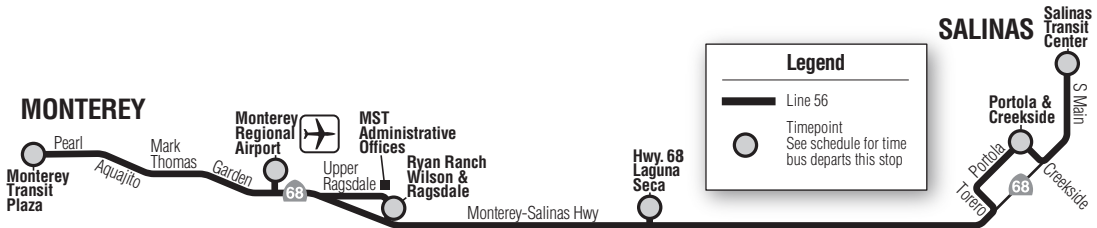

# 56 Salinas–Monterey via Hwy 68

Regional / Discount  
Regional / Descuento  
**\$3.50 / \$1.75**

## 56 Salinas via Hwy 68

Weekdays\*

Notes	Monterey Transit Plaza	Monterey Regional Airport	Ryan Ranch Wilson & Ragsdale	Hwy 68 Laguna Seca	Toro Park Portola & Creekside	Salinas Transit Center
A	6:55	7:07	7:17	7:23	7:36	8:01

## 56 Monterey via Hwy 68

Weekdays\*

Notes	Salinas Transit Center	Toro Park Portola & Creekside	Hwy 68 Laguna Seca	Ryan Ranch Wilson & Ragsdale	Monterey Regional Airport	Monterey Transit Plaza
A	8:15	8:27	8:39	8:44	8:52	9:09
	<b>3:10</b>	<b>3:27</b>	<b>3:39</b>	<b>3:44</b>	<b>3:52</b>	<b>4:09</b>