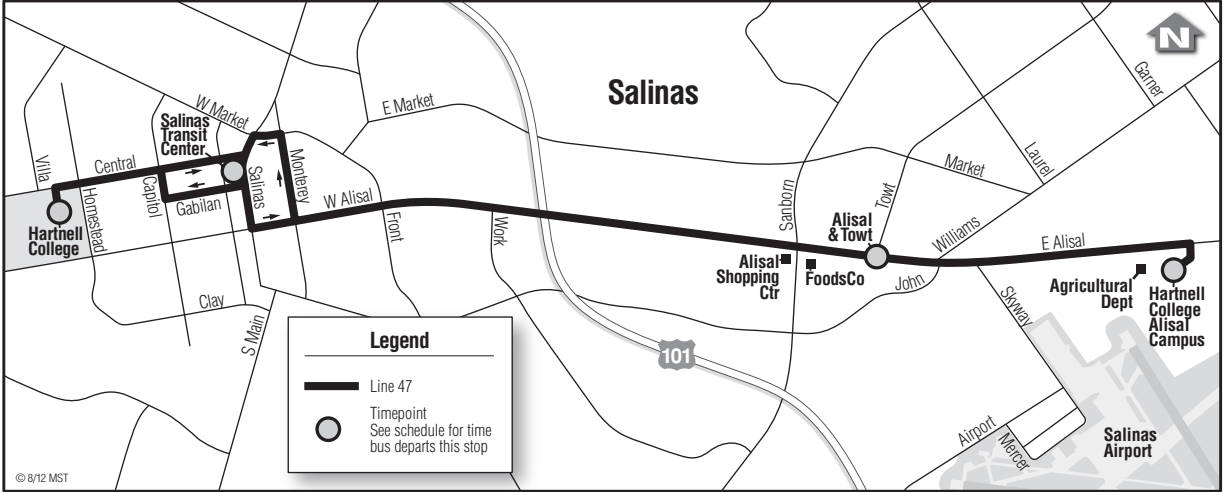

47 Hartnell–Alisal Campus

Primary / Discount
Primaria / Descuento
\$2.50 / \$1.25

47 Alisal Campus

Weekdays*

Notes	Hartnell College Circle	Salinas Transit Center	Alisal & Towt	Hartnell College Alisal Campus
	○	○	○	○
	7:00	7:05	7:17	7:23
	8:00	8:05	8:17	8:23
	9:00	9:05	9:17	9:23
	10:00	10:05	10:17	10:23
	11:00	11:05	11:17	11:23
	12:00	12:05	12:17	12:23
	1:00	1:05	1:17	1:23
	2:00	2:05	2:17	2:23
	3:00	3:05	3:17	3:23
	4:00	4:05	4:17	4:23
	5:00	5:05	5:17	5:23
	6:00	6:05	6:17	6:23

47 Hartnell

Weekdays*

Notes	Hartnell College Alisal Campus	Alisal & Towt	Salinas Transit Center	Hartnell College Circle
	○	○	○	○
	7:30	7:35	7:49	7:54
	8:30	8:35	8:49	8:54
	9:30	9:35	9:49	9:54
	10:30	10:35	10:49	10:54
	11:30	11:35	11:49	11:54
	12:30	12:35	12:49	12:54
	1:30	1:35	1:49	1:54
	2:30	2:35	2:49	2:54
	3:30	3:35	3:49	3:54
	4:30	4:35	4:49	4:54
	5:30	5:35	5:49	5:54
	6:30	6:35	6:49	6:54

Notes:
* No holiday service.

Light Type = AM **Bold Type = PM**

Line 47 does not operate during Hartnell College's summer semester and winter break.

Visit the academic calendar at www.hartnell.edu for more information.

Students boarding at Alisal (East) Campus in Salinas and other Hartnell College campus locations ride **free** with a valid Hartnell College photo student ID. Upon boarding, a special transfer will be issued allowing students to complete a one-way trip on any MST service.