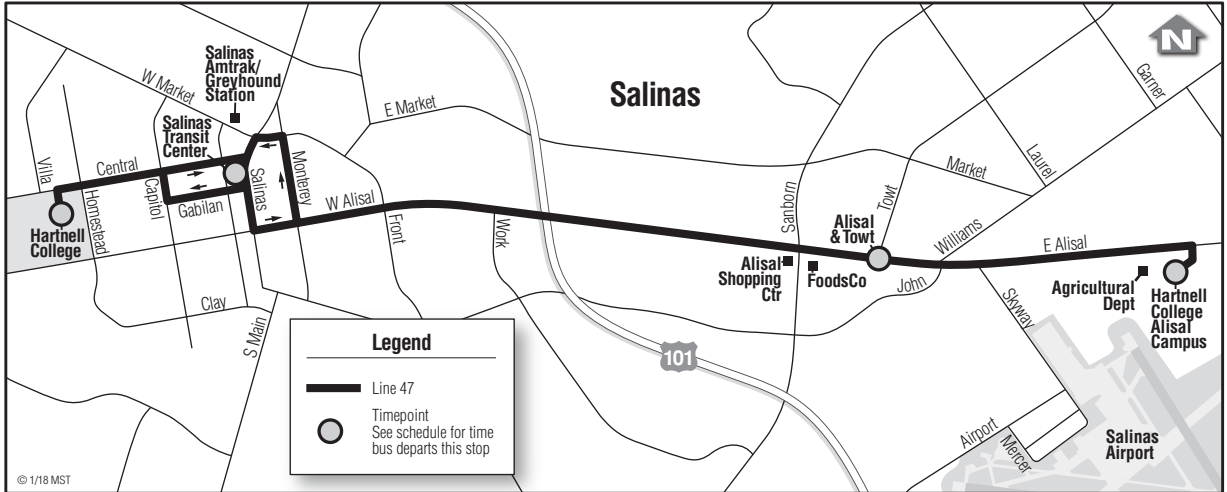

47 Hartnell–Alisal Campus

Primary / Discount
Primaria / Descuento
\$2.50 / \$1.25

47 Alisal Campus

Weekdays*/Días de la semana*

Notes	Hartnell College Circle	Salinas Transit Center	Alisal & Towt	Hartnell College Alisal Campus
	○	○	○	○
	7:00	7:05	7:17	7:23
	8:00	8:05	8:17	8:23
	9:00	9:05	9:17	9:23
	10:00	10:05	10:17	10:23
	11:00	11:05	11:17	11:23
	12:00	12:05	12:17	12:23
	1:00	1:05	1:17	1:23
	2:00	2:05	2:17	2:23
	3:00	3:05	3:17	3:23
	4:00	4:05	4:17	4:23
	5:00	5:05	5:17	5:23
	6:00	6:05	6:17	6:23

47 Hartnell

Weekdays*/Días de la semana*

Notes	Hartnell College Alisal Campus	Alisal & Towt	Salinas Transit Center	Hartnell College Circle
	○	○	○	○
	7:30	7:35	7:49	7:54
	8:30	8:35	8:49	8:54
	9:30	9:35	9:49	9:54
	10:30	10:35	10:49	10:54
	11:30	11:35	11:49	11:54
	12:30	12:35	12:49	12:54
	1:30	1:35	1:49	1:54
	2:30	2:35	2:49	2:54
	3:30	3:35	3:49	3:54
	4:30	4:35	4:49	4:54
	5:30	5:35	5:49	5:54
	6:30	6:35	6:49	6:54

Students boarding at Alisal (East) Campus in Salinas and other Hartnell College campus locations ride **free** with a valid Hartnell College photo student ID. Upon boarding, a special transfer will be issued allowing students to complete a one-way trip on any MST service.