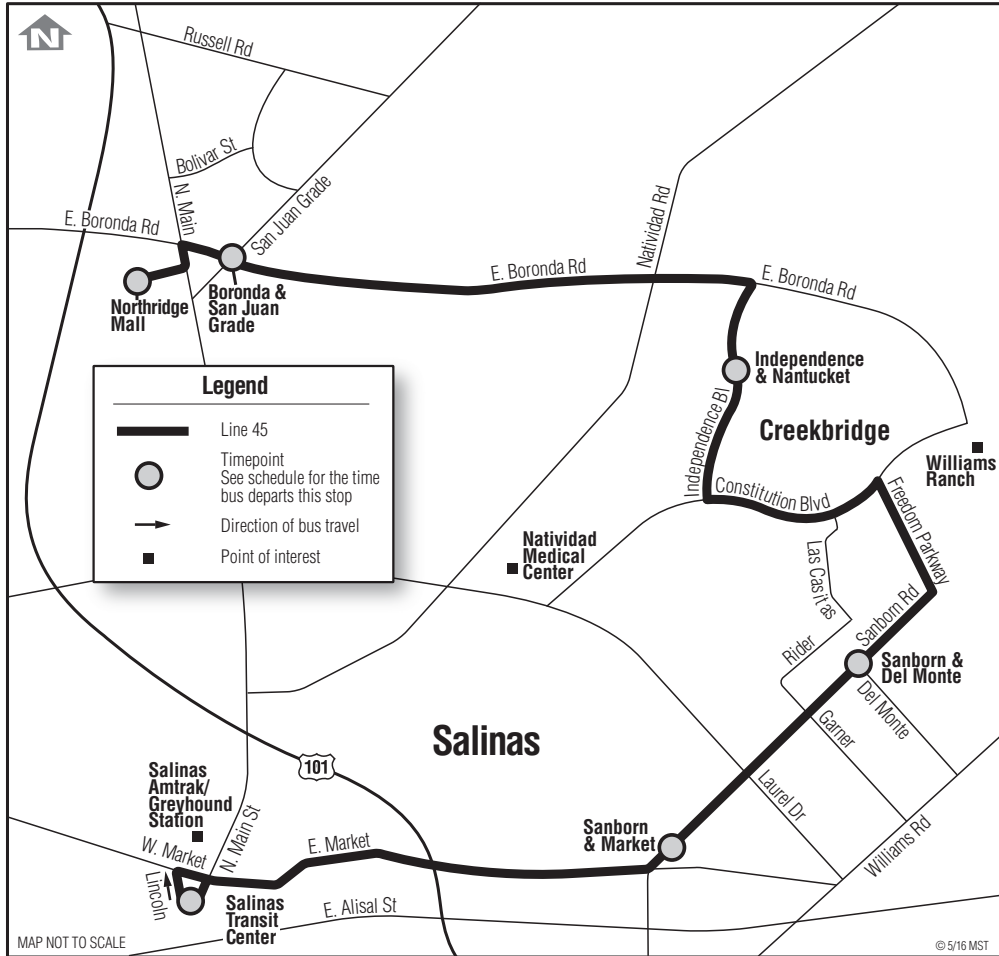

45 Northridge–Salinas

via East Market

Primary / Discount
 Primaria / Descuento
\$2.50 / \$1.25

45 Northridge ^{via} E. Market

Daily*

Notes	Salinas Transit Center	Sanborn & Market	Sanborn & Del Monte	Independence & Nantucket	Boronda & San Juan Grade	Northridge Mall
	○	○	○	○	○	○
A	--	--	--	--	--	--
B	7:05	7:14	7:19	7:28	7:38	7:42
	8:20	8:29	8:34	8:43	8:53	8:57
	9:35	9:44	9:49	9:58	10:08	10:12
	10:50	10:59	11:04	11:13	11:23	11:27
	12:05	12:14	12:19	12:28	12:38	12:42
	1:20	1:29	1:34	1:43	1:53	1:57
	2:35	2:44	2:49	2:58	3:08	3:12
	3:50	3:59	4:04	4:13	4:23	4:27
	5:05	5:14	5:19	5:28	5:38	5:42
B	6:20	6:29	6:34	6:43	6:53	6:57

45 Salinas via E. Market

Daily*

Notes	Northridge Mall	Boronda & San Juan Grade	Independence & Nantucket	Sanborn & Del Monte	Sanborn & Market	Salinas Transit Center
	○	○	○	○	○	○
A	7:00	7:04	7:12	7:21	7:26	7:35
B	8:15	8:19	8:29	8:38	8:43	8:52
	9:30	9:34	9:44	9:53	9:58	10:07
	10:45	10:49	10:59	11:08	11:13	11:22
	12:00	12:04	12:14	12:23	12:28	12:37
	1:15	1:19	1:29	1:38	1:43	1:52
	2:30	2:34	2:44	2:53	2:58	3:07
	3:45	3:49	3:59	4:08	4:13	4:22
	5:00	5:04	5:14	5:23	5:28	5:37
A	6:15	6:19	6:29	6:38	6:43	6:52

Light Type = AM **Bold Type = PM**

Notes:

A Weekdays only

B Monday through Saturday

* Line 45 does not operate Thanksgiving, Christmas, or New Year's Day.