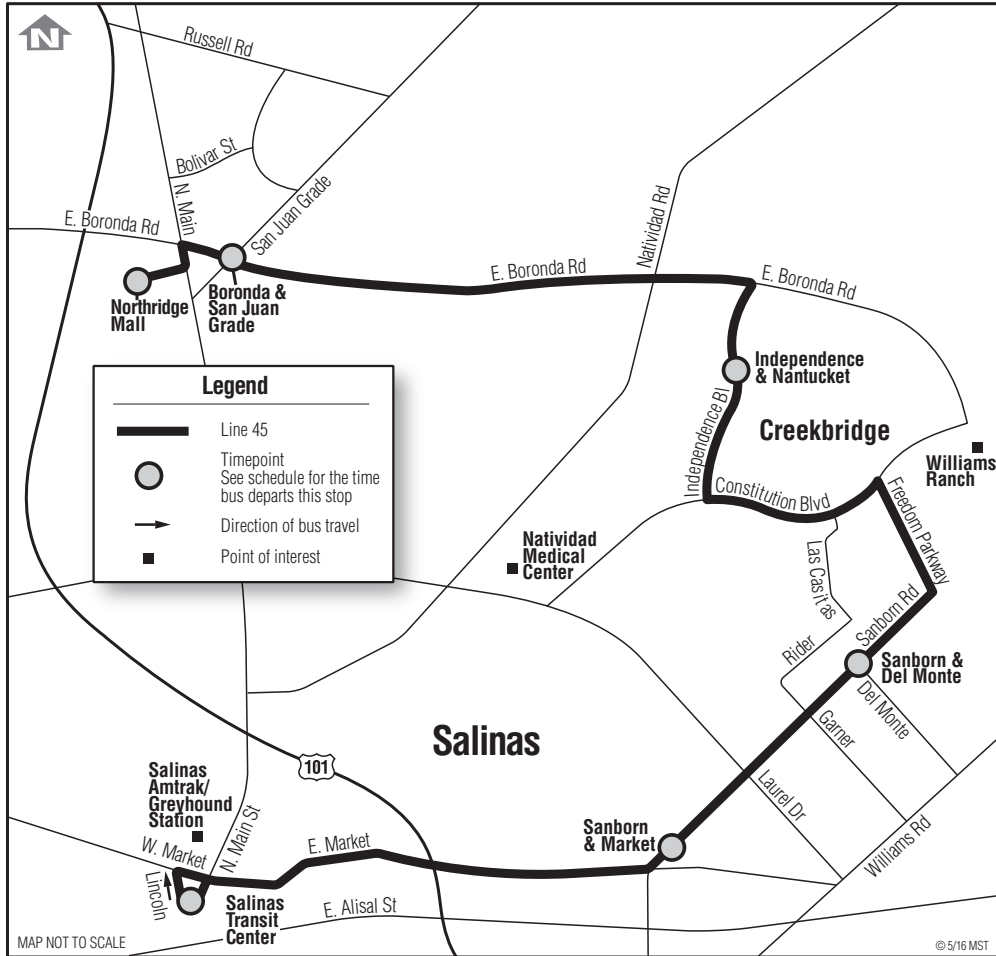

45 Northridge–Salinas

via East Market

Primary / Discount
Primaria / Descuento

\$2.50 / \$1.25

FREE on Saturdays, Sundays and Holidays / GRATIS en sábados, domingos y días festivos

45 Northridge ^{via} E. Market

Daily*

Notes	Salinas Transit Center	Sanborn & Market	Sanborn & Del Monte	Independence & Nantucket	Boronda & San Juan Grade	Northridge Mall
	○	○	○	○	○	○
A	--	--	--	--	--	--
B	7:05	7:14	7:19	7:28	7:38	7:42
	8:20	8:29	8:34	8:43	8:53	8:57
	9:35	9:44	9:49	9:58	10:08	10:12
	10:50	10:59	11:04	11:13	11:23	11:27
	12:05	12:14	12:19	12:28	12:38	12:42
	1:20	1:29	1:34	1:43	1:53	1:57
	2:35	2:44	2:49	2:58	3:08	3:12
	3:50	3:59	4:04	4:13	4:23	4:27
	5:05	5:14	5:19	5:28	5:38	5:42
B	6:20	6:29	6:34	6:43	6:53	6:57

45 Salinas via E. Market

Daily*

Notes	Northridge Mall	Boronda & San Juan Grade	Independence & Nantucket	Sanborn & Del Monte	Sanborn & Market	Salinas Transit Center
	○	○	○	○	○	○
A	7:00	7:04	7:12	7:21	7:26	7:35
B	8:15	8:19	8:29	8:38	8:43	8:52
	9:30	9:34	9:44	9:53	9:58	10:07
	10:45	10:49	10:59	11:08	11:13	11:22
	12:00	12:04	12:14	12:23	12:28	12:37
	1:15	1:19	1:29	1:38	1:43	1:52
	2:30	2:34	2:44	2:53	2:58	3:07
	3:45	3:49	3:59	4:08	4:13	4:22
	5:00	5:04	5:14	5:23	5:28	5:37
A	6:15	6:19	6:29	6:38	6:43	6:52

Light Type = AM **Bold Type = PM**

Notes:

A Weekdays only

B Monday through Saturday

* Line 45 does not operate Thanksgiving, Christmas, or New Year's Day.