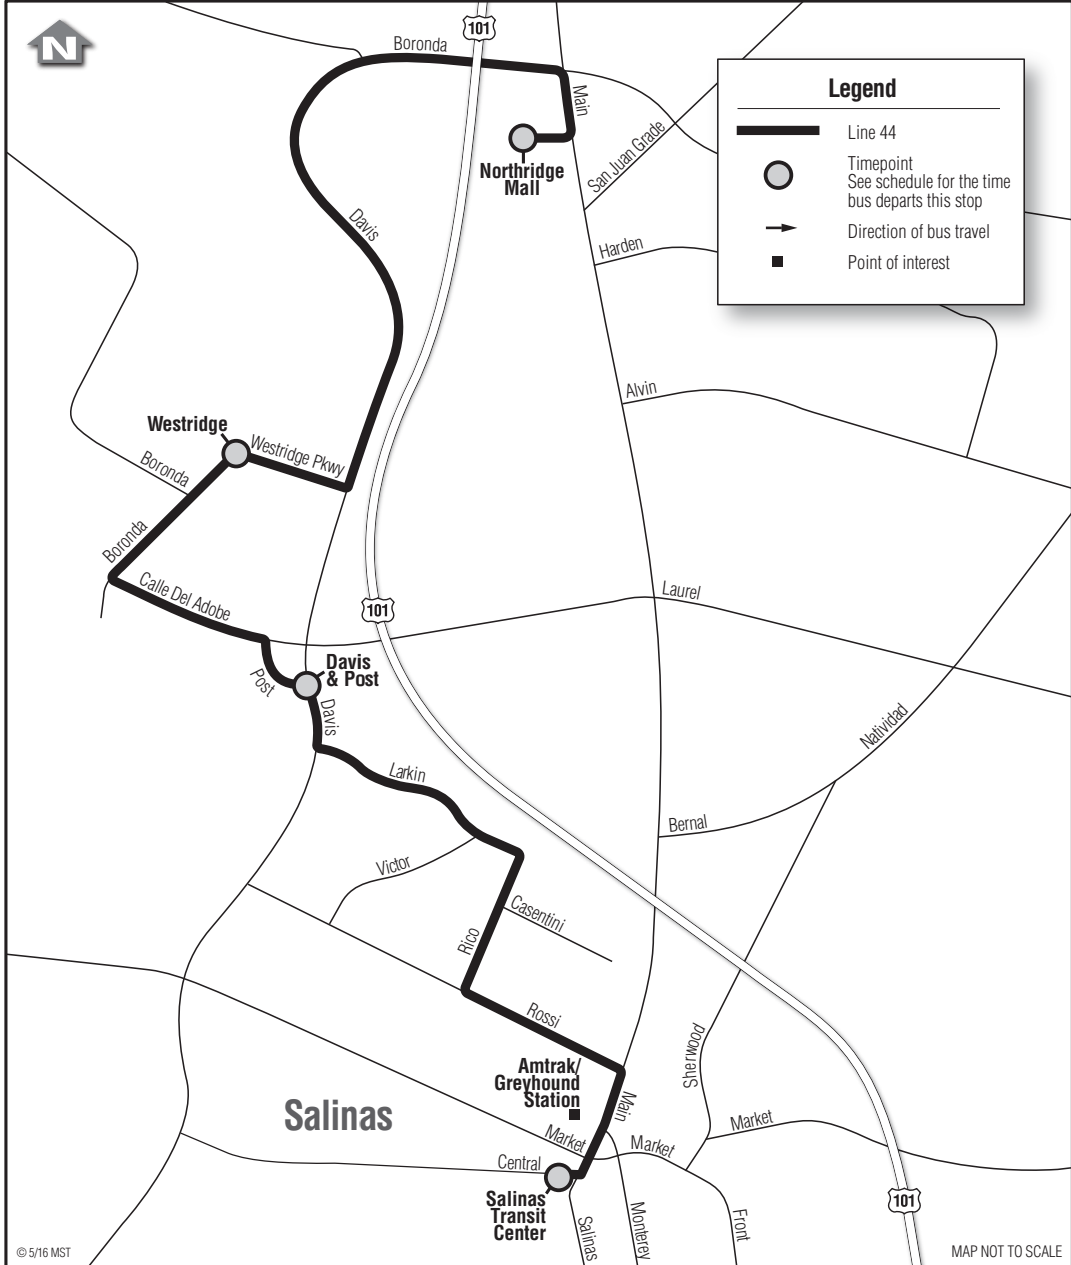

# 44 Northridge—Salinas via Westridge

Primary / Discount  
Primaria / Descuento

**\$2.50 / \$1.25**

FREE on Saturdays, Sundays and Holidays / GRATIS en sábados, domingos y días festivos

44 Northridge <sup>via</sup> Westridge				
Daily*				
Notes	Salinas Transit Center	Post & Davis	Westridge	Northridge Mall
	○	○	○	○
B	--	--	--	--
	7:45	7:56	8:01	8:10
	9:00	9:11	9:16	9:25
	10:15	10:26	10:31	10:40
	11:30	11:41	11:46	11:55
	<b>12:45</b>	<b>12:56</b>	<b>1:01</b>	<b>1:10</b>
	<b>2:00</b>	<b>2:11</b>	<b>2:16</b>	<b>2:25</b>
	<b>3:15</b>	<b>3:26</b>	<b>3:31</b>	<b>3:40</b>
	<b>4:30</b>	<b>4:41</b>	<b>4:46</b>	<b>4:55</b>
	<b>5:45</b>	<b>5:56</b>	<b>6:01</b>	<b>6:10</b>

44 Salinas <sup>via</sup> Westridge				
Daily*				
Notes	Northridge Mall	Westridge	Davis & Post	Salinas Transit Center
	○	○	○	○
A	6:35	6:43	6:48	6:58
B	7:50	7:59	8:04	8:15
	9:05	9:14	9:19	9:30
	10:20	10:29	10:34	10:45
	11:35	11:44	11:49	<b>12:00</b>
	<b>12:50</b>	<b>12:59</b>	<b>1:04</b>	<b>1:15</b>
	<b>2:05</b>	<b>2:14</b>	<b>2:19</b>	<b>2:30</b>
	<b>3:20</b>	<b>3:29</b>	<b>3:34</b>	<b>3:45</b>
	<b>4:35</b>	<b>4:44</b>	<b>4:49</b>	<b>5:00</b>
	<b>5:50</b>	<b>5:59</b>	<b>6:04</b>	<b>6:15</b>

Notes:

A Weekdays only.

B Monday through Saturday

\* Line 44 does not operate on Thanksgiving, Christmas, or New Year's Day.

Light Type = AM  **Bold Type = PM**

**TRANSIT TIP**

Additional service from Victor Street to the Salinas Transit Center is available by boarding trips leaving the Salinas bus yard. Fares will vary depending on the line. You will be required to pay the posted fare. Return service is available by boarding trips leaving the Salinas Transit Center.