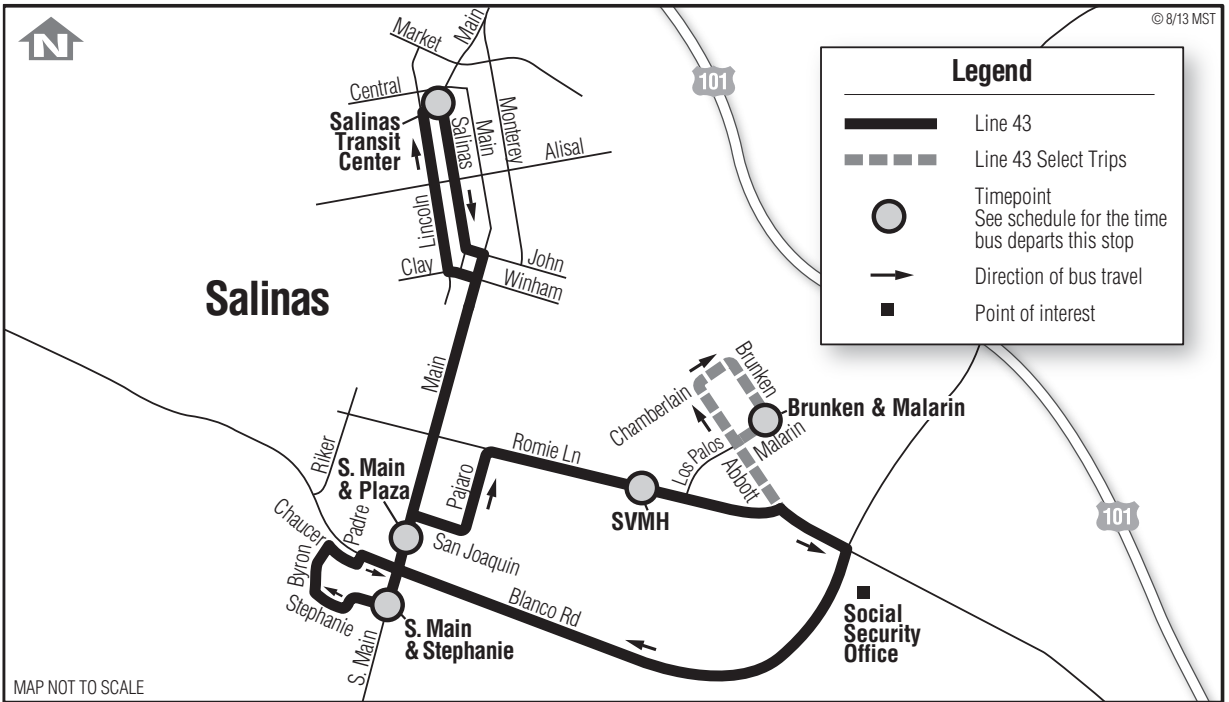

# 43 South Salinas–Salinas

via SVMH **H**

Local / Discount  
Local / Descuento  
**\$1.50 / 75¢**

Notes: Alternating trips serve SVMH.

Notes:

A These trips do not serve SVMH.

\* No holiday service.

Light Type = AM **Bold Type = PM**