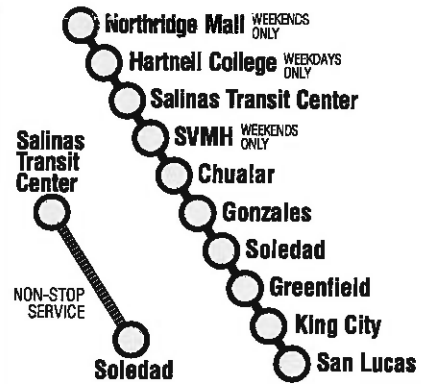

# 23 Salinas – King City

Regional / Discount  
Regional / Descuento  
**\$3.50 / \$1.75**

# 23 King City

### Notes:

- A Serves Palma & Notre Dame High Schools on school days only
- B Operates via Express routing
- C Trip operates as Line 82 Fort Hunter Liggett Express
- D Trip operates as Line 82 Salinas Express
- E Trip continues to Paso Robles as Line 84 Paso Robles Express
- F Trip operates as Line 86 King City Express
- G Line 84 trip - bus continues non-stop as Line 23 between Soledad Mission Shopping Center to Salinas Transit Center

- H Trip operates as Line 84
- I Trip starts at Natividad Medical Center as Line 46
- J Trip continues to Gilroy, San Jose Airport, and Downtown San Jose as Line 86 San Jose Express
- K Trip continues to San Lucas
- L Bus serves 1st & Pearl in King City before continuing to San Lucas
- M Trip operates non-stop between King City, 1st & Pearl and the Salinas Transit Ctr
- \*Line 23 does not operate on Thanksgiving, Christmas or New Year's Day 69