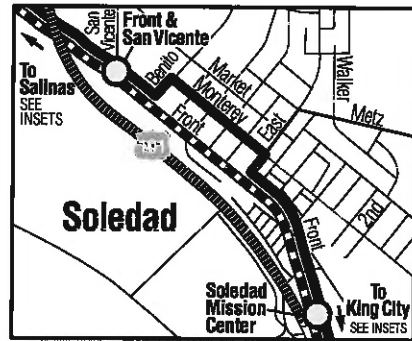

# 23 Salinas – King City

Regional / Discount  
Regional / Descuento  
**\$3.50 / \$1.75**

# 23 King City