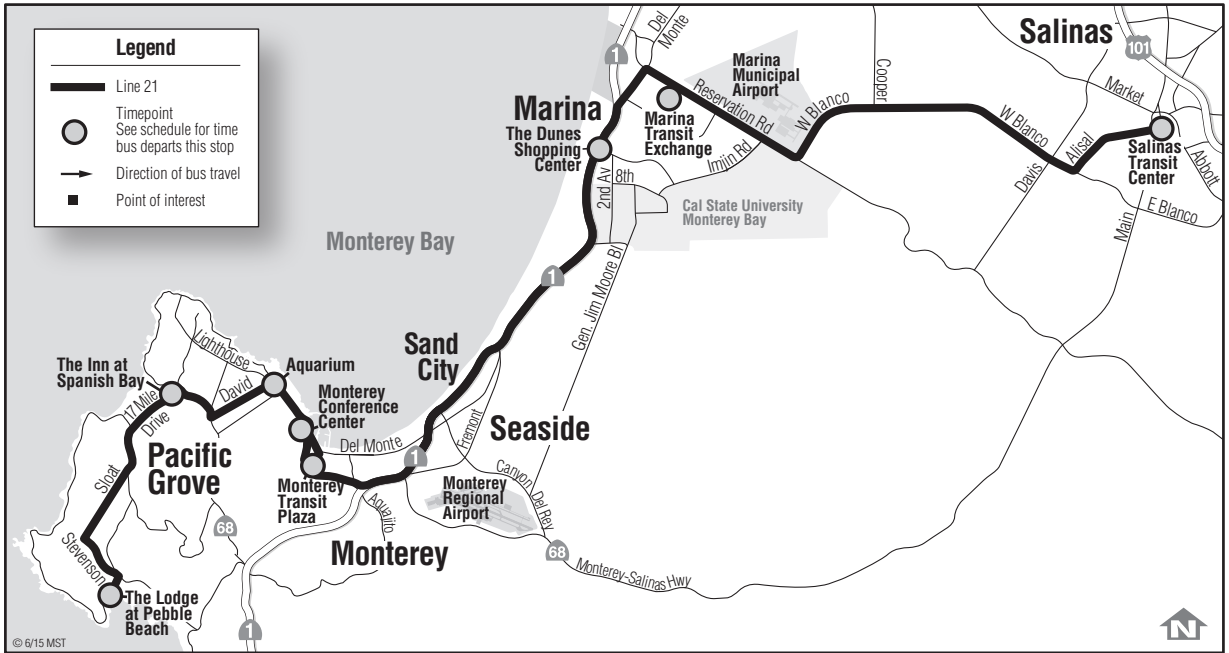

21 Pebble Beach – Salinas Express

Regional / Discount
Regional / Descuento
\$3.50 / \$1.75

21 Pebble Beach Express								
Daily*								
Notes	Salinas Transit Center	Marina Transit Exchange	Dunes Shopping Center	Monterey Transit Plaza	Monterey Conference Ctr	Aquarium	Inn at Spanish Bay	Lodge at Pebble Beach
A	4:45	5:01	--	5:22	5:24	5:30	5:36	5:50
	6:00	6:16	6:23	6:38	6:40	6:46	6:52	7:06
	7:06	7:23	7:31	7:54	7:57	8:03	8:09	8:23

21 Salinas Express								
Daily*								
Notes	Lodge at Pebble Beach	Inn at Spanish Bay	Aquarium	Monterey Conference Ctr	Monterey Transit Plaza	Dunes Shopping Center	Marina Transit Exchange	Salinas Transit Center
	2:35	2:48	2:57	3:05	3:09	3:25	3:33	--
	4:10	4:23	4:32	4:40	4:44	5:00	5:08	5:28
	5:05	5:18	5:27	5:35	5:39	5:55	6:03	6:23

Notes: Light Type = AM **Light Type = PM**
 * Line 21 Pebble Beach Express does not operate on Thanksgiving, Christmas or New Year's Day.
 A Trip operates as Line 20 between Salinas Transit Center and Monterey Transit Plaza.

This route may be delayed by the Holman Highway 68 Roundabout construction.
 Puede que esta ruta tenga retrasos debido a la construcción en Highway 68.