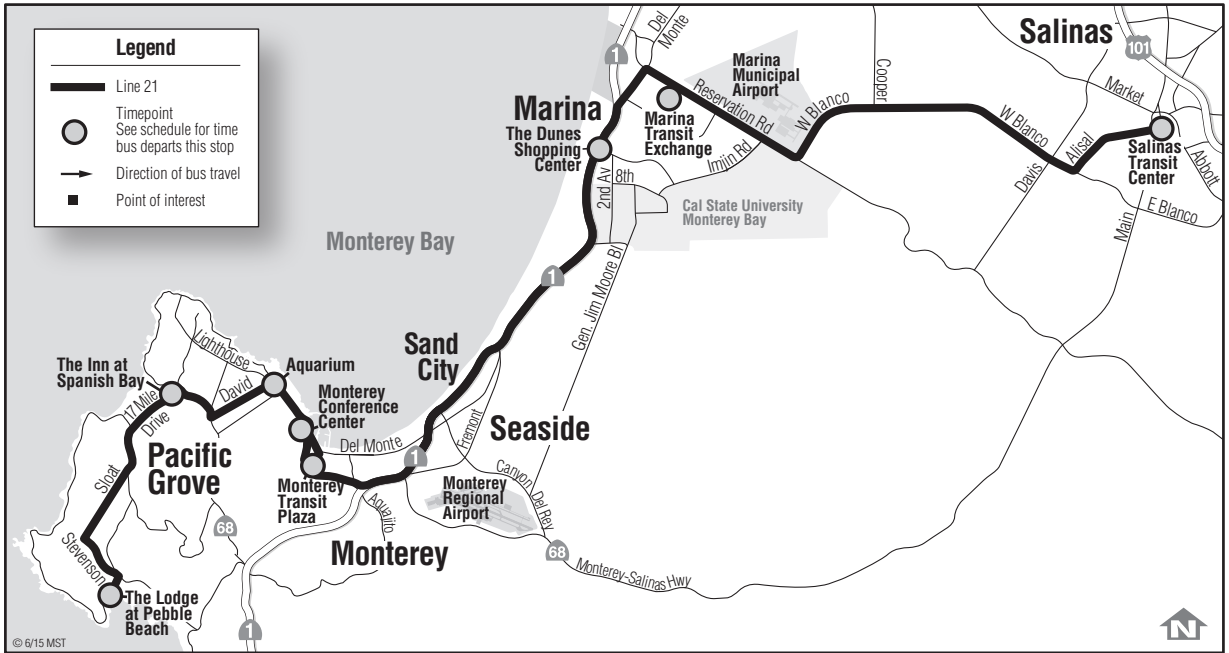

# 21 Pebble Beach – Salinas Express

Regional / Discount  
Regional / Descuento  
**\$3.50 / \$1.75**

21 Pebble Beach Express								
Daily*								
Notes	Salinas Transit Center	Marina Transit Exchange	Dunes Shopping Center	Monterey Transit Plaza	Monterey Conference Ctr	Aquarium	Inn at Spanish Bay	Lodge at Pebble Beach
A	4:45	5:01	--	5:22	5:24	5:30	5:36	5:50
	6:00	6:16	6:23	6:38	6:40	6:46	6:52	7:06
	7:00	7:17	7:25	7:48	7:51	7:57	8:03	8:17

21 Salinas Express								
Daily*								
Notes	Lodge at Pebble Beach	Inn at Spanish Bay	Aquarium	Monterey Conference Ctr	Monterey Transit Plaza	Dunes Shopping Center	Marina Transit Exchange	Salinas Transit Center
	<b>2:35</b>	<b>2:48</b>	<b>2:57</b>	<b>3:05</b>	<b>3:09</b>	<b>3:25</b>	<b>3:33</b>	--
	<b>4:10</b>	<b>4:23</b>	<b>4:32</b>	<b>4:40</b>	<b>4:44</b>	<b>5:00</b>	<b>5:08</b>	<b>5:28</b>
	<b>5:05</b>	<b>5:18</b>	<b>5:27</b>	<b>5:35</b>	<b>5:39</b>	<b>5:55</b>	<b>6:03</b>	<b>6:23</b>

Notes: Light Type = AM **Light Type = PM**  
 \* Line 21 Pebble Beach Express does not operate on Thanksgiving, Christmas or New Year's Day.  
 A Trip operates as Line 20 between Salinas Transit Center and Monterey Transit Plaza.

This route may be delayed by the Holman Highway 68 Roundabout construction.  
 Puede que esta ruta tenga retrasos debido a la construcción en Highway 68.